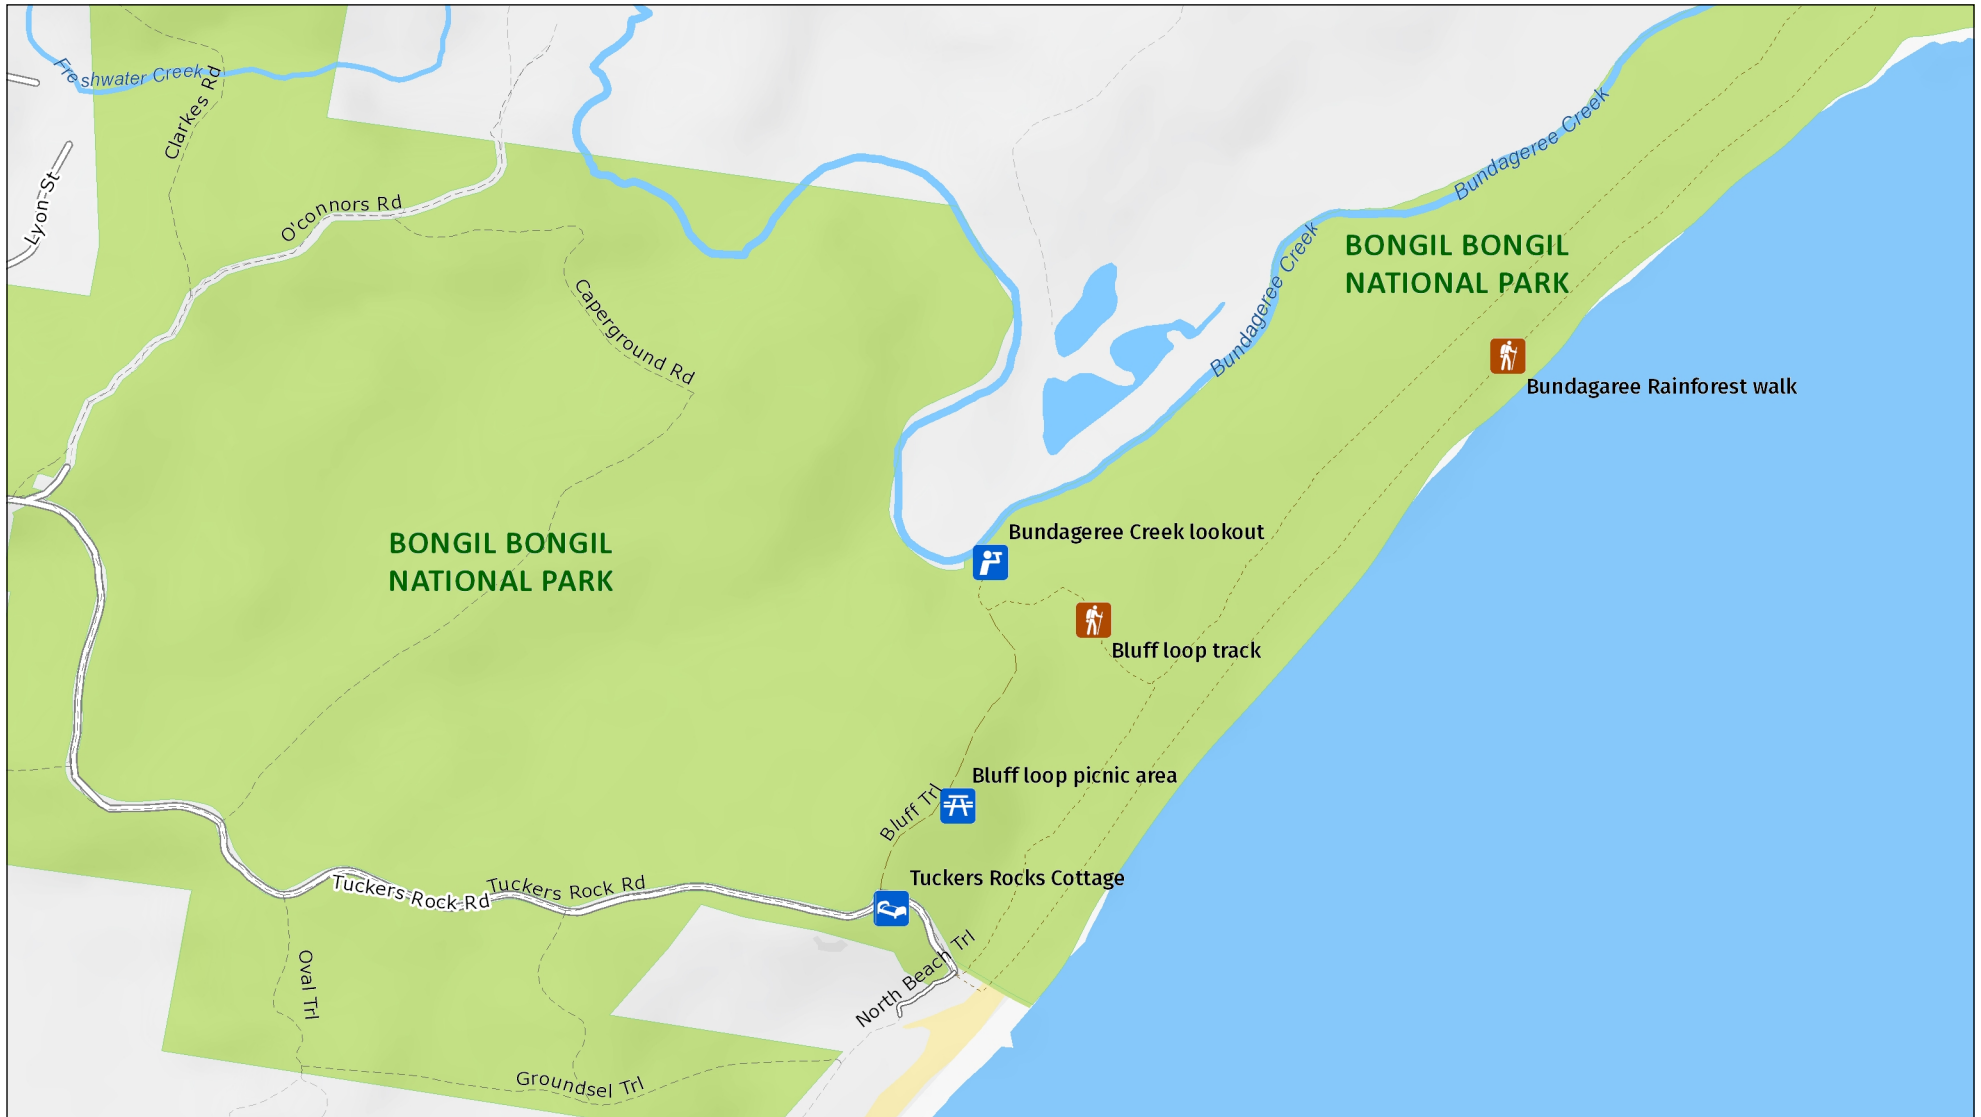

Bundageree Creek lookout

Overview map

MAP INFORMATION
This map does not provide detailed information on topography, alerts or opening times and may not be suitable for some activities.
Map Published: 22-Feb-2022