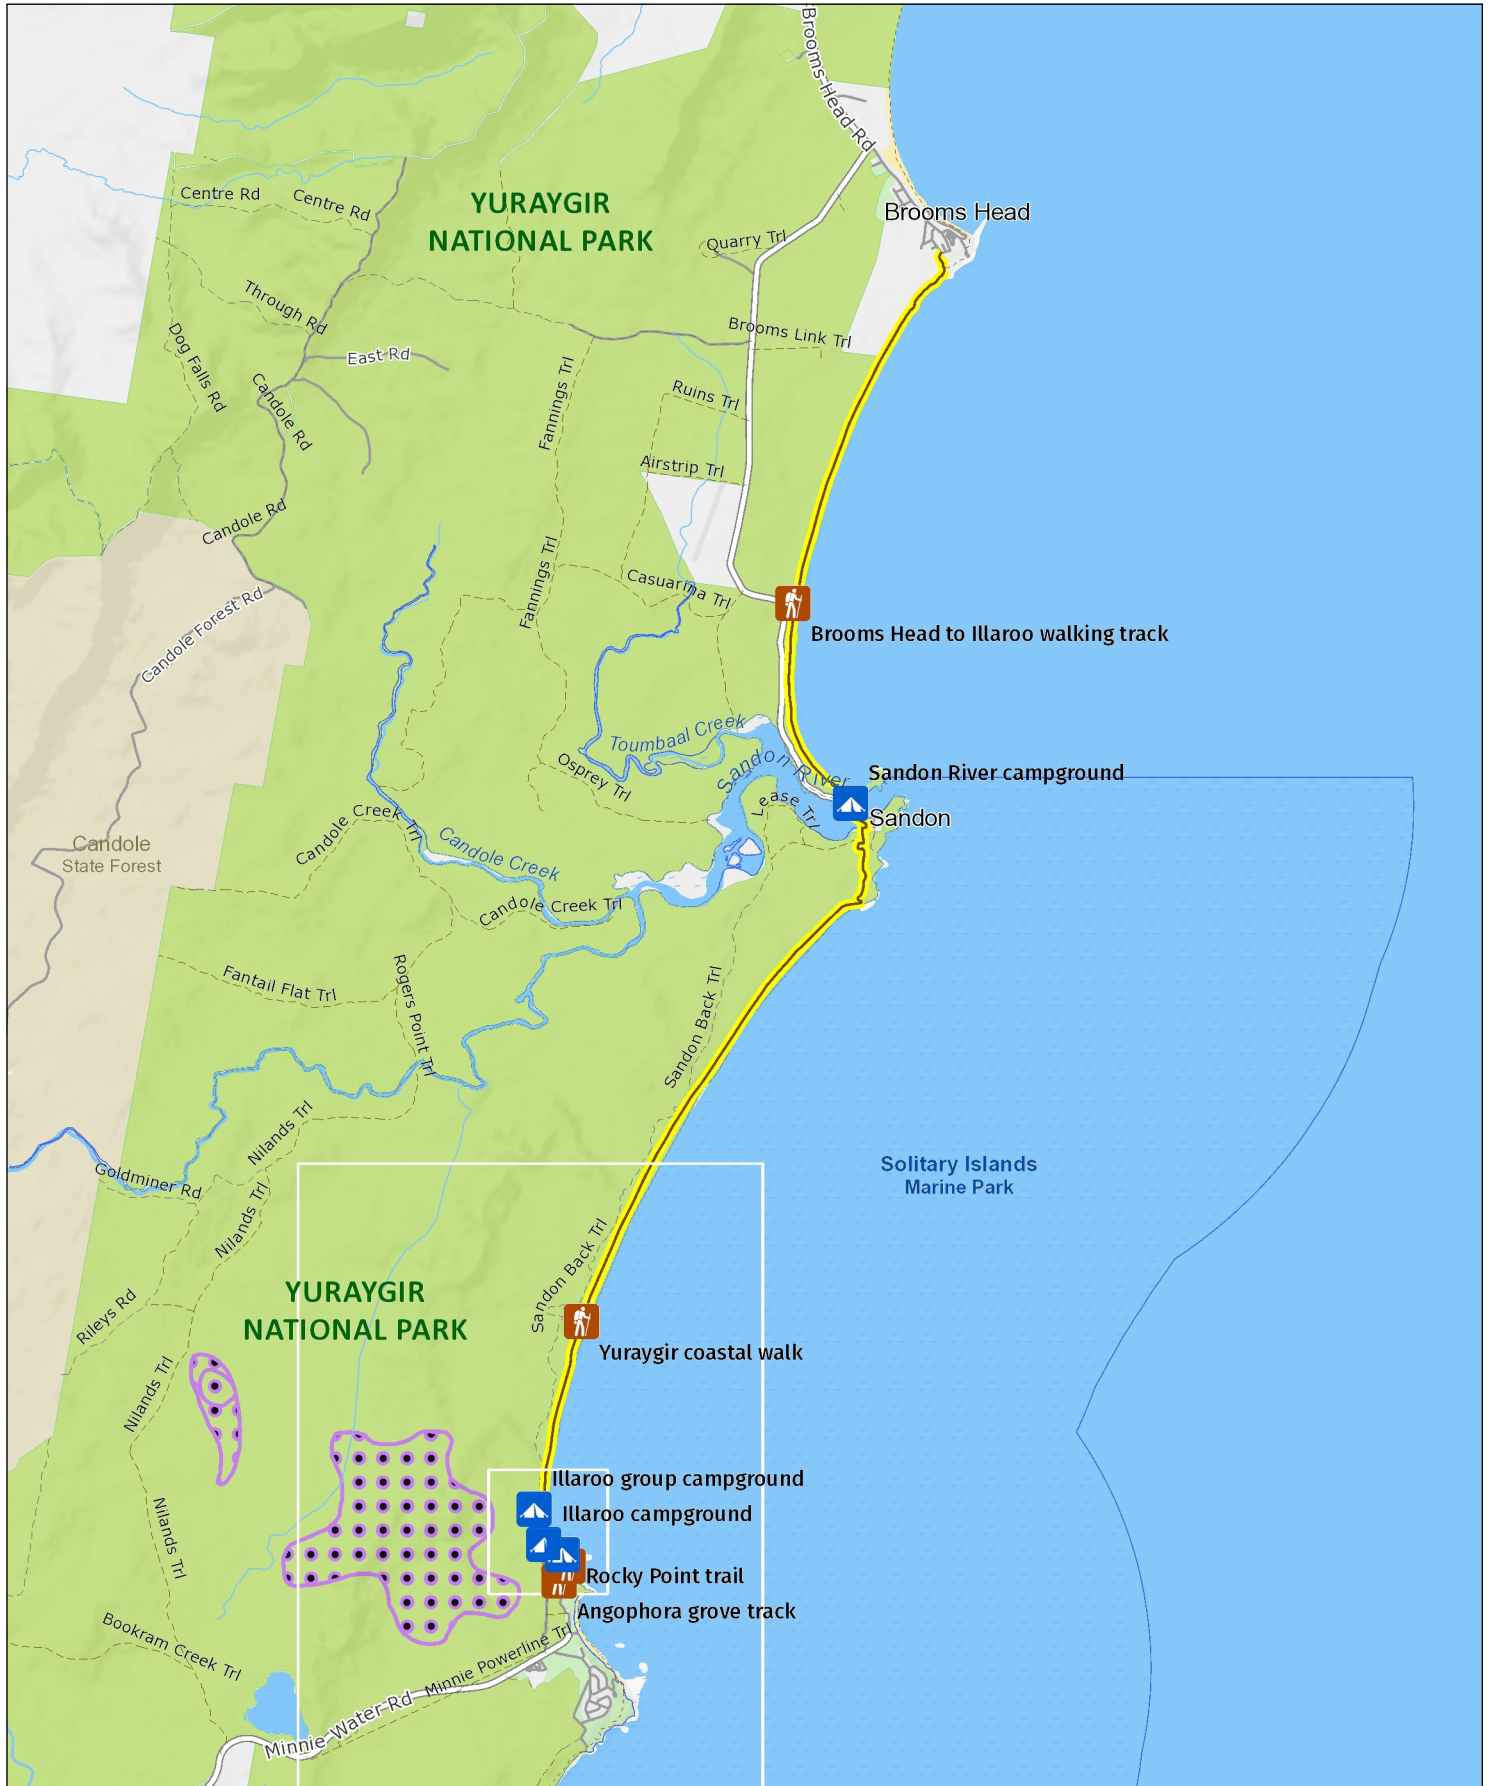

Brooms Head to Illaroo walking track

Overview map

MAP INFORMATION

This map does not provide detailed information on topography, alerts or opening times and may not be suitable for some activities.

Map Published: 16-Aug-2023

Brooms Head to Illaroo walking track

Detail: Rocky Point area

MAP INFORMATION

This map does not provide detailed information on topography, alerts or opening times and may not be suitable for some activities.
Map Published: 16-Aug-2023