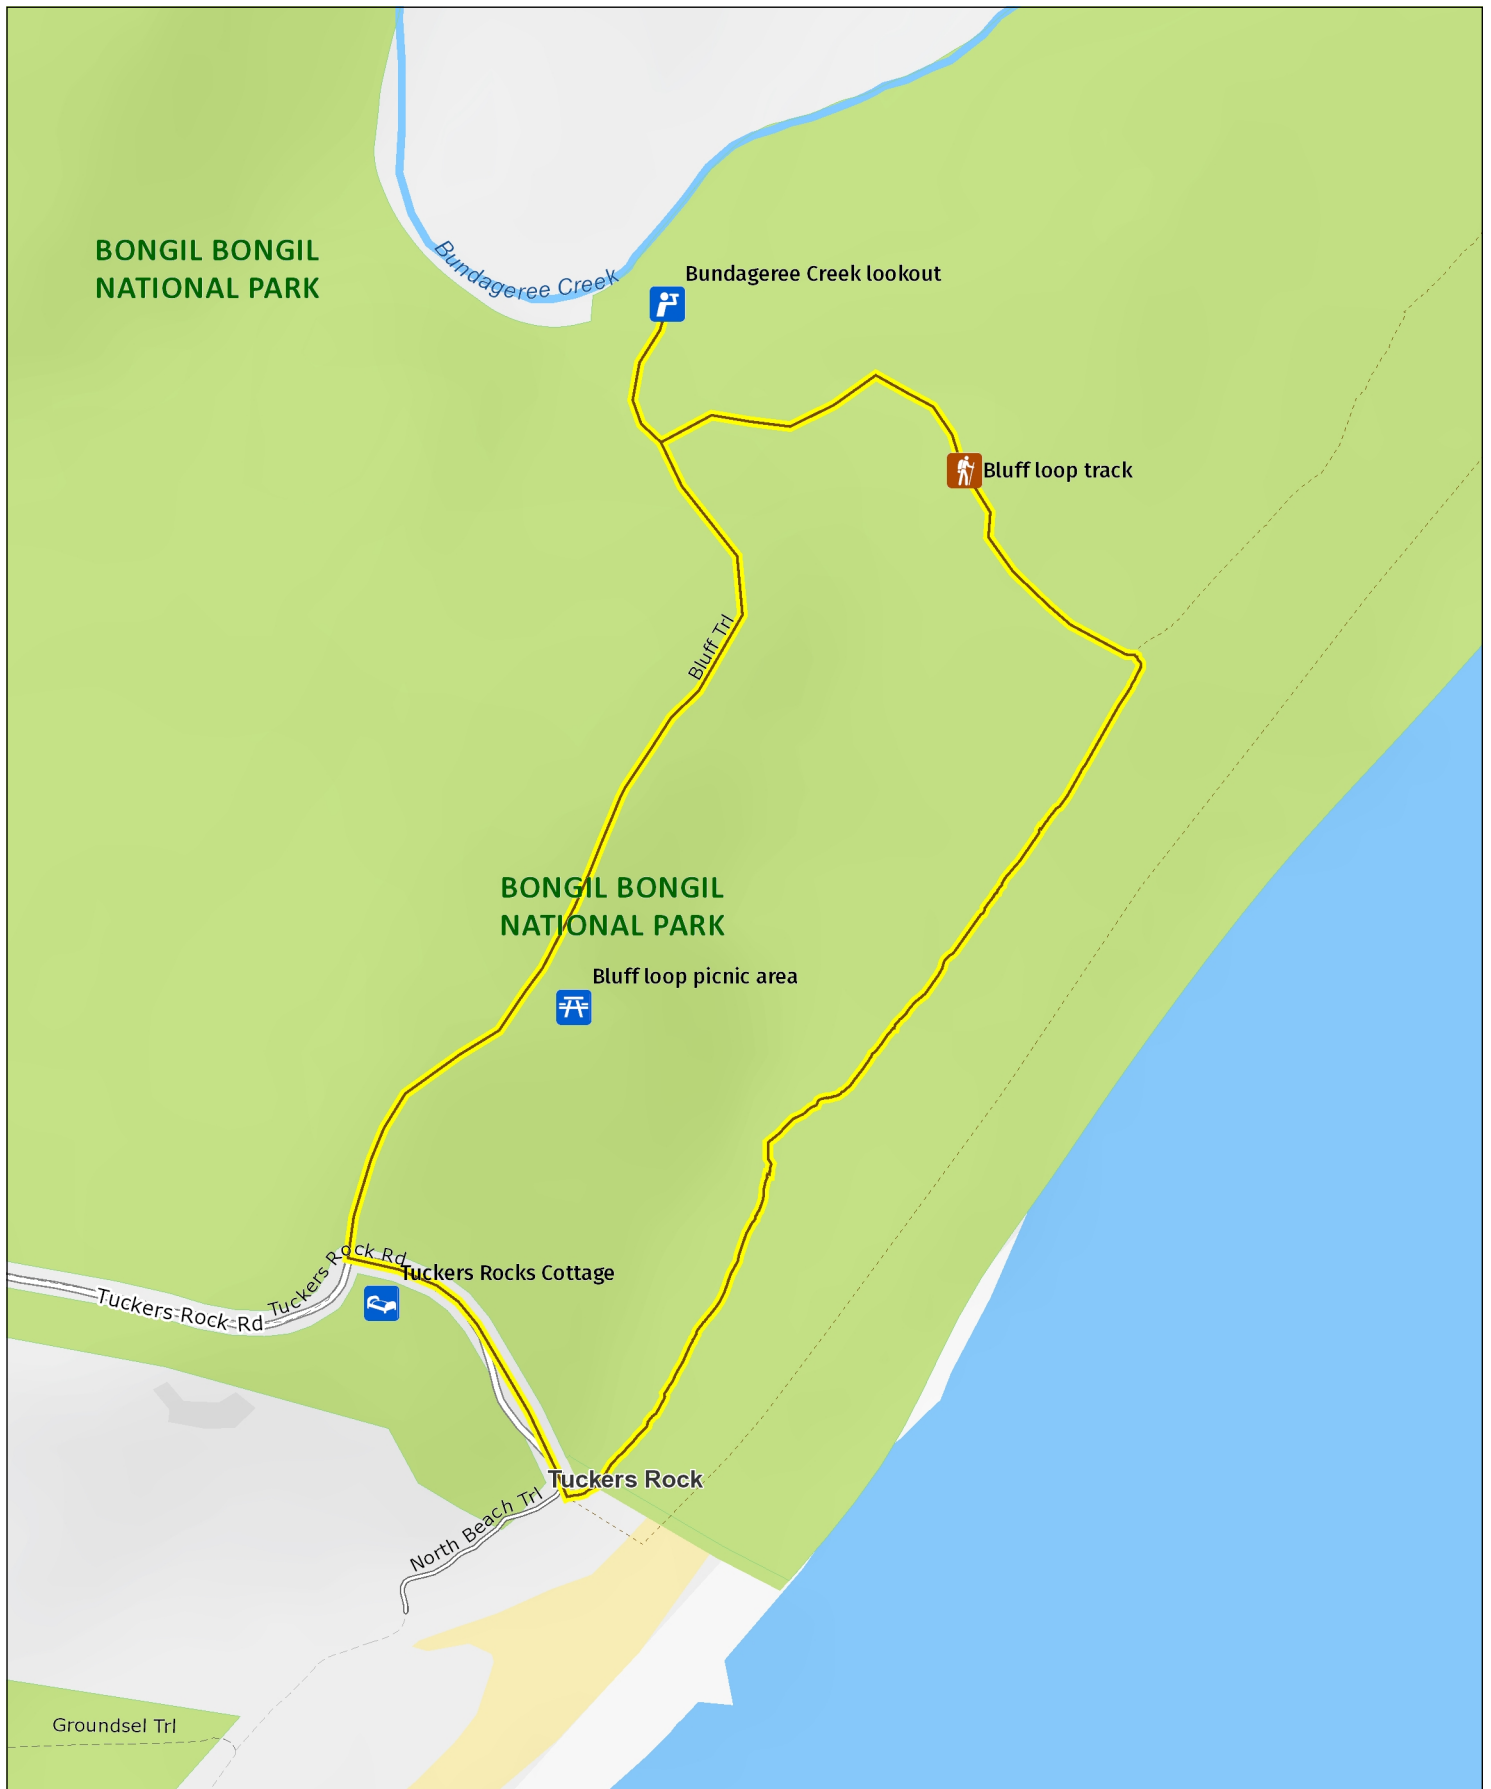

# Bluff loop walking track

Overview map

**MAP INFORMATION**  
This map does not provide detailed information on topography, alerts or opening times and may not be suitable for some activities.  
Map Published: 22-Feb-2022