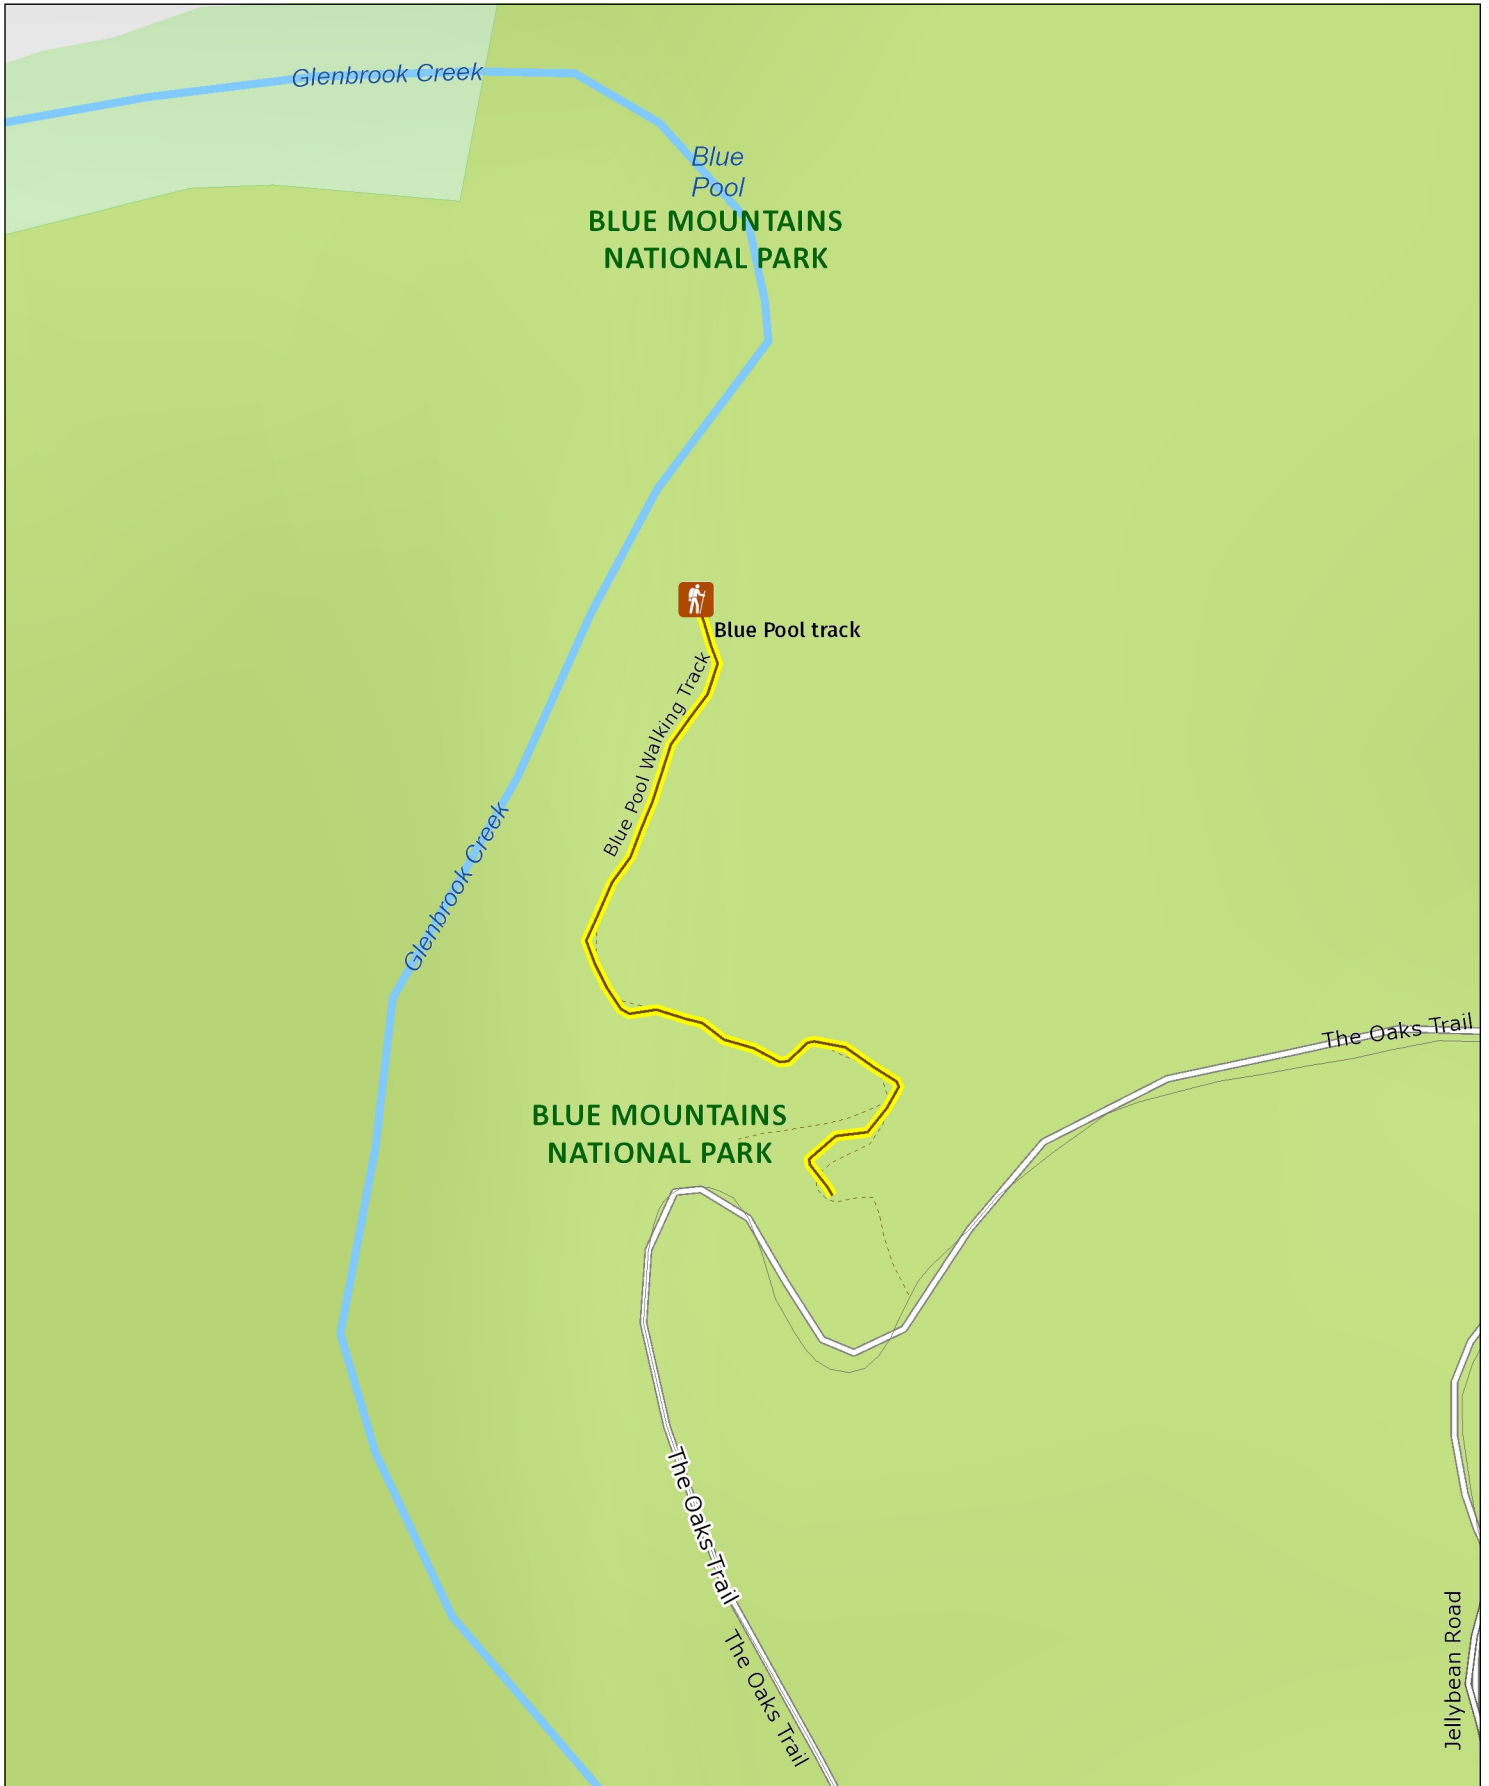

Blue Pool walking track

Overview map

MAP INFORMATION

This map does not provide detailed information on topography, alerts or opening times and may not be suitable for some activities.
Map Published: 02-Feb-2022