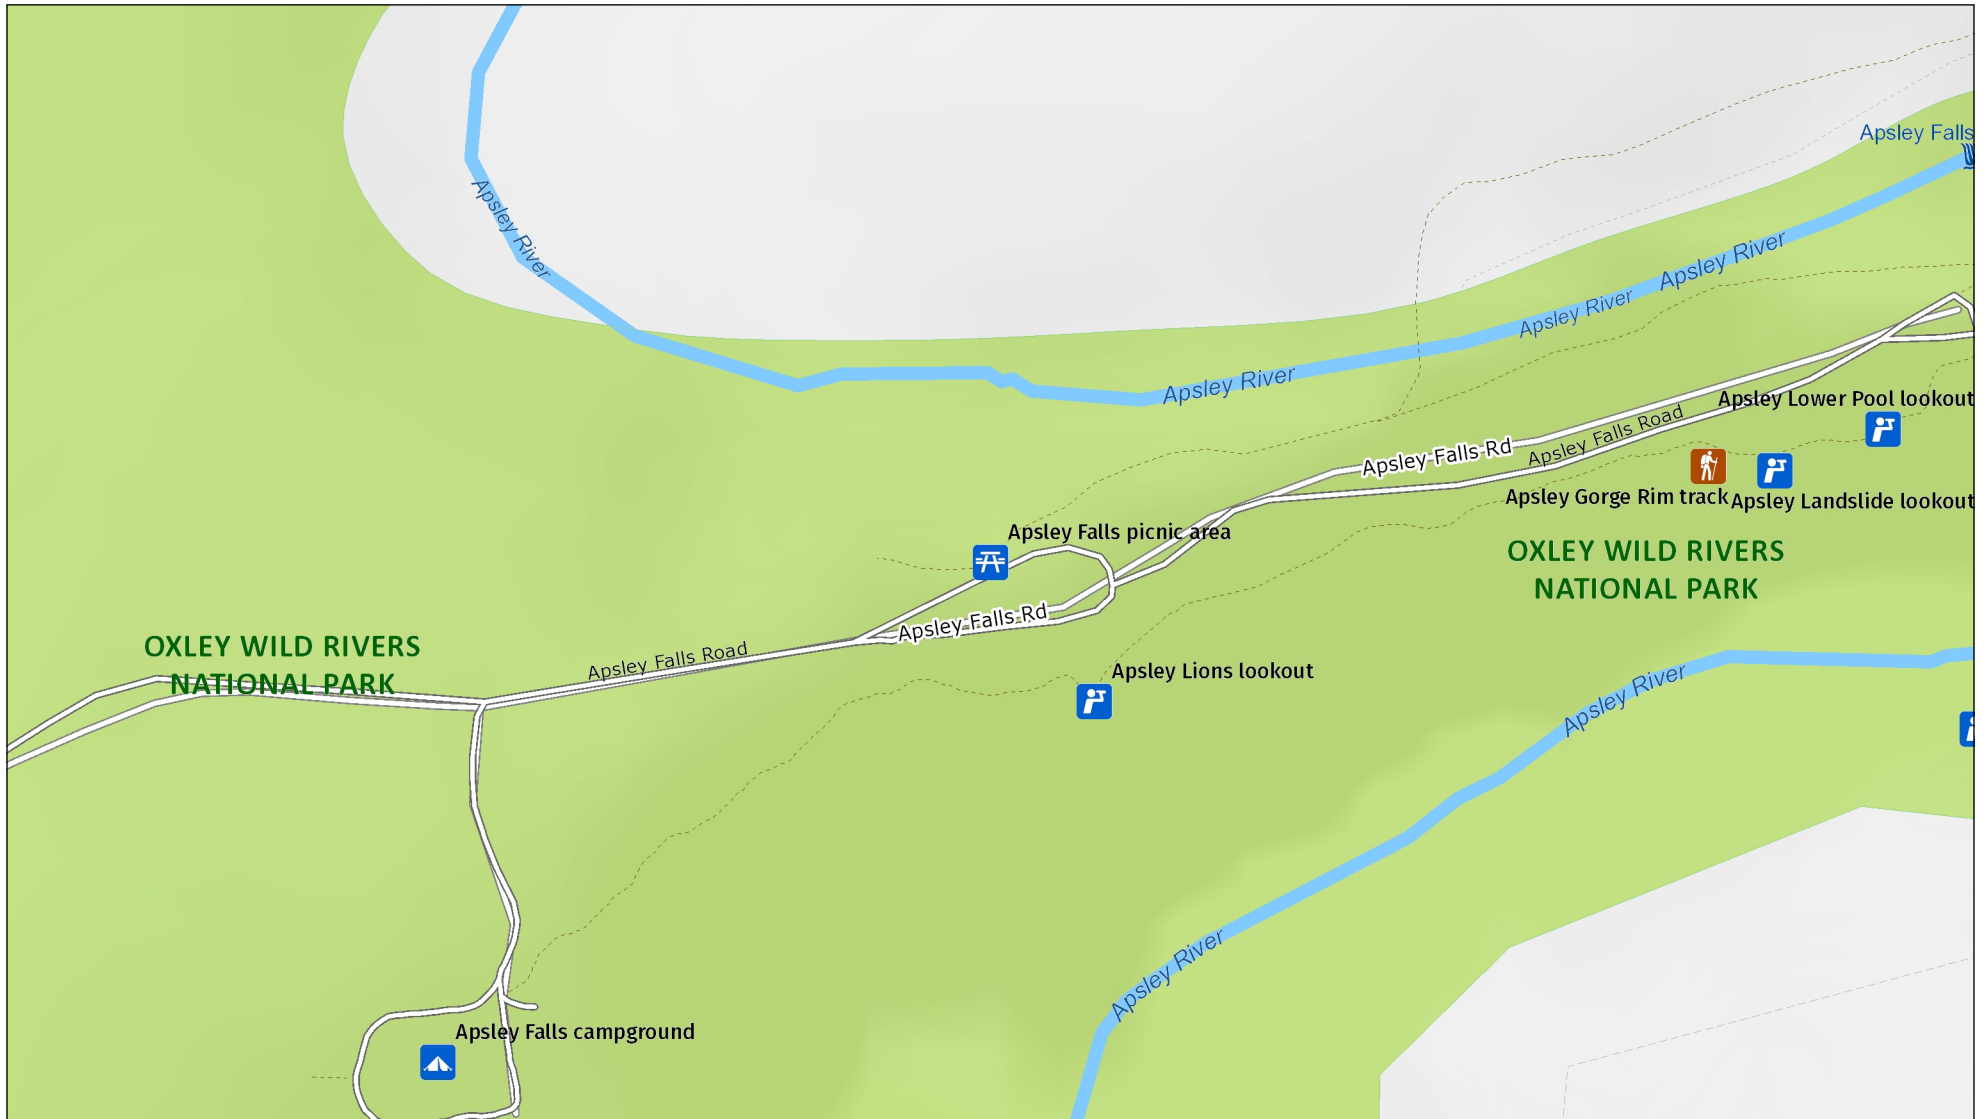

Apsley Falls picnic area

Overview map

MAP INFORMATION
This map does not provide detailed information on topography, alerts or opening times and may not be suitable for some activities.
Map Published: 26-Feb-2024