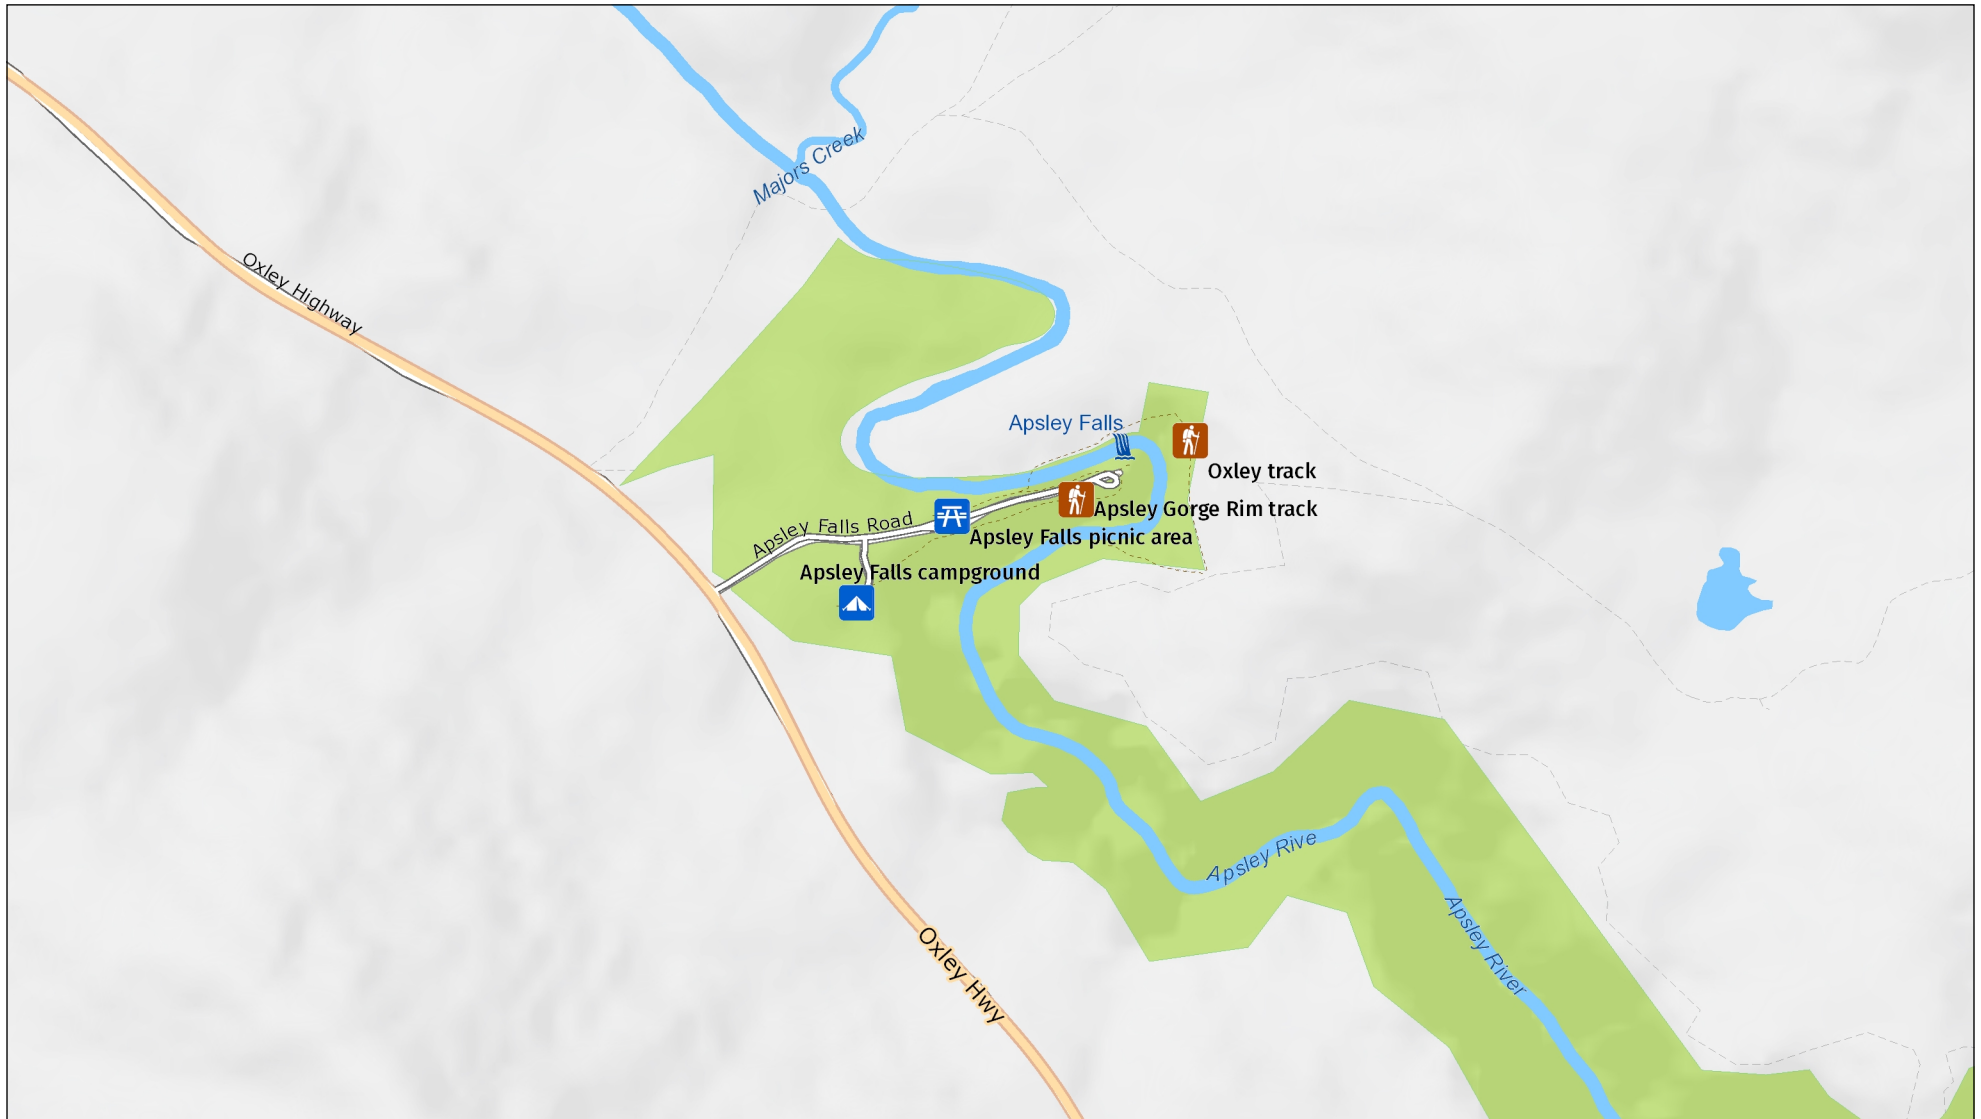

Apsley Falls picnic area

Detail: Apsley Falls area

MAP INFORMATION

This map does not provide detailed information on topography, alerts or opening times and may not be suitable for some activities.
Map Published: 27-Sep-2021