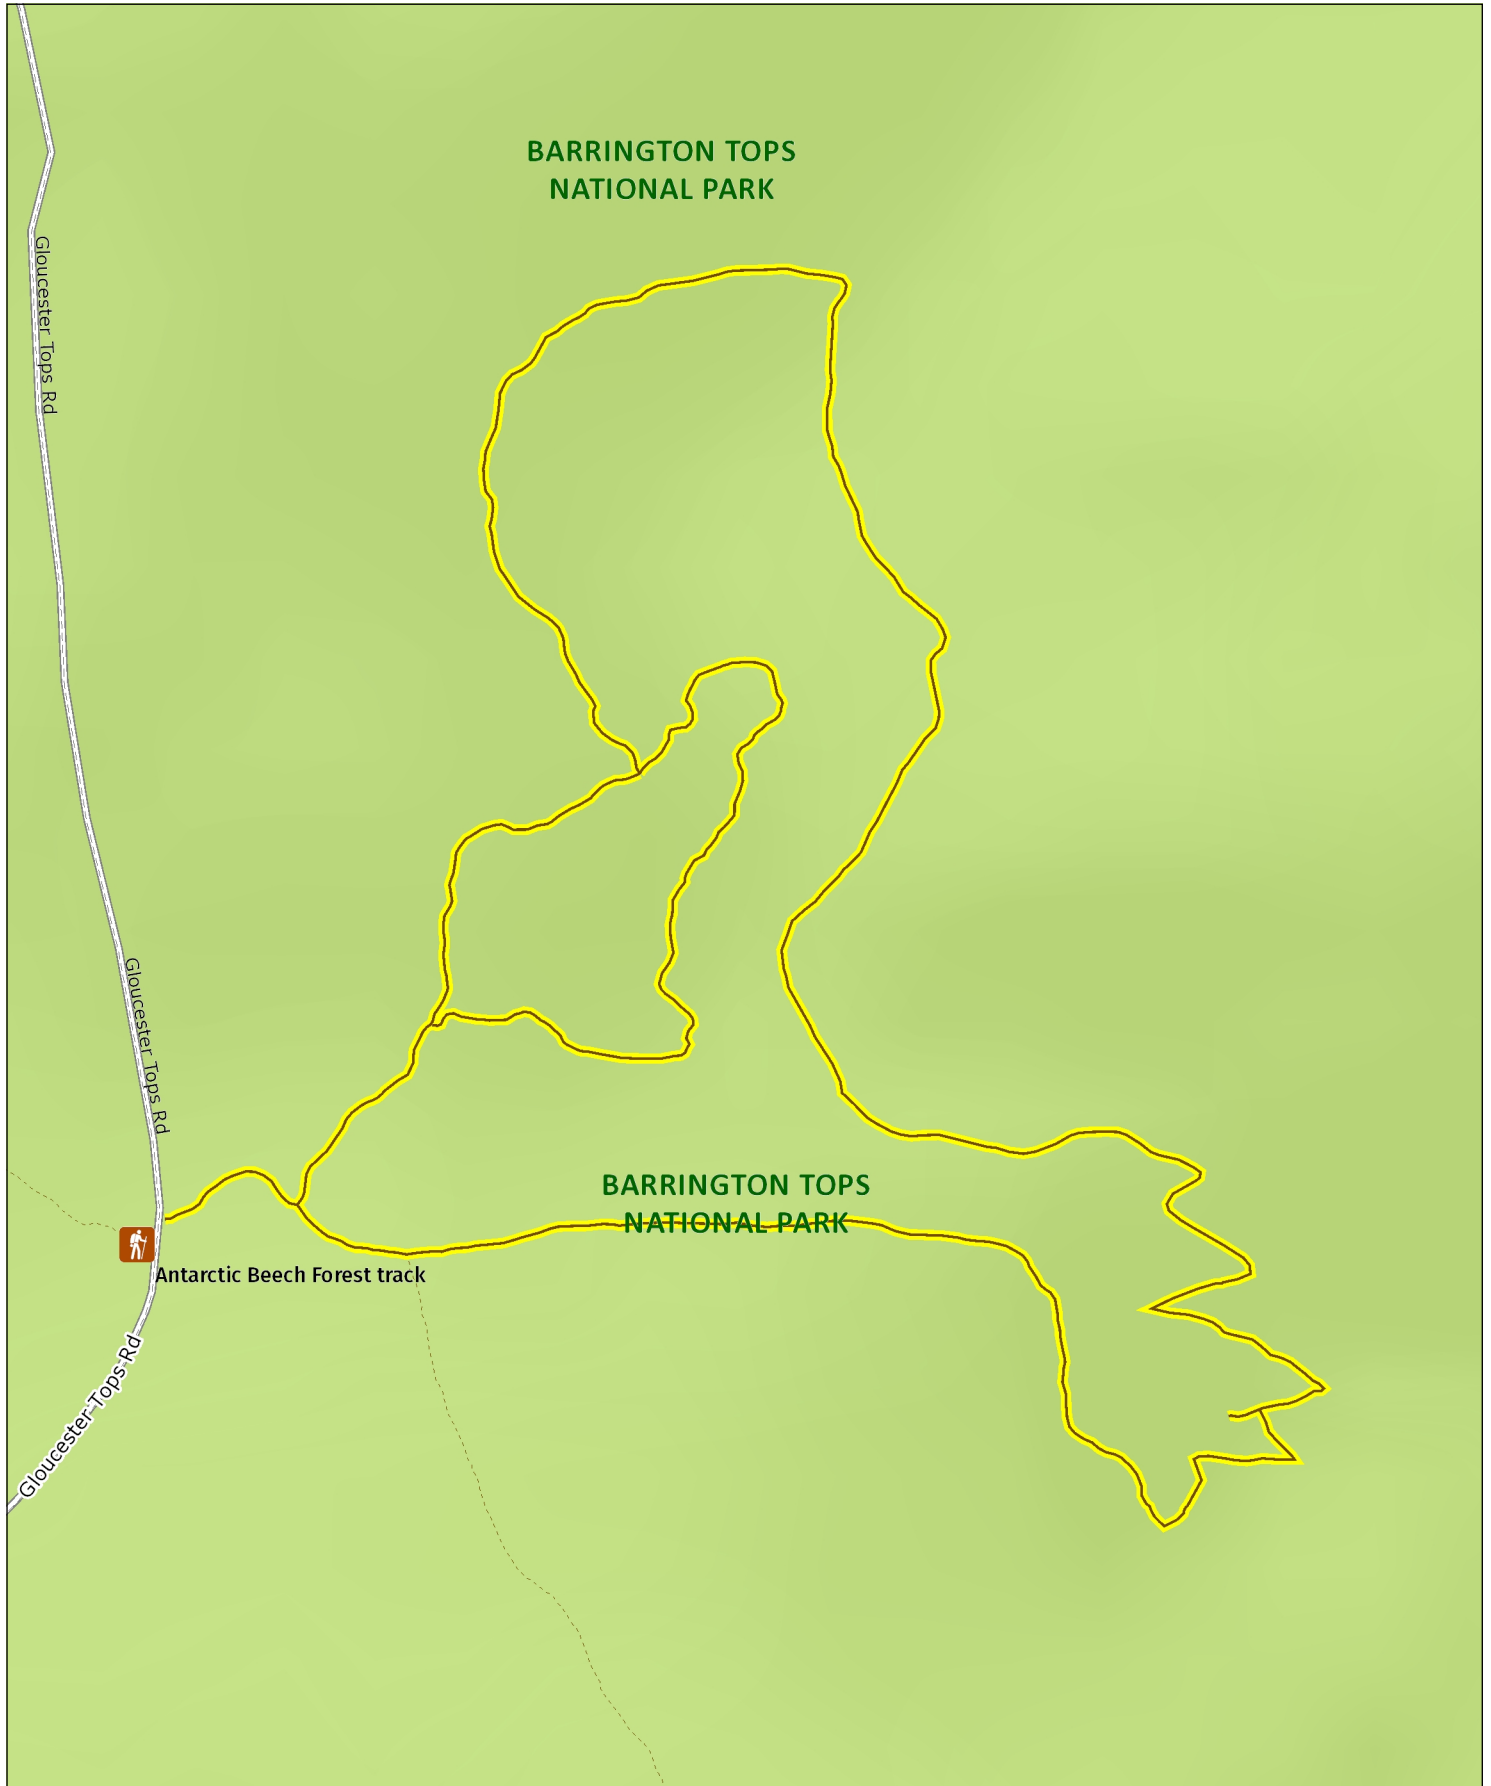

Antarctic Beech Forest walking track

Overview map

MAP INFORMATION

This map does not provide detailed information on topography, alerts or opening times and may not be suitable for some activities.
Map Published: 06-Apr-2022