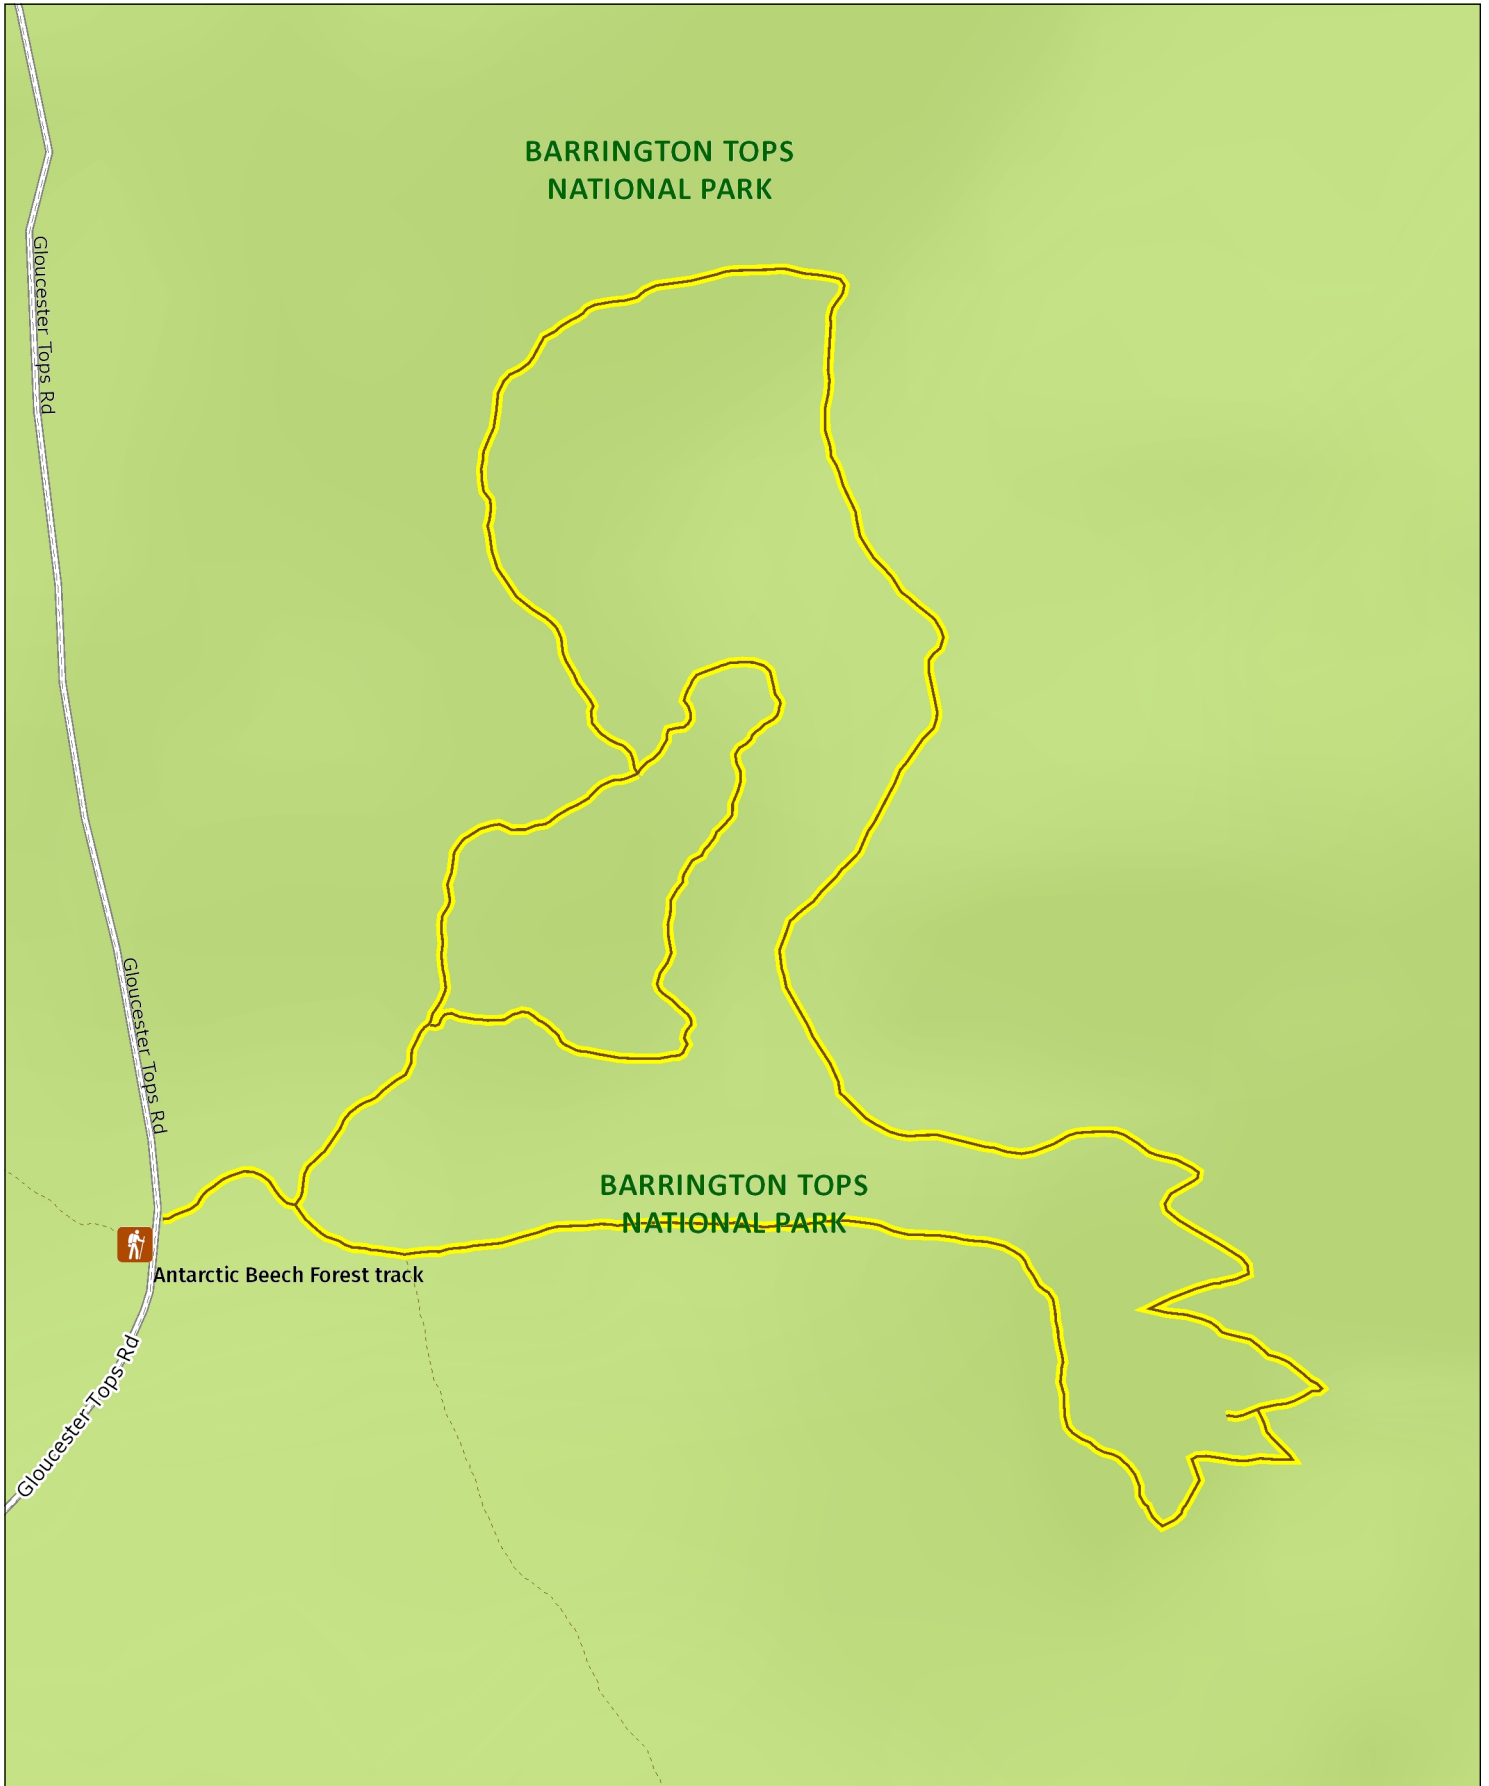

# Antarctic Beech Forest walking track

Overview map

#### MAP INFORMATION

This map does not provide detailed information on topography, alerts or opening times and may not be suitable for some activities.  
Map Published: 06-Sep-2021