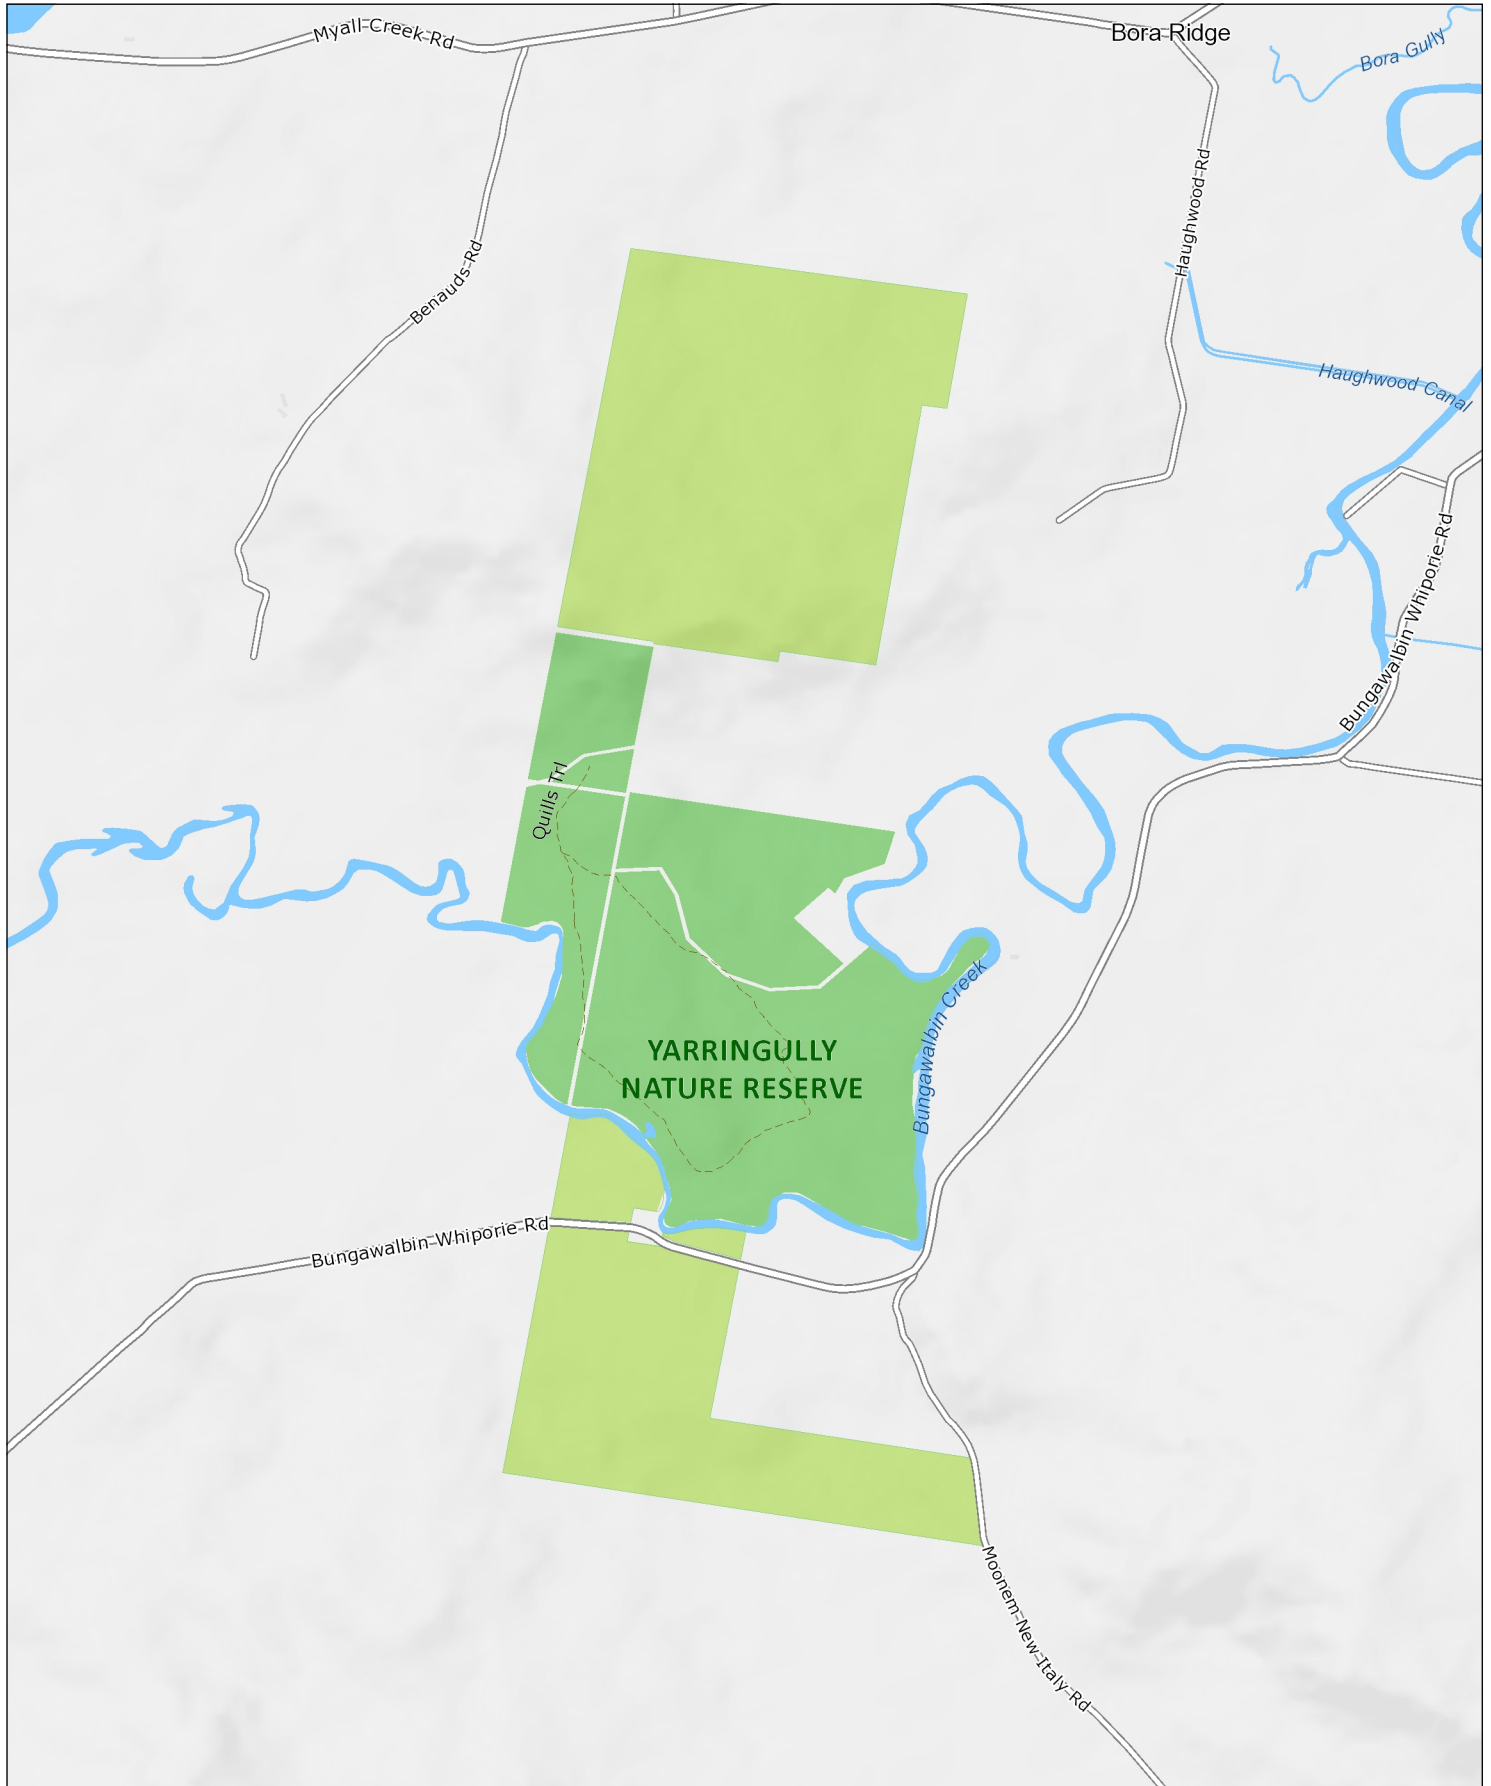

# Yarringully State Conservation Area

## Overview

### MAP INFORMATION

This map does not provide detailed information on topography, alerts or opening times and may not be suitable for some activities.  
Map Published: 12-Oct-2021