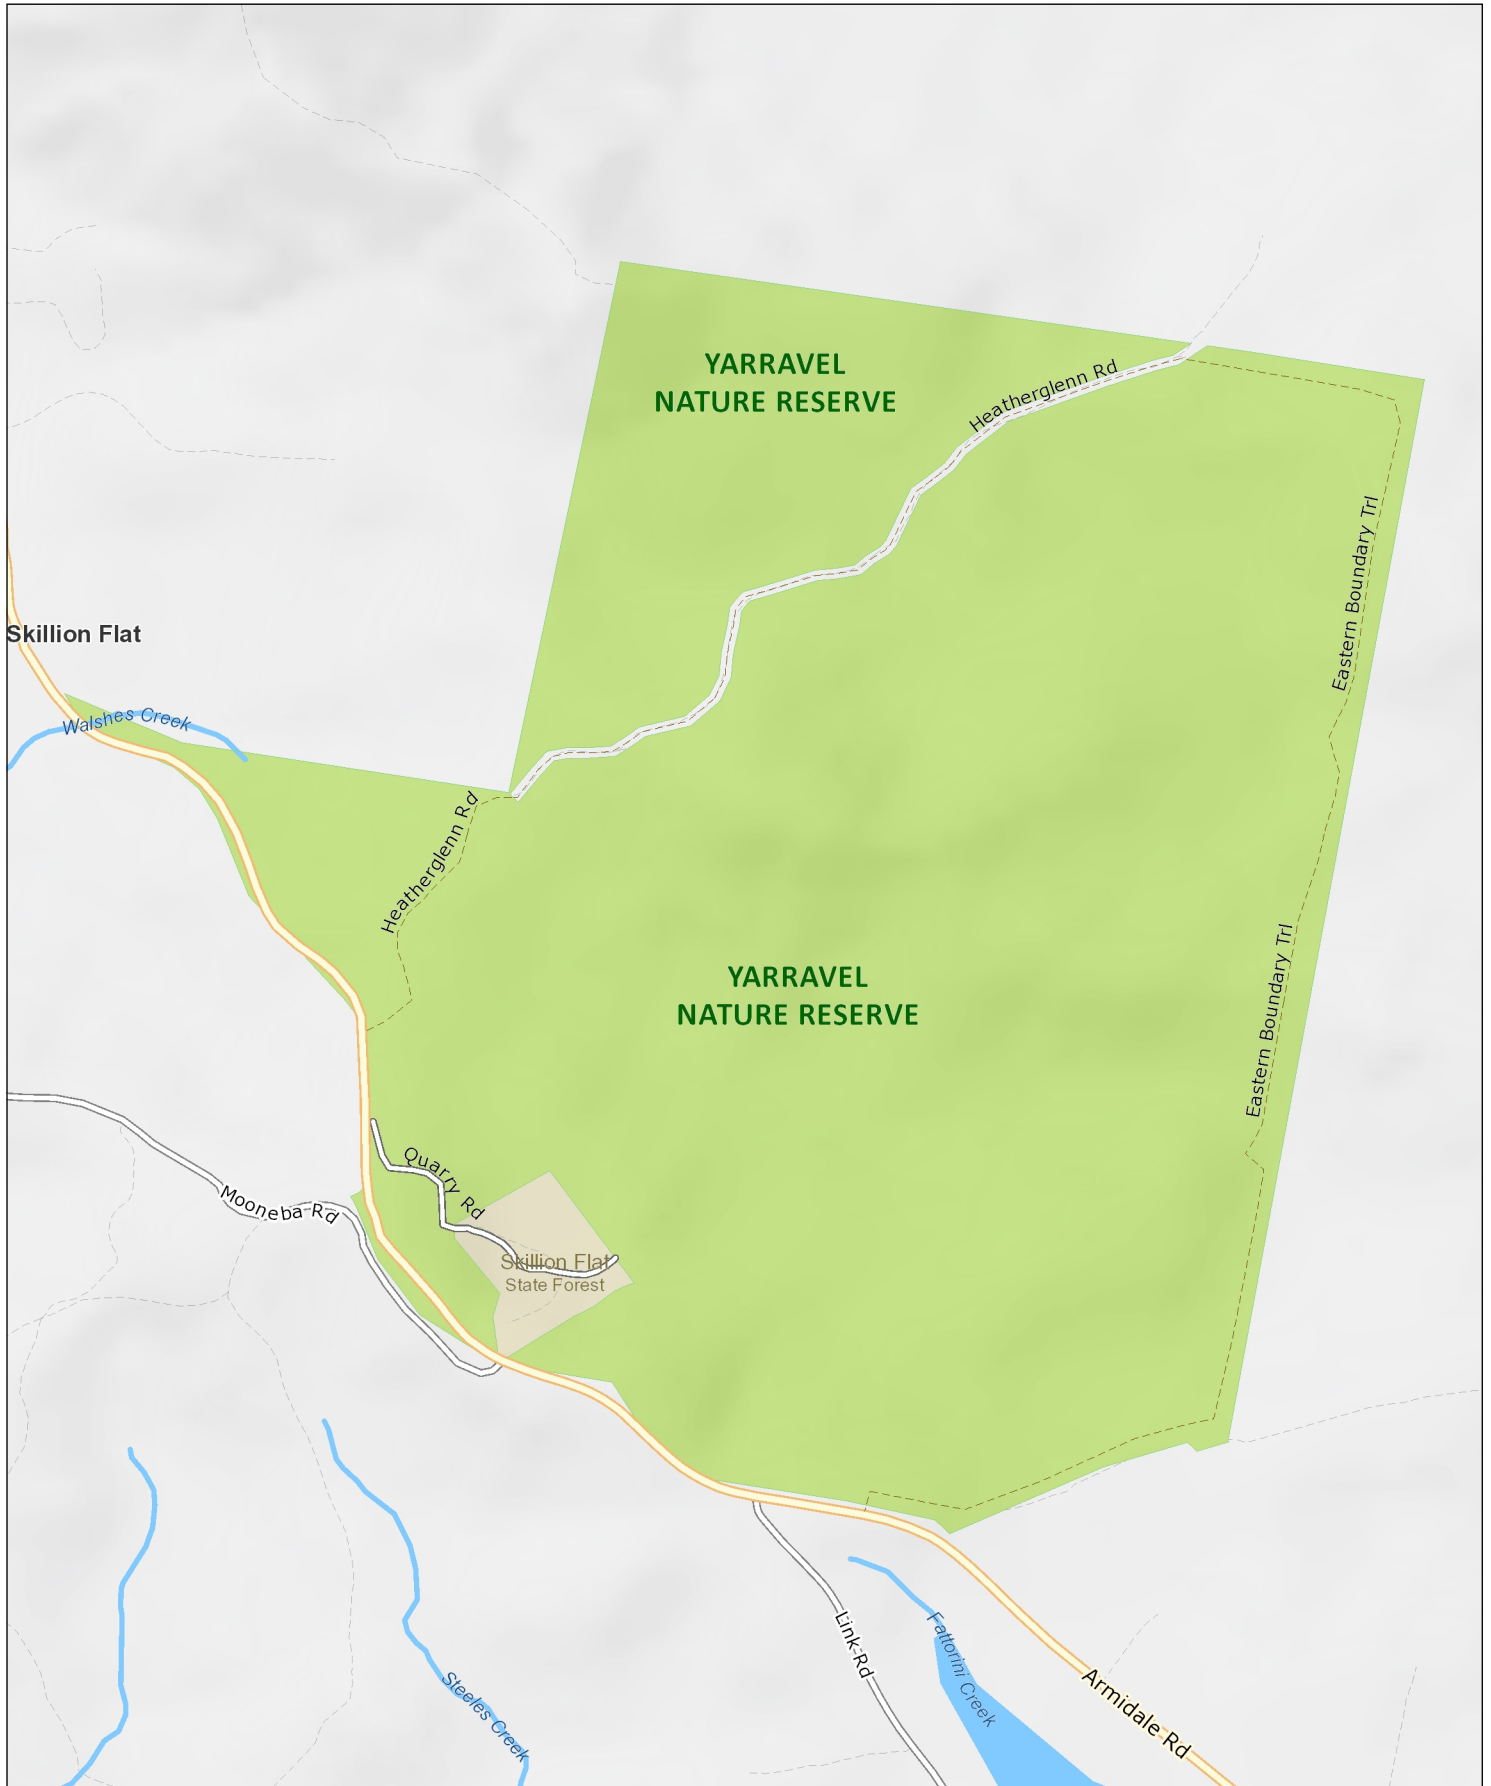

Yarravel Nature Reserve

Overview

MAP INFORMATION

This map does not provide detailed information on topography, alerts or opening times and may not be suitable for some activities.
Map Published: 12-Oct-2021