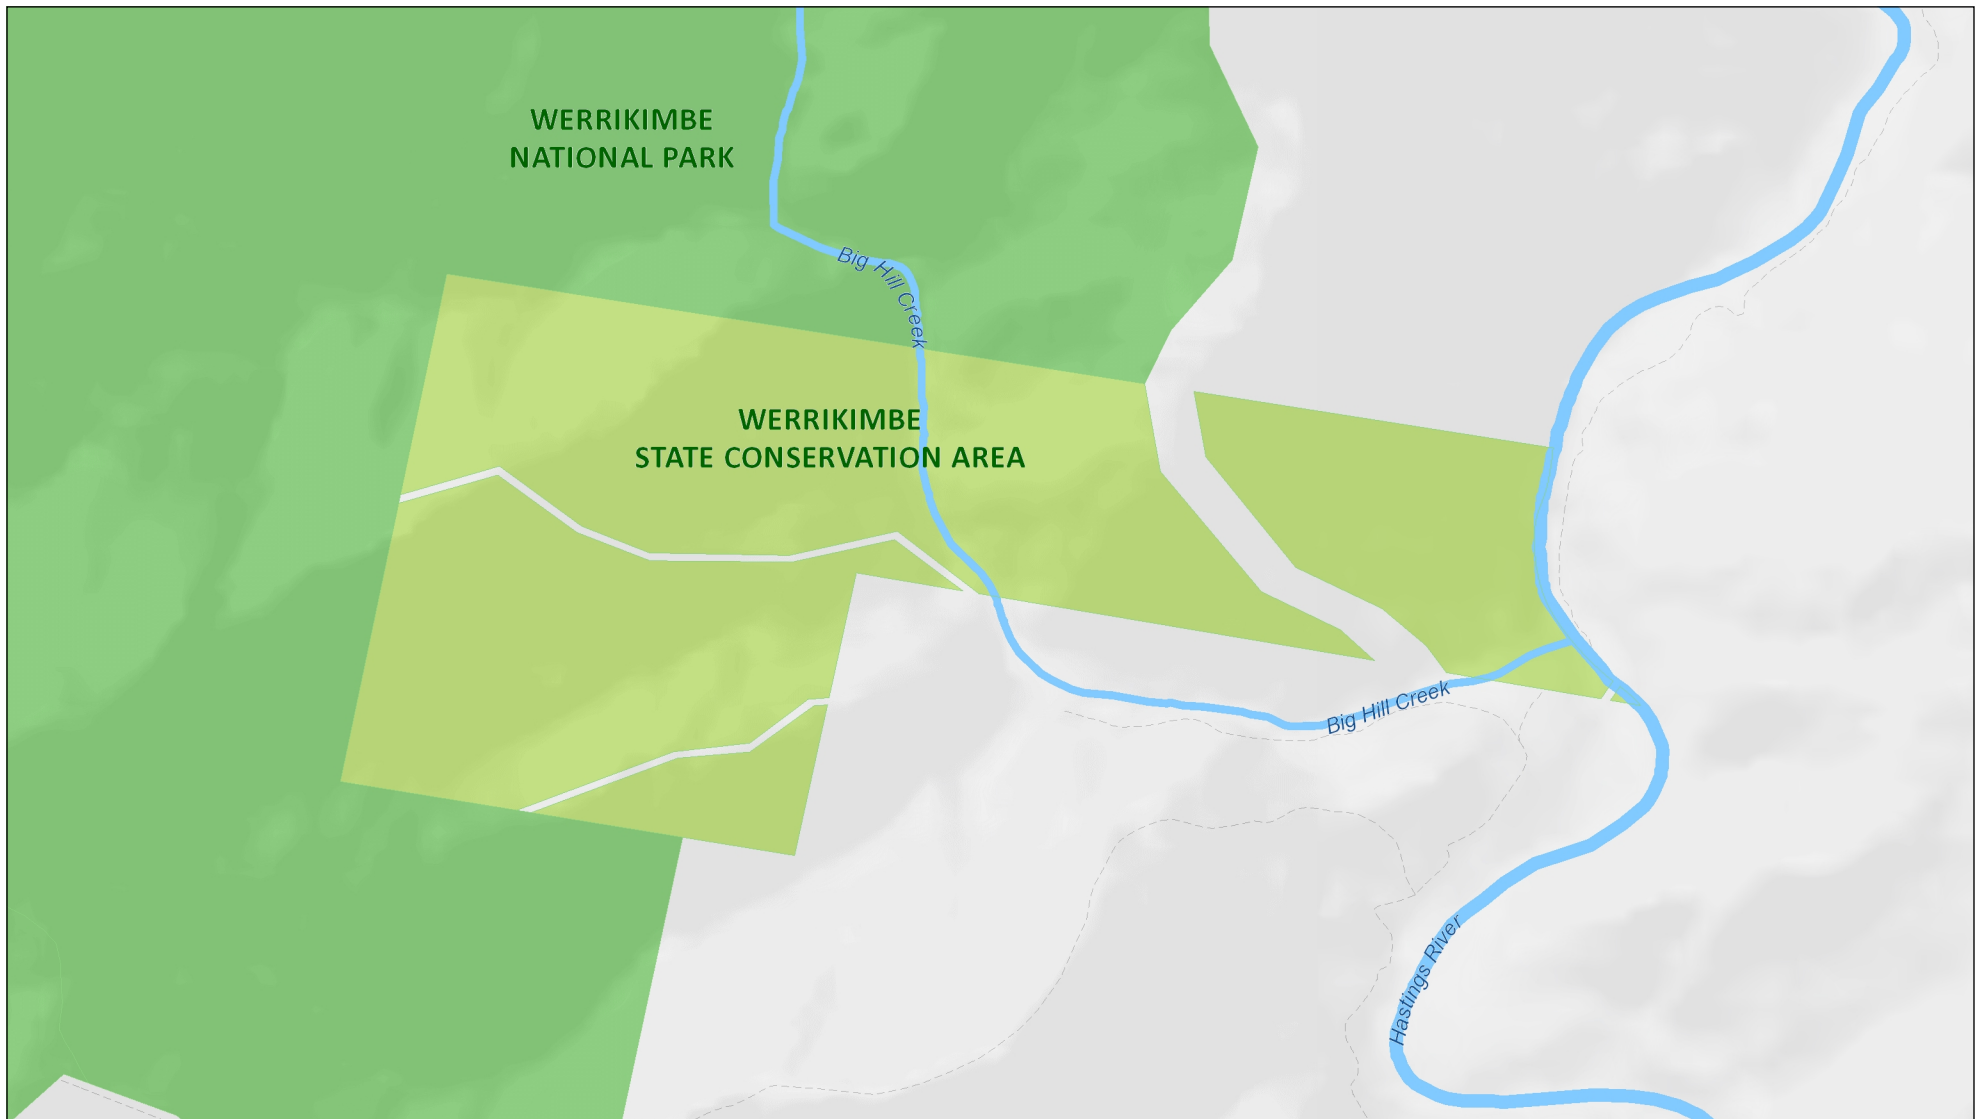

# Werrikimbe State Conservation Area

Overview

**MAP INFORMATION**  
This map does not provide detailed information on topography, alerts or opening times and may not be suitable for some activities.  
Map Published: 01-Oct-2021