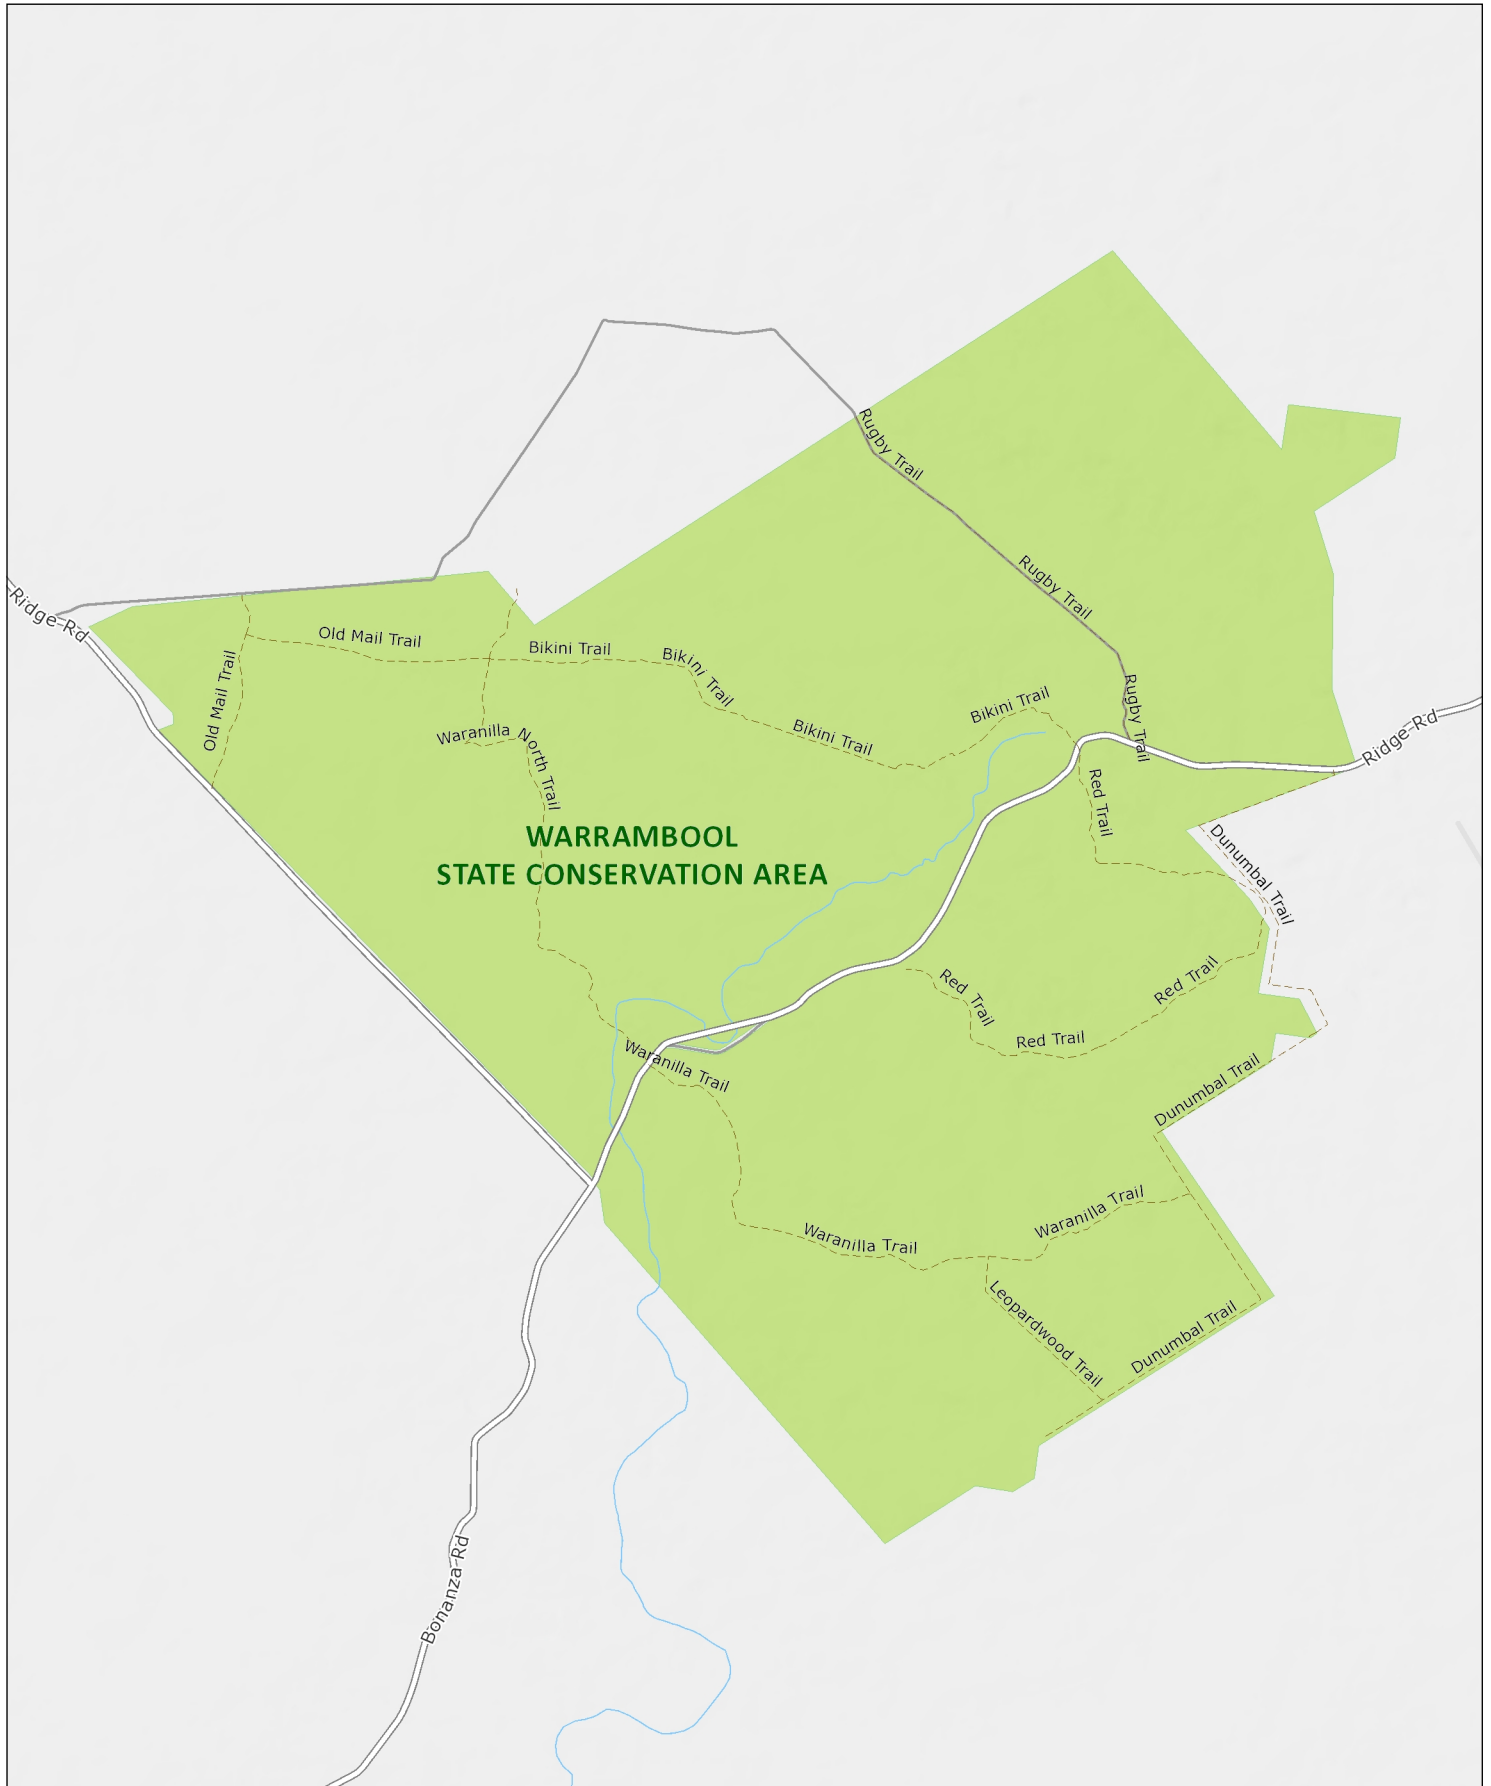

Warrambool State Conservation Area

Overview

MAP INFORMATION
This map does not provide detailed information on topography, alerts or opening times and may not be suitable for some activities.
Map Published: 01-Oct-2021