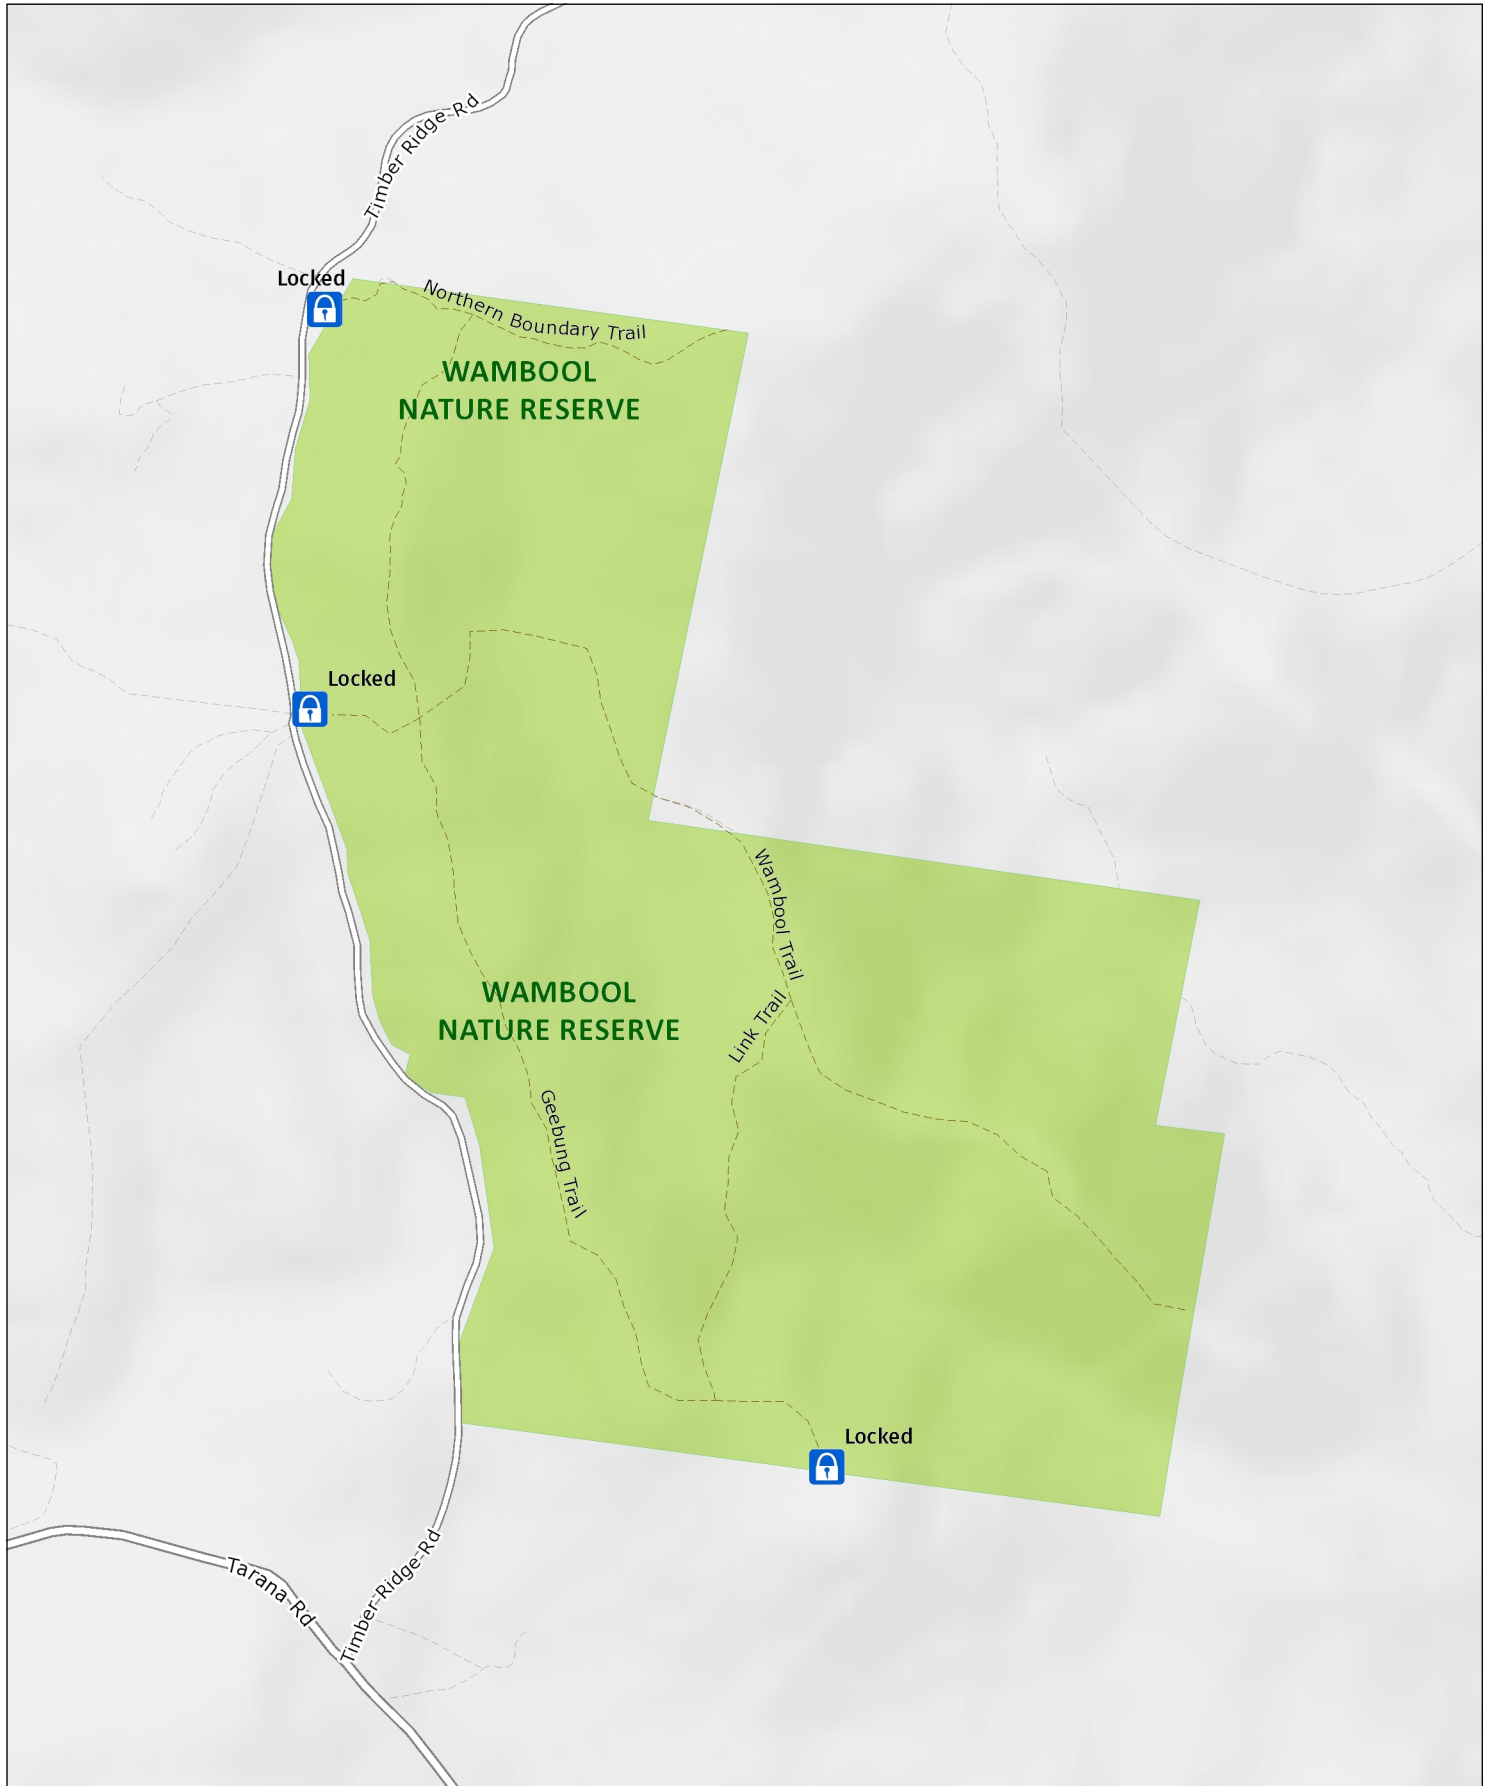

Wambool Nature Reserve

Overview

MAP INFORMATION

This map does not provide detailed information on topography, alerts or opening times and may not be suitable for some activities.
Map Published: 20-Jan-2022