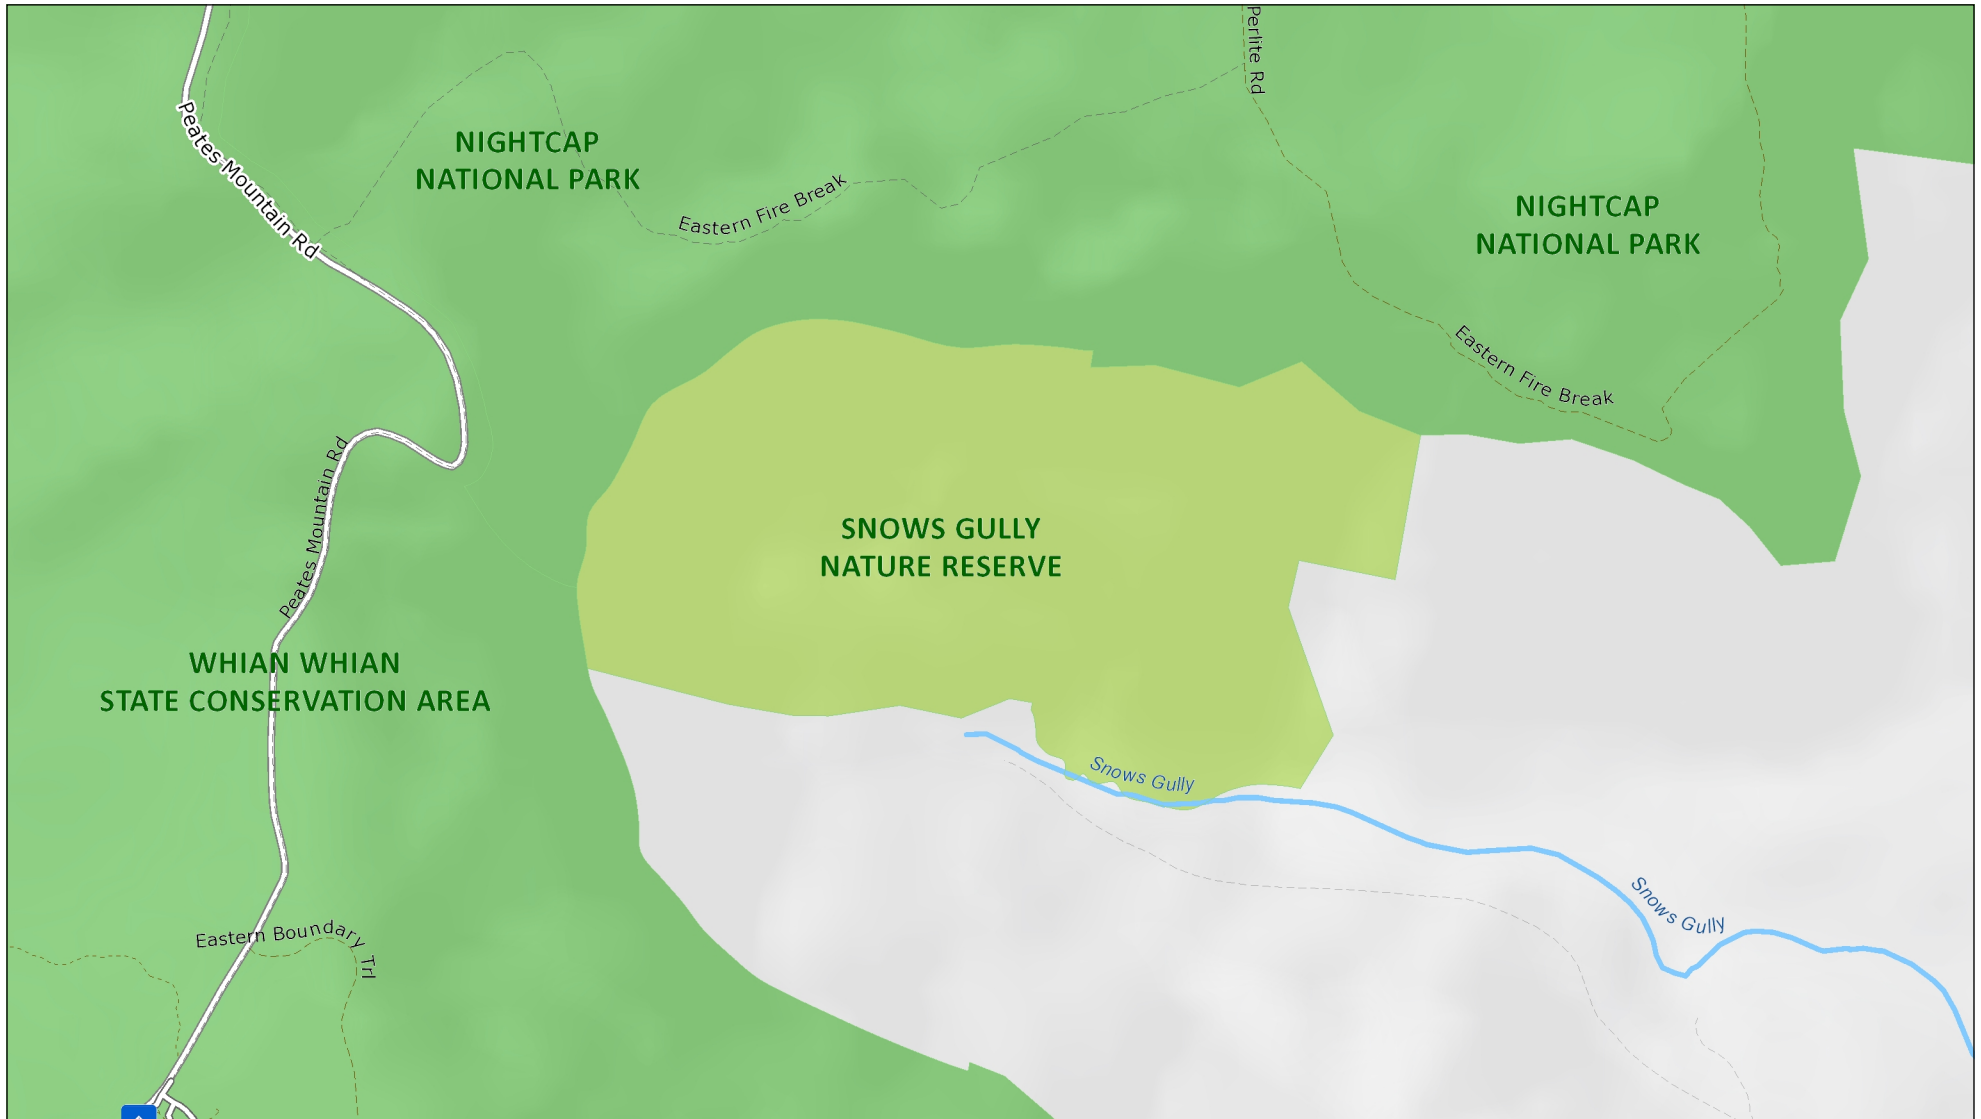

Snows Gully Nature Reserve

Overview

MAP INFORMATION
This map does not provide detailed information on topography, alerts or opening times and may not be suitable for some activities.
Map Published: 12-Oct-2021