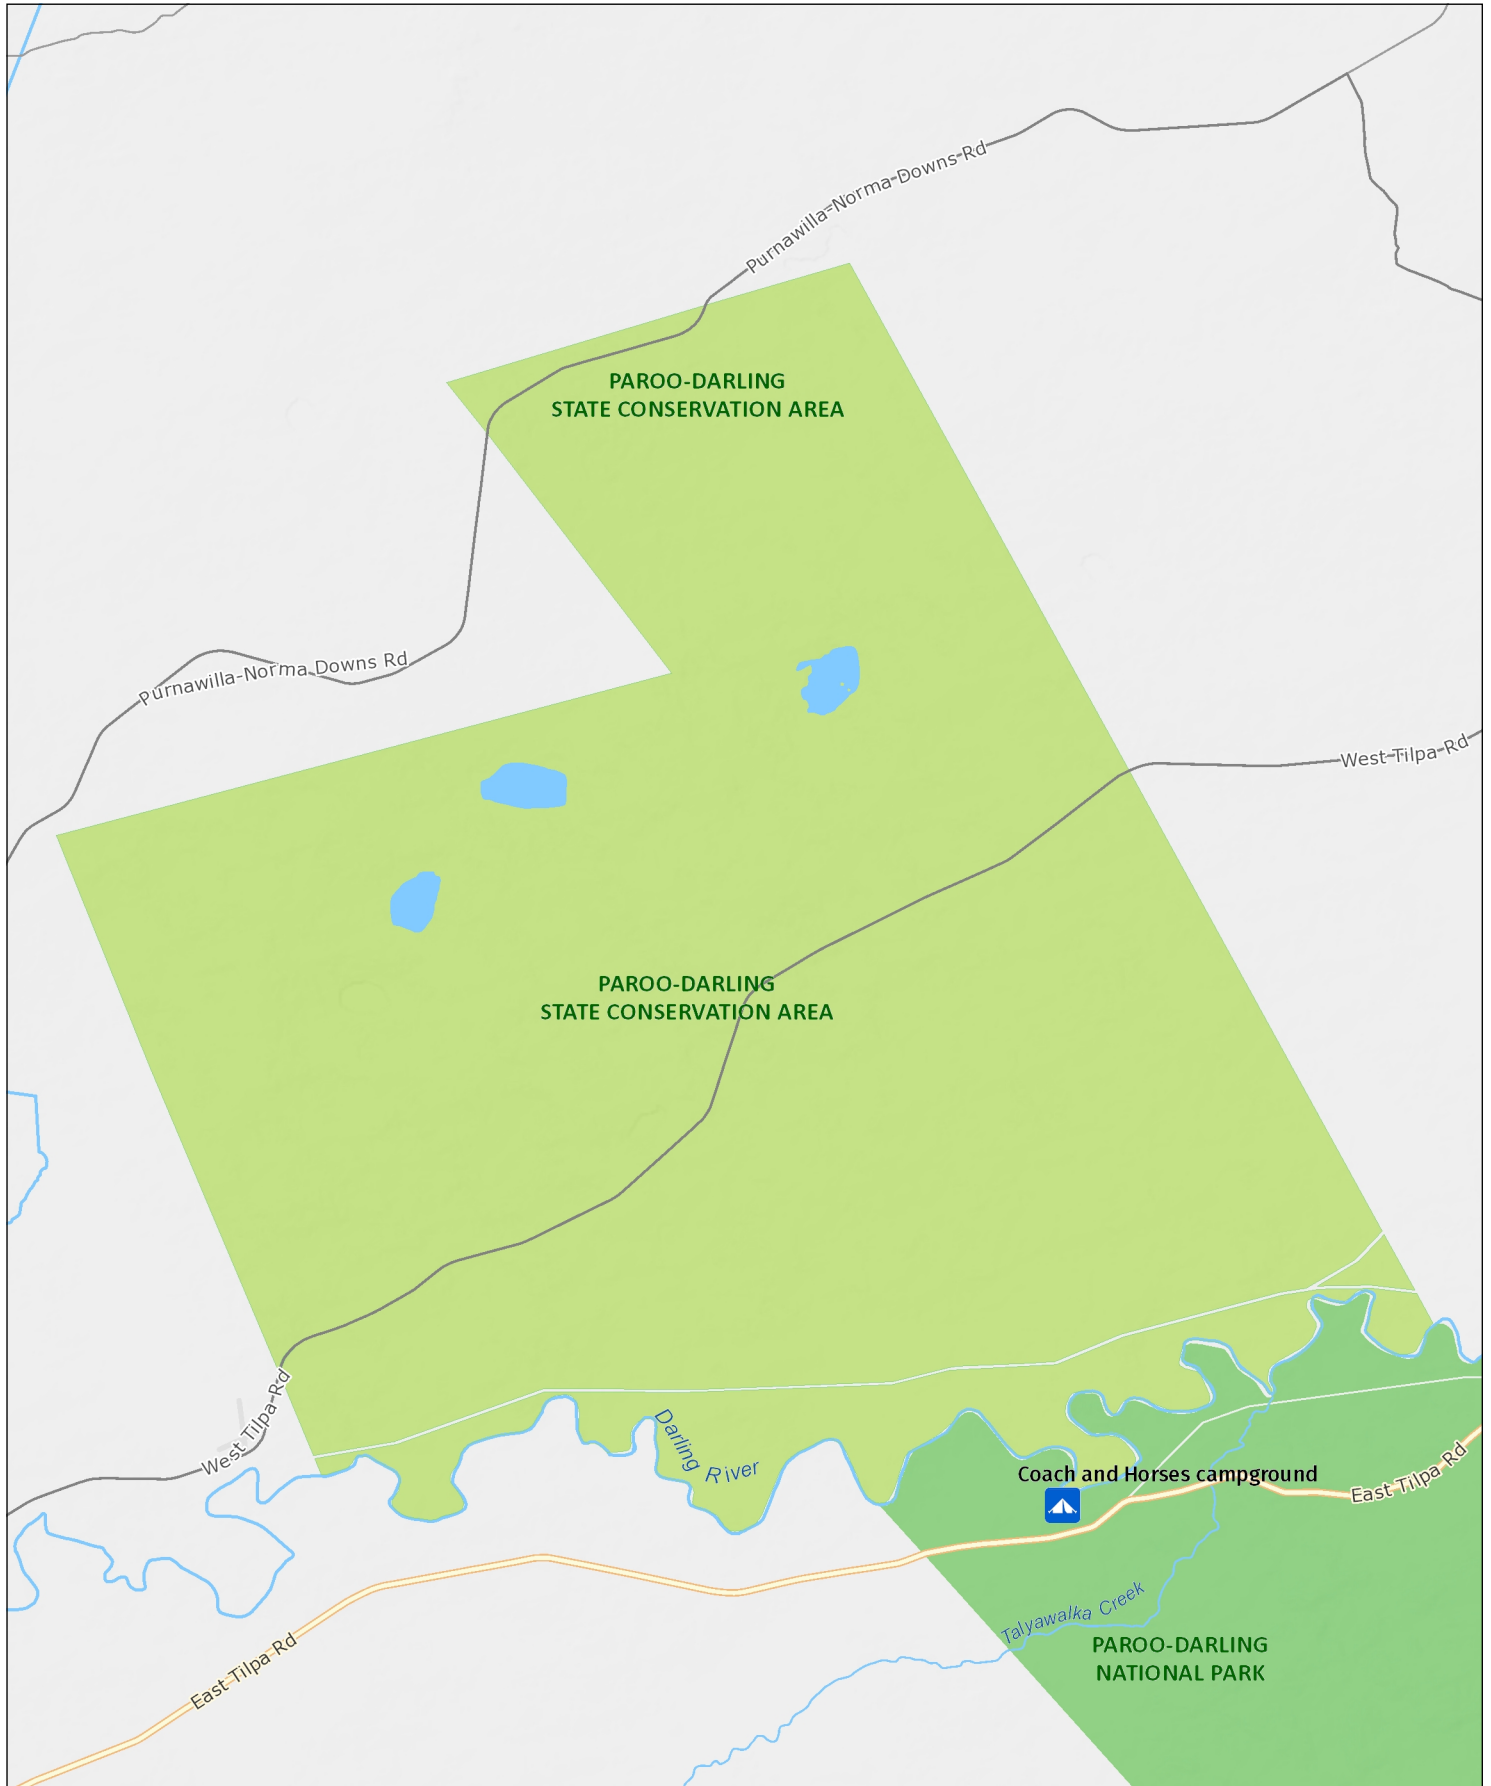

Paroo-Darling State Conservation Area

Overview

MAP INFORMATION

This map does not provide detailed information on topography, alerts or opening times and may not be suitable for some activities.
Map Published: 05-Oct-2021