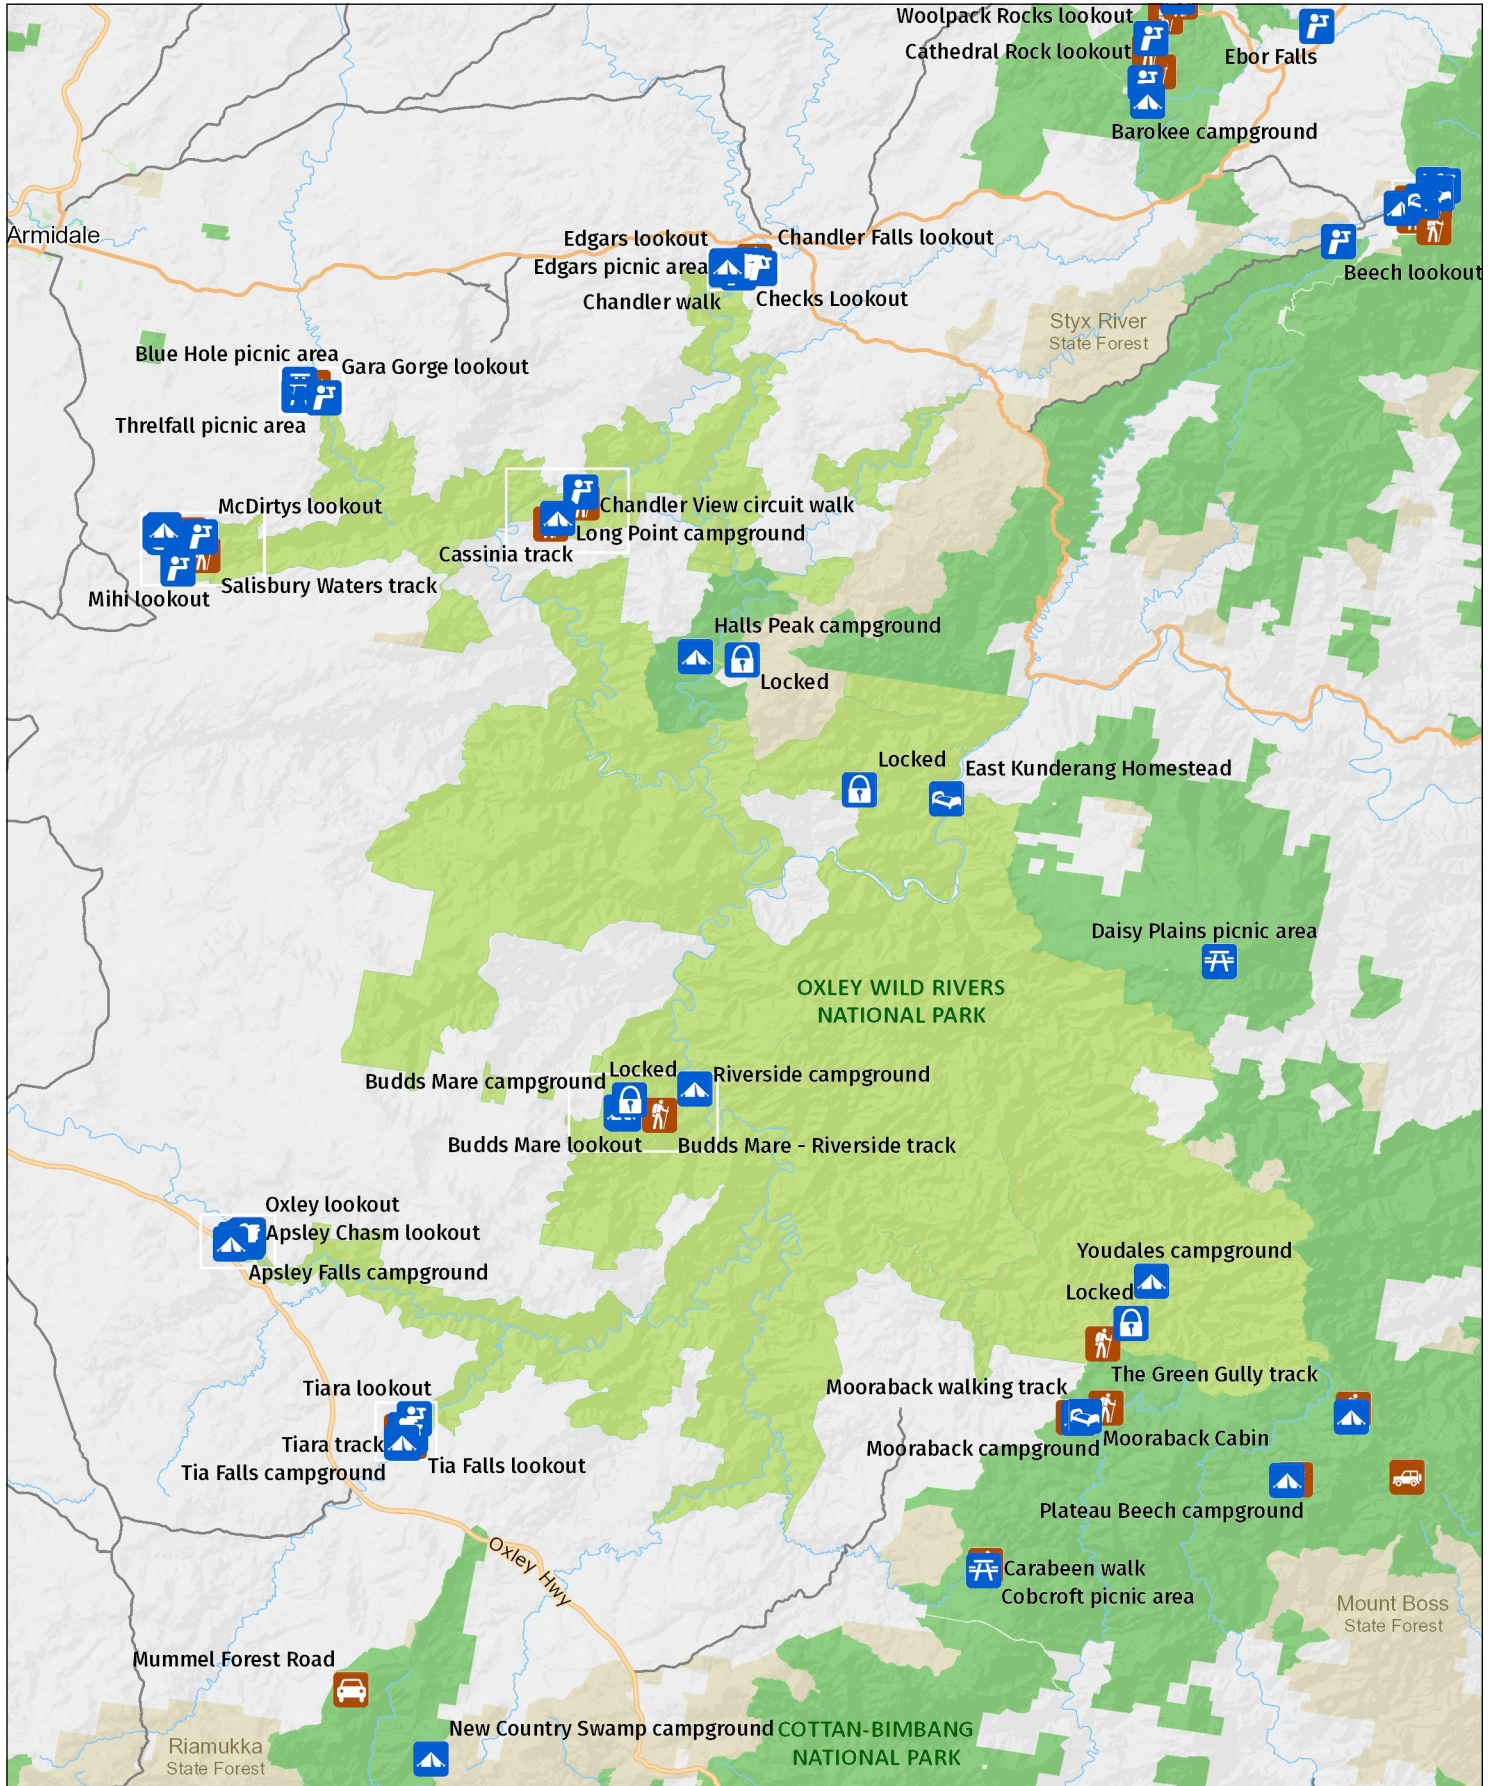

# Oxley Wild Rivers National Park

## Overview

**MAP INFORMATION**  
This map does not provide detailed information on topography, alerts or opening times and may not be suitable for some activities.  
Map Published: 26-Feb-2024

# Oxley Wild Rivers National Park

Apsley Falls area

### MAP INFORMATION

This map does not provide detailed information on topography, alerts or opening times and may not be suitable for some activities.

Map Published: 26-Feb-2024