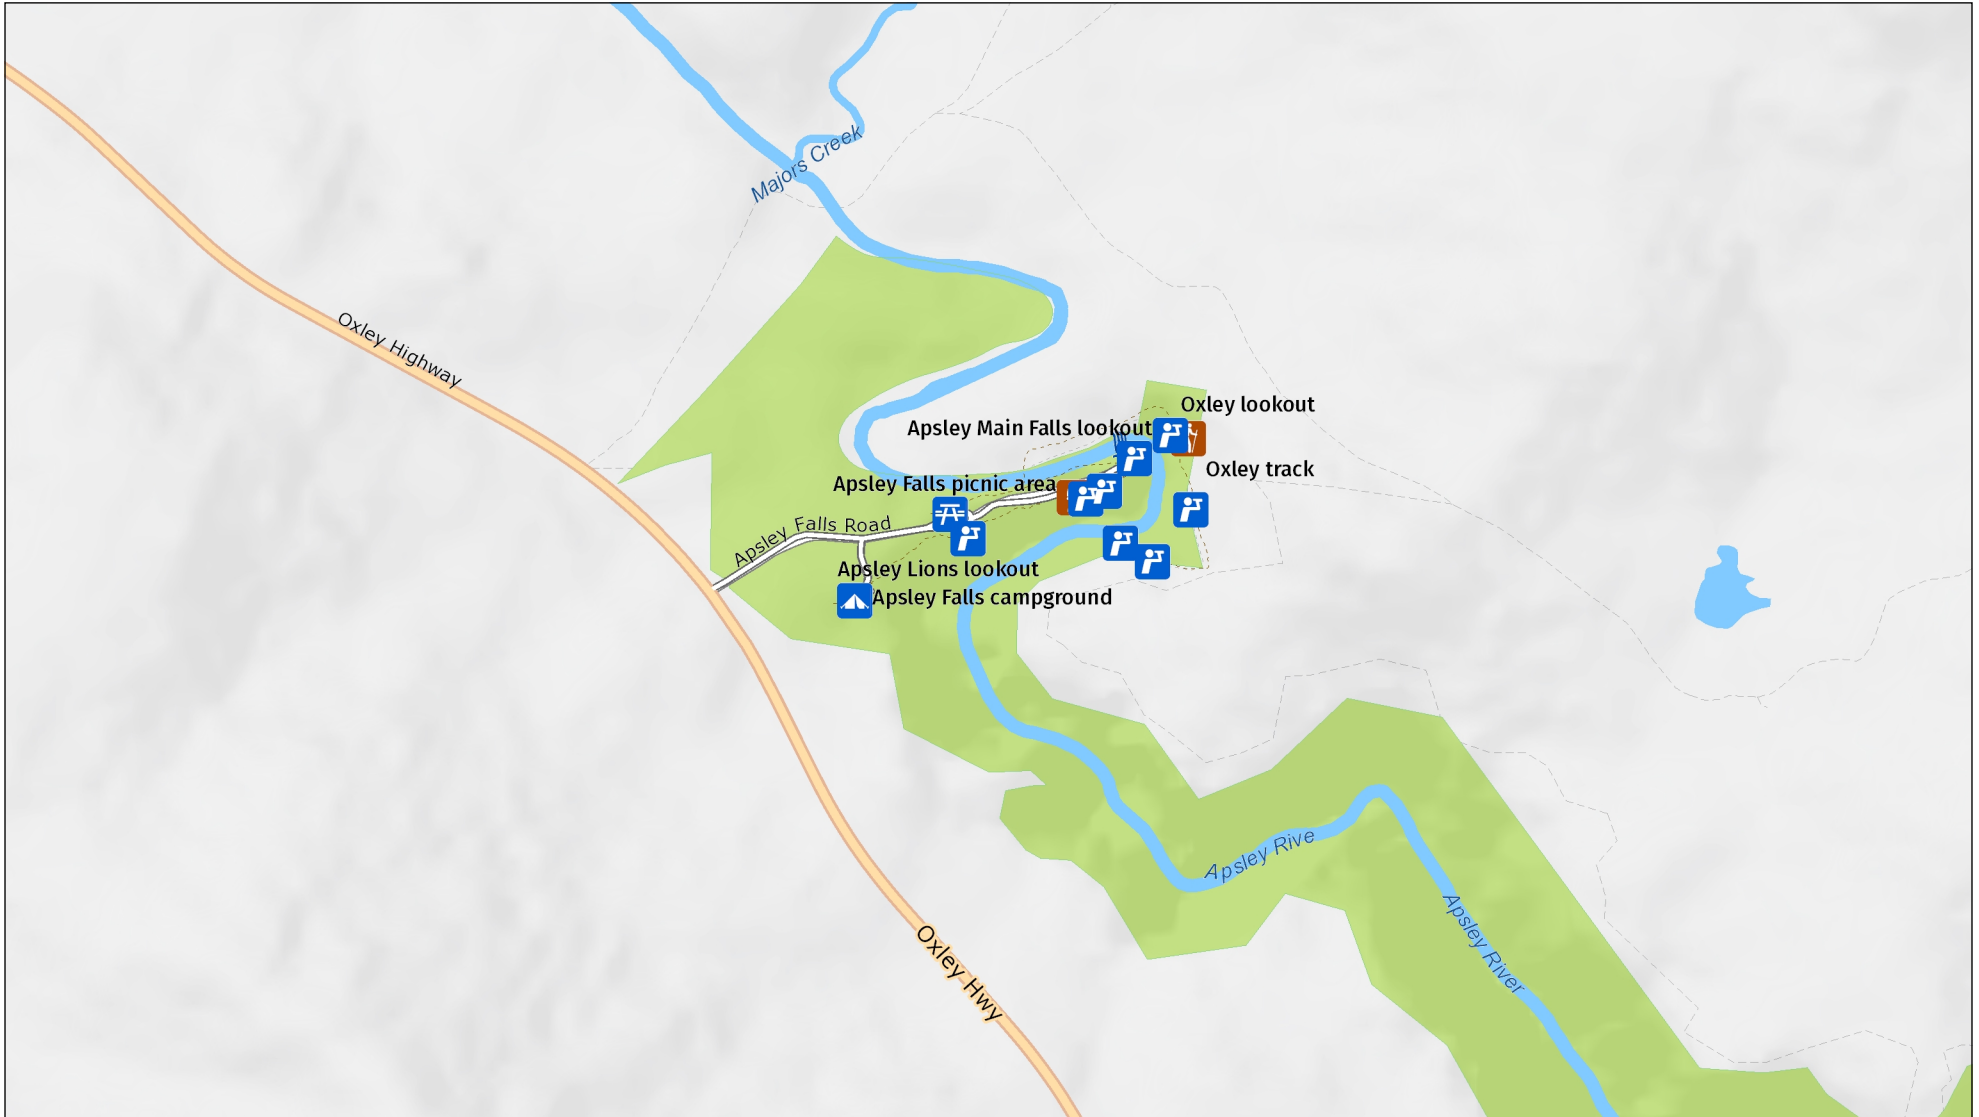

# Oxley Wild Rivers National Park

## Overview

**MAP INFORMATION**  
This map does not provide detailed information on topography, alerts or opening times and may not be suitable for some activities.  
Map Published: 26-Feb-2024

# Oxley Wild Rivers National Park

Apsley Falls area

### MAP INFORMATION

This map does not provide detailed information on topography, alerts or opening times and may not be suitable for some activities.

Map Published: 26-Feb-2024