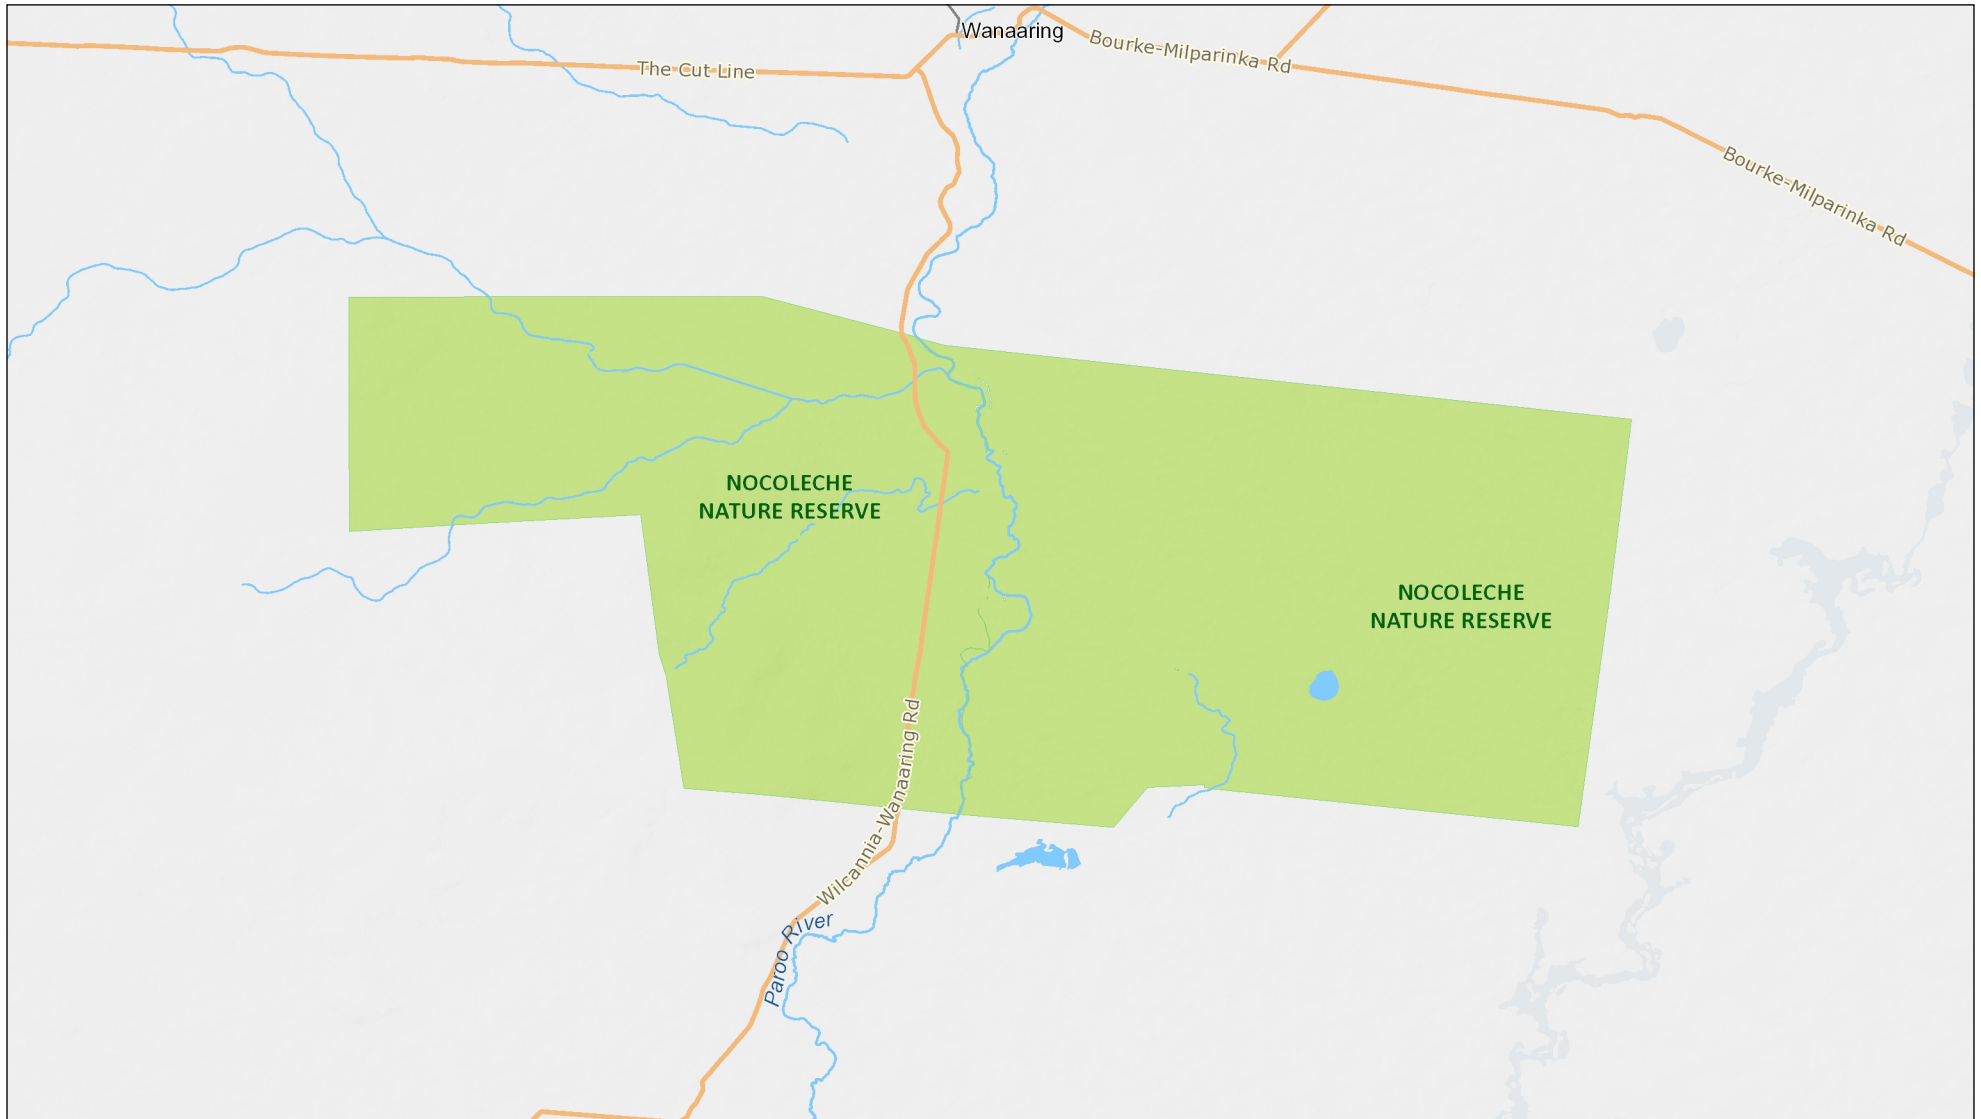

Nocolèche Nature Reserve

Overview

MAP INFORMATION

This map does not provide detailed information on topography, alerts or opening times and may not be suitable for some activities.

Map Published: 01-Oct-2021