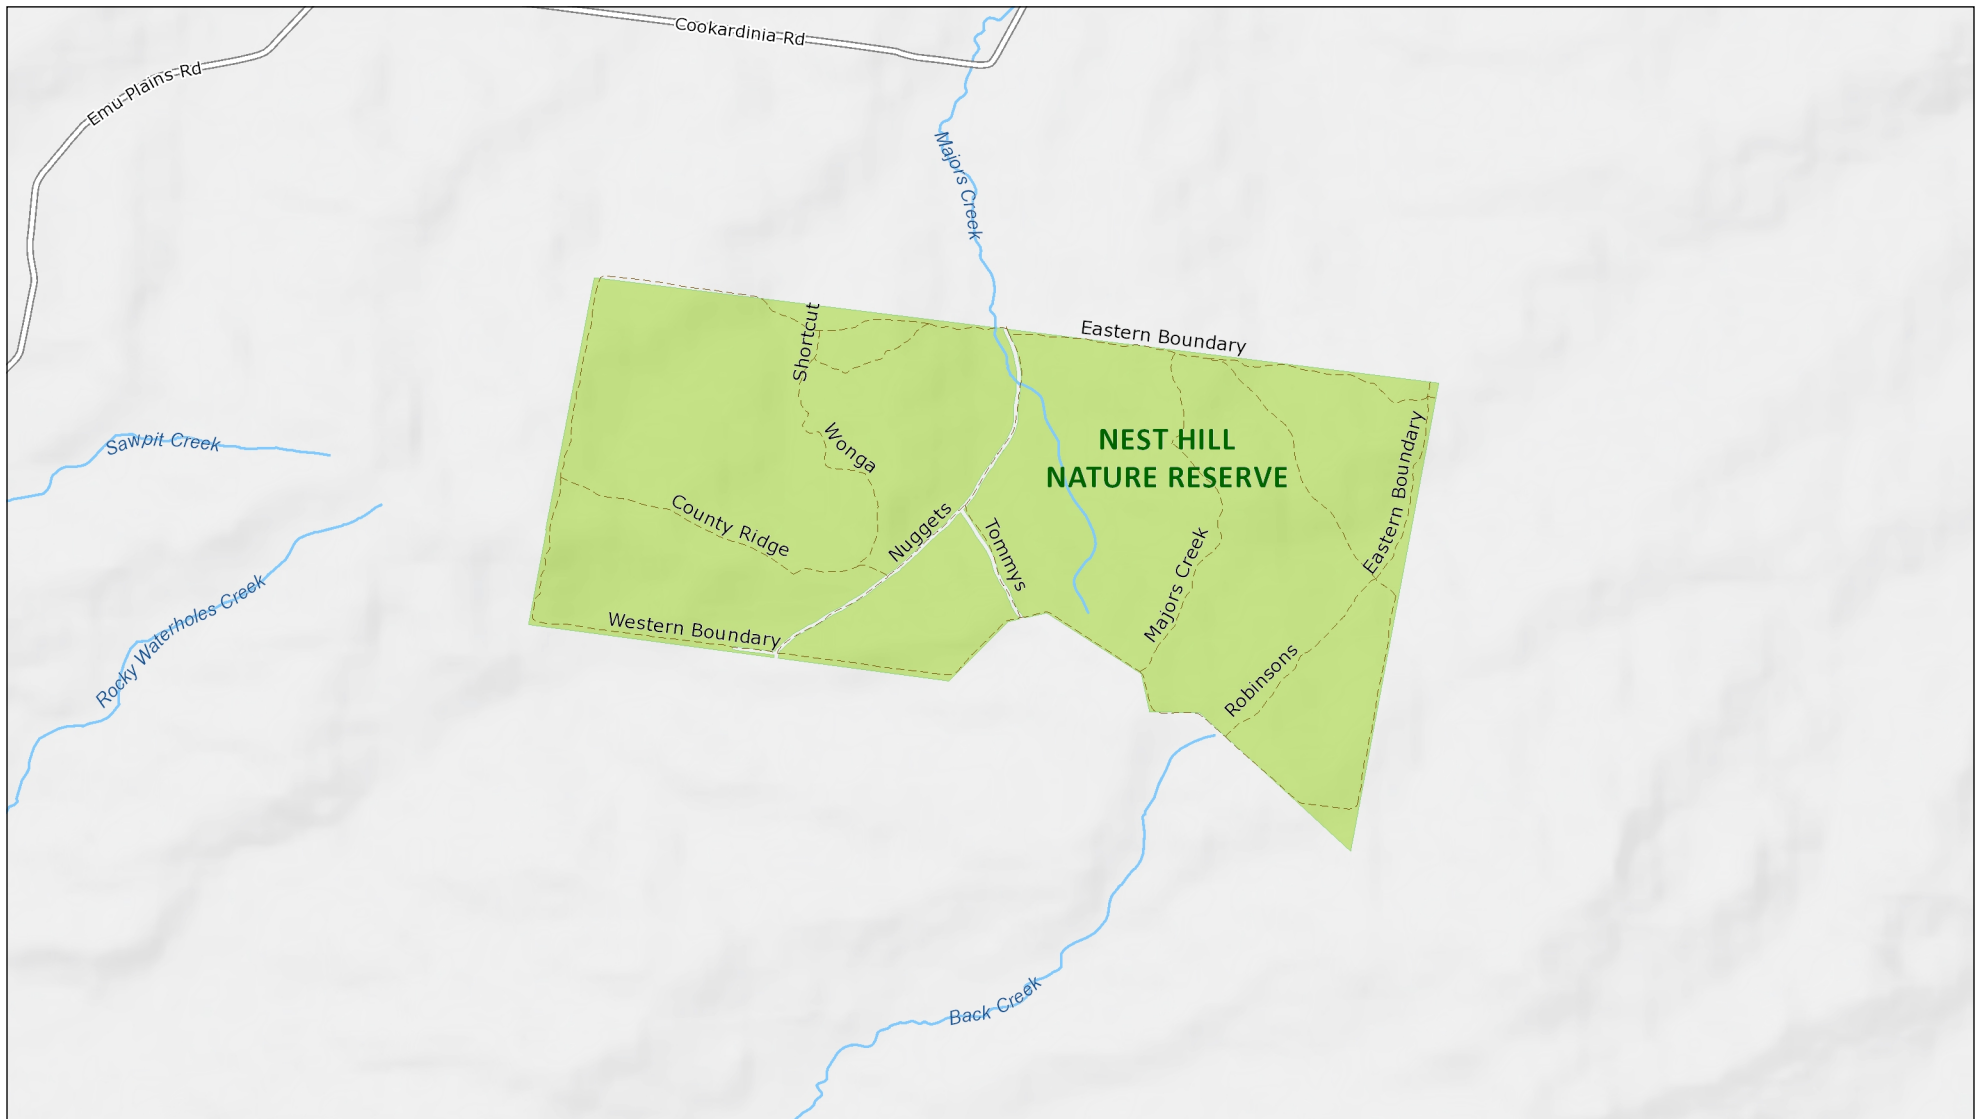

Nest Hill Nature Reserve

Overview

MAP INFORMATION
This map does not provide detailed information on topography, alerts or opening times and may not be suitable for some activities.
Map Published: 06-Oct-2021