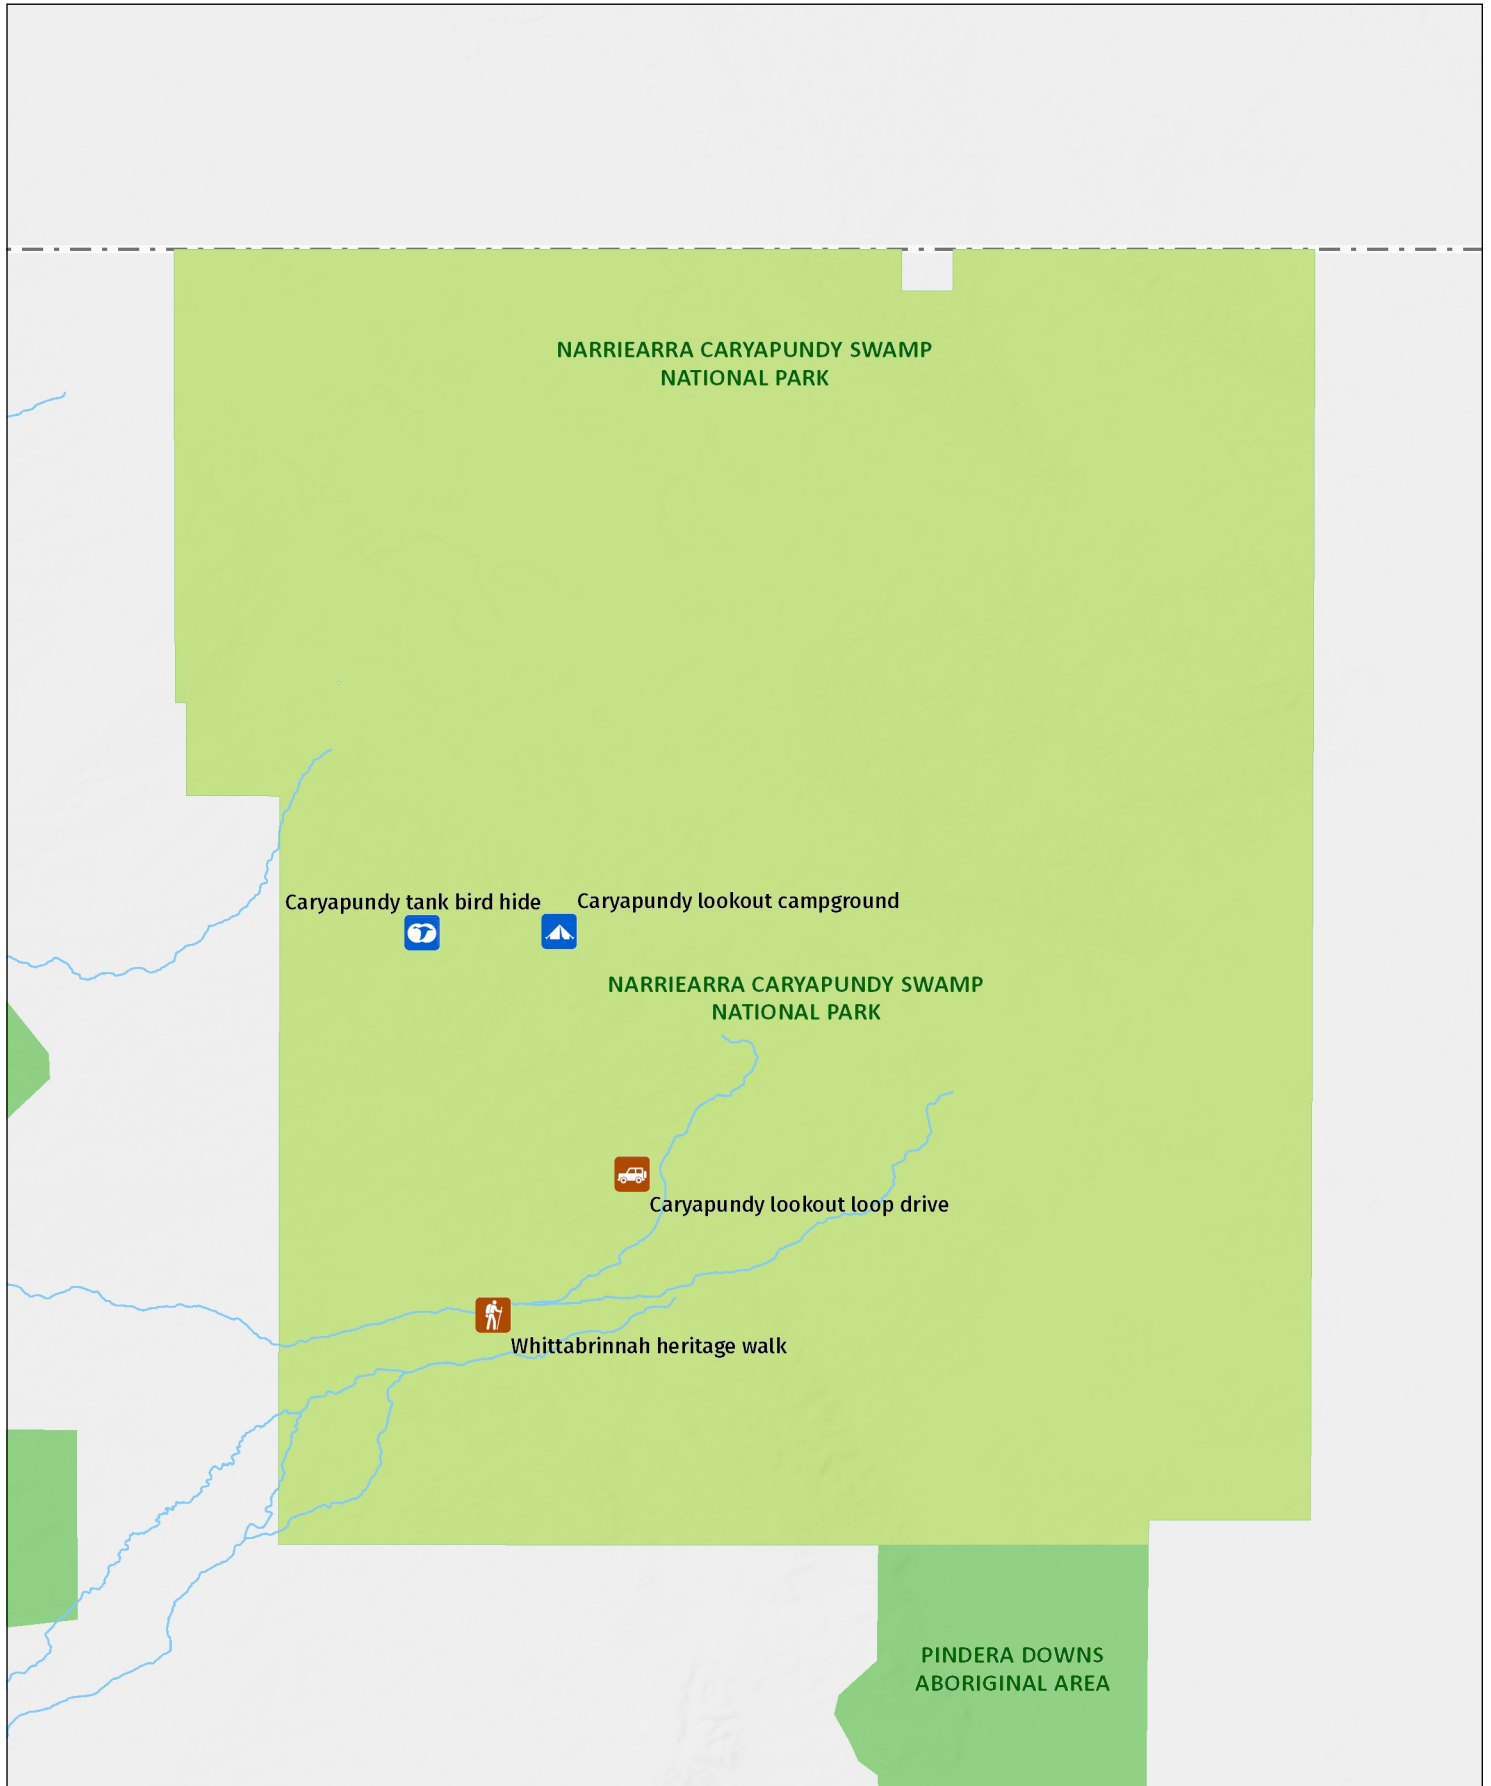

Narriearra Caryapundy Swamp National Park

Overview

MAP INFORMATION

This map does not provide detailed information on topography, alerts or opening times and may not be suitable for some activities.
Map Published: 19-Apr-2022