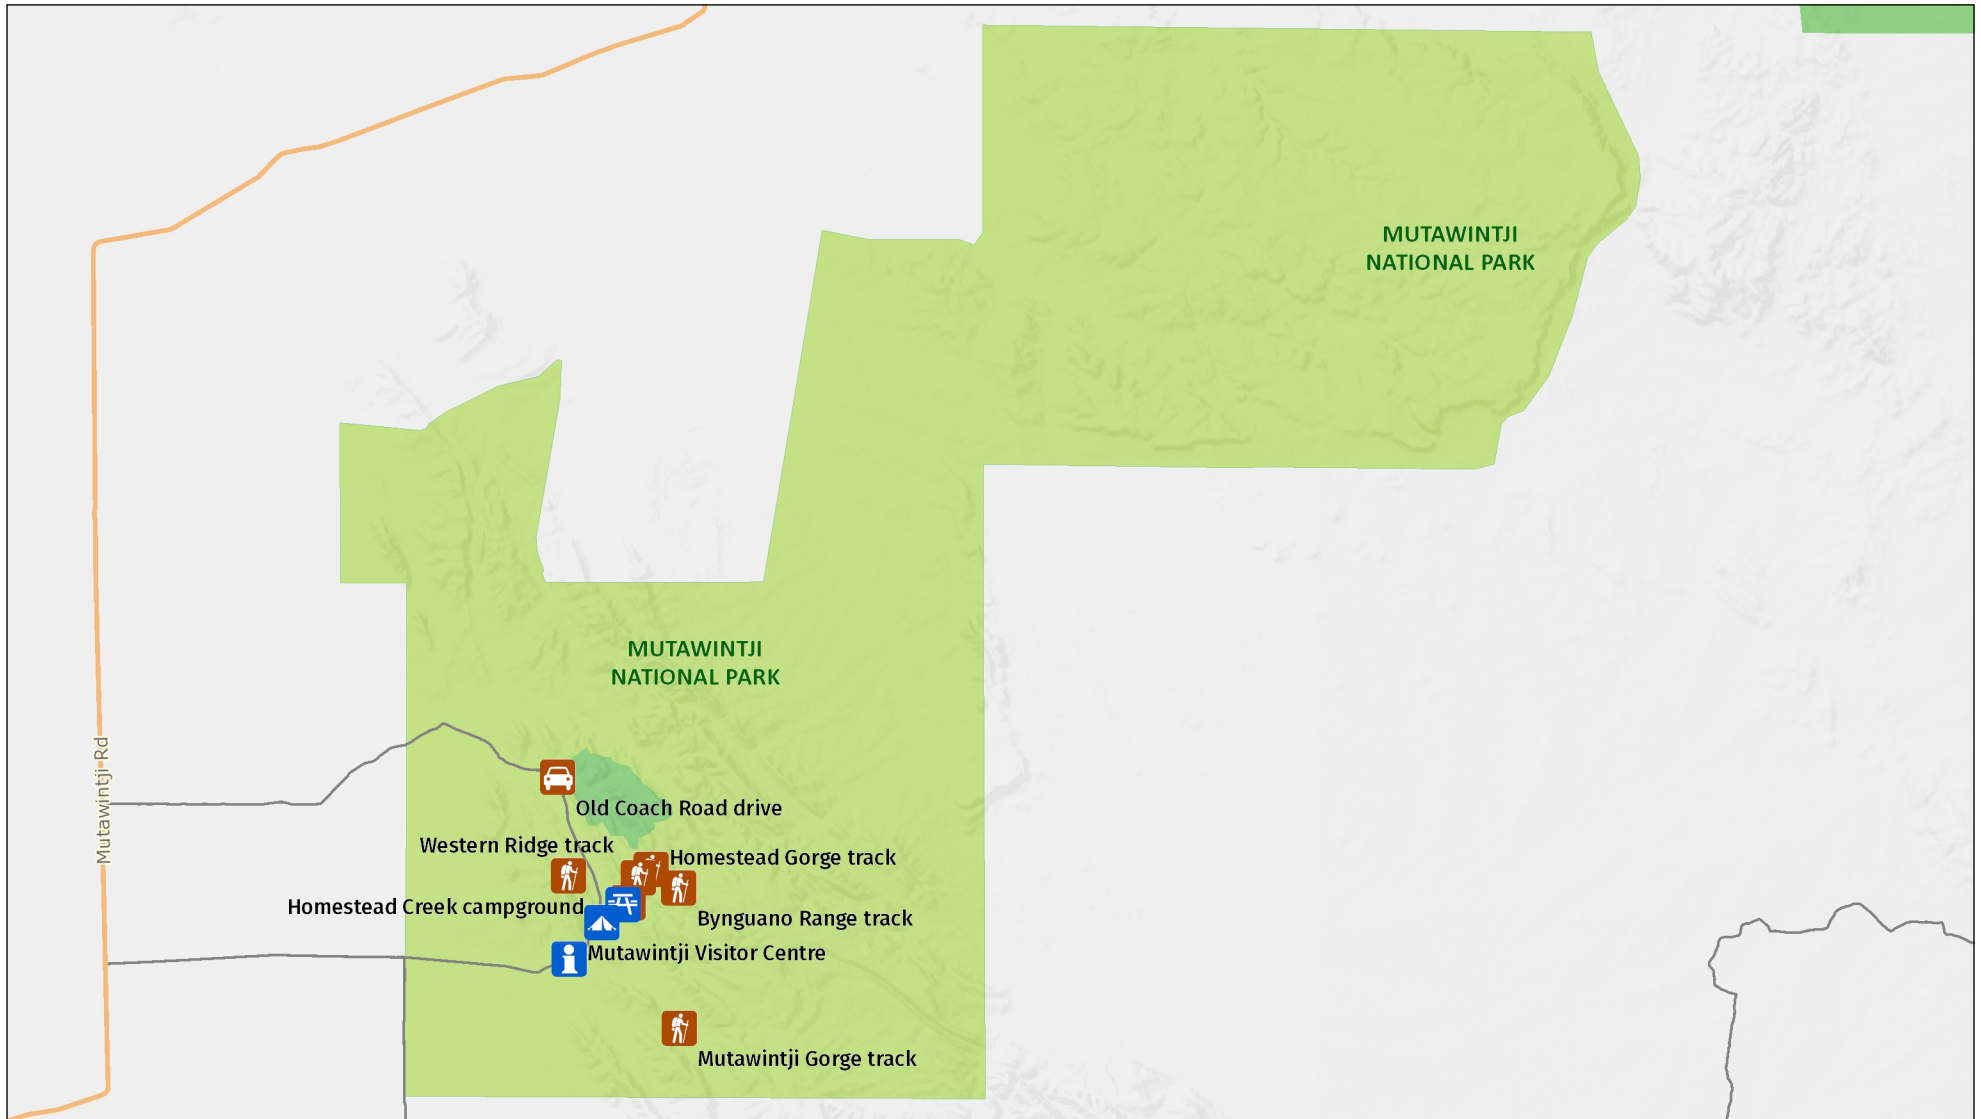

Mutawintji National Park

Overview

MAP INFORMATION

This map does not provide detailed information on topography, alerts or opening times and may not be suitable for some activities.
Map Published: 30-Aug-2021