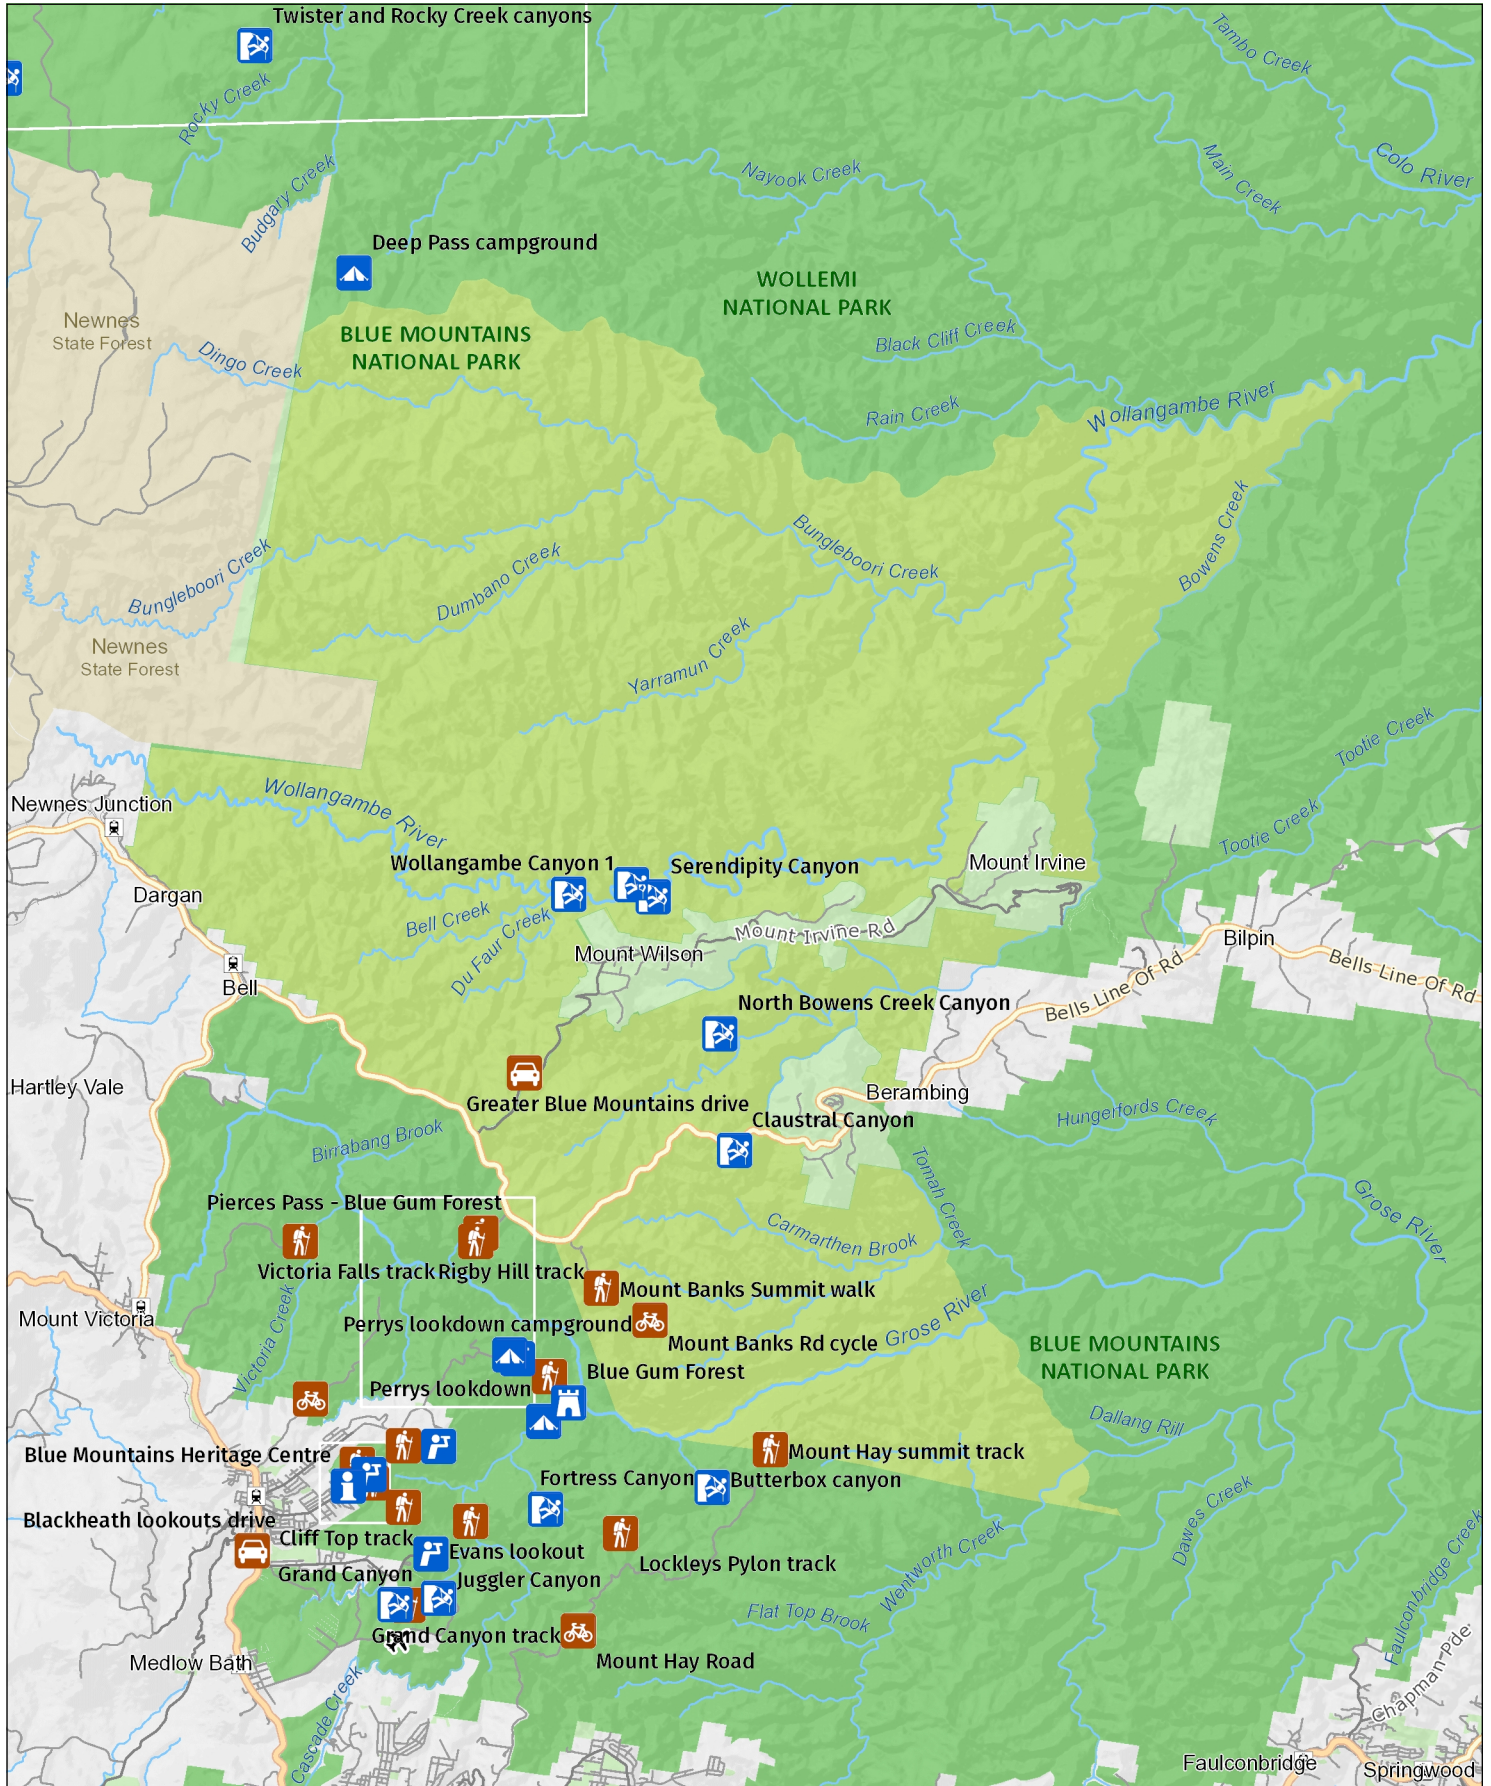

Mount Wilson area

Overview

MAP INFORMATION

This map does not provide detailed information on topography, alerts or opening times and may not be suitable for some activities.
Map Published: 09-Jun-2022