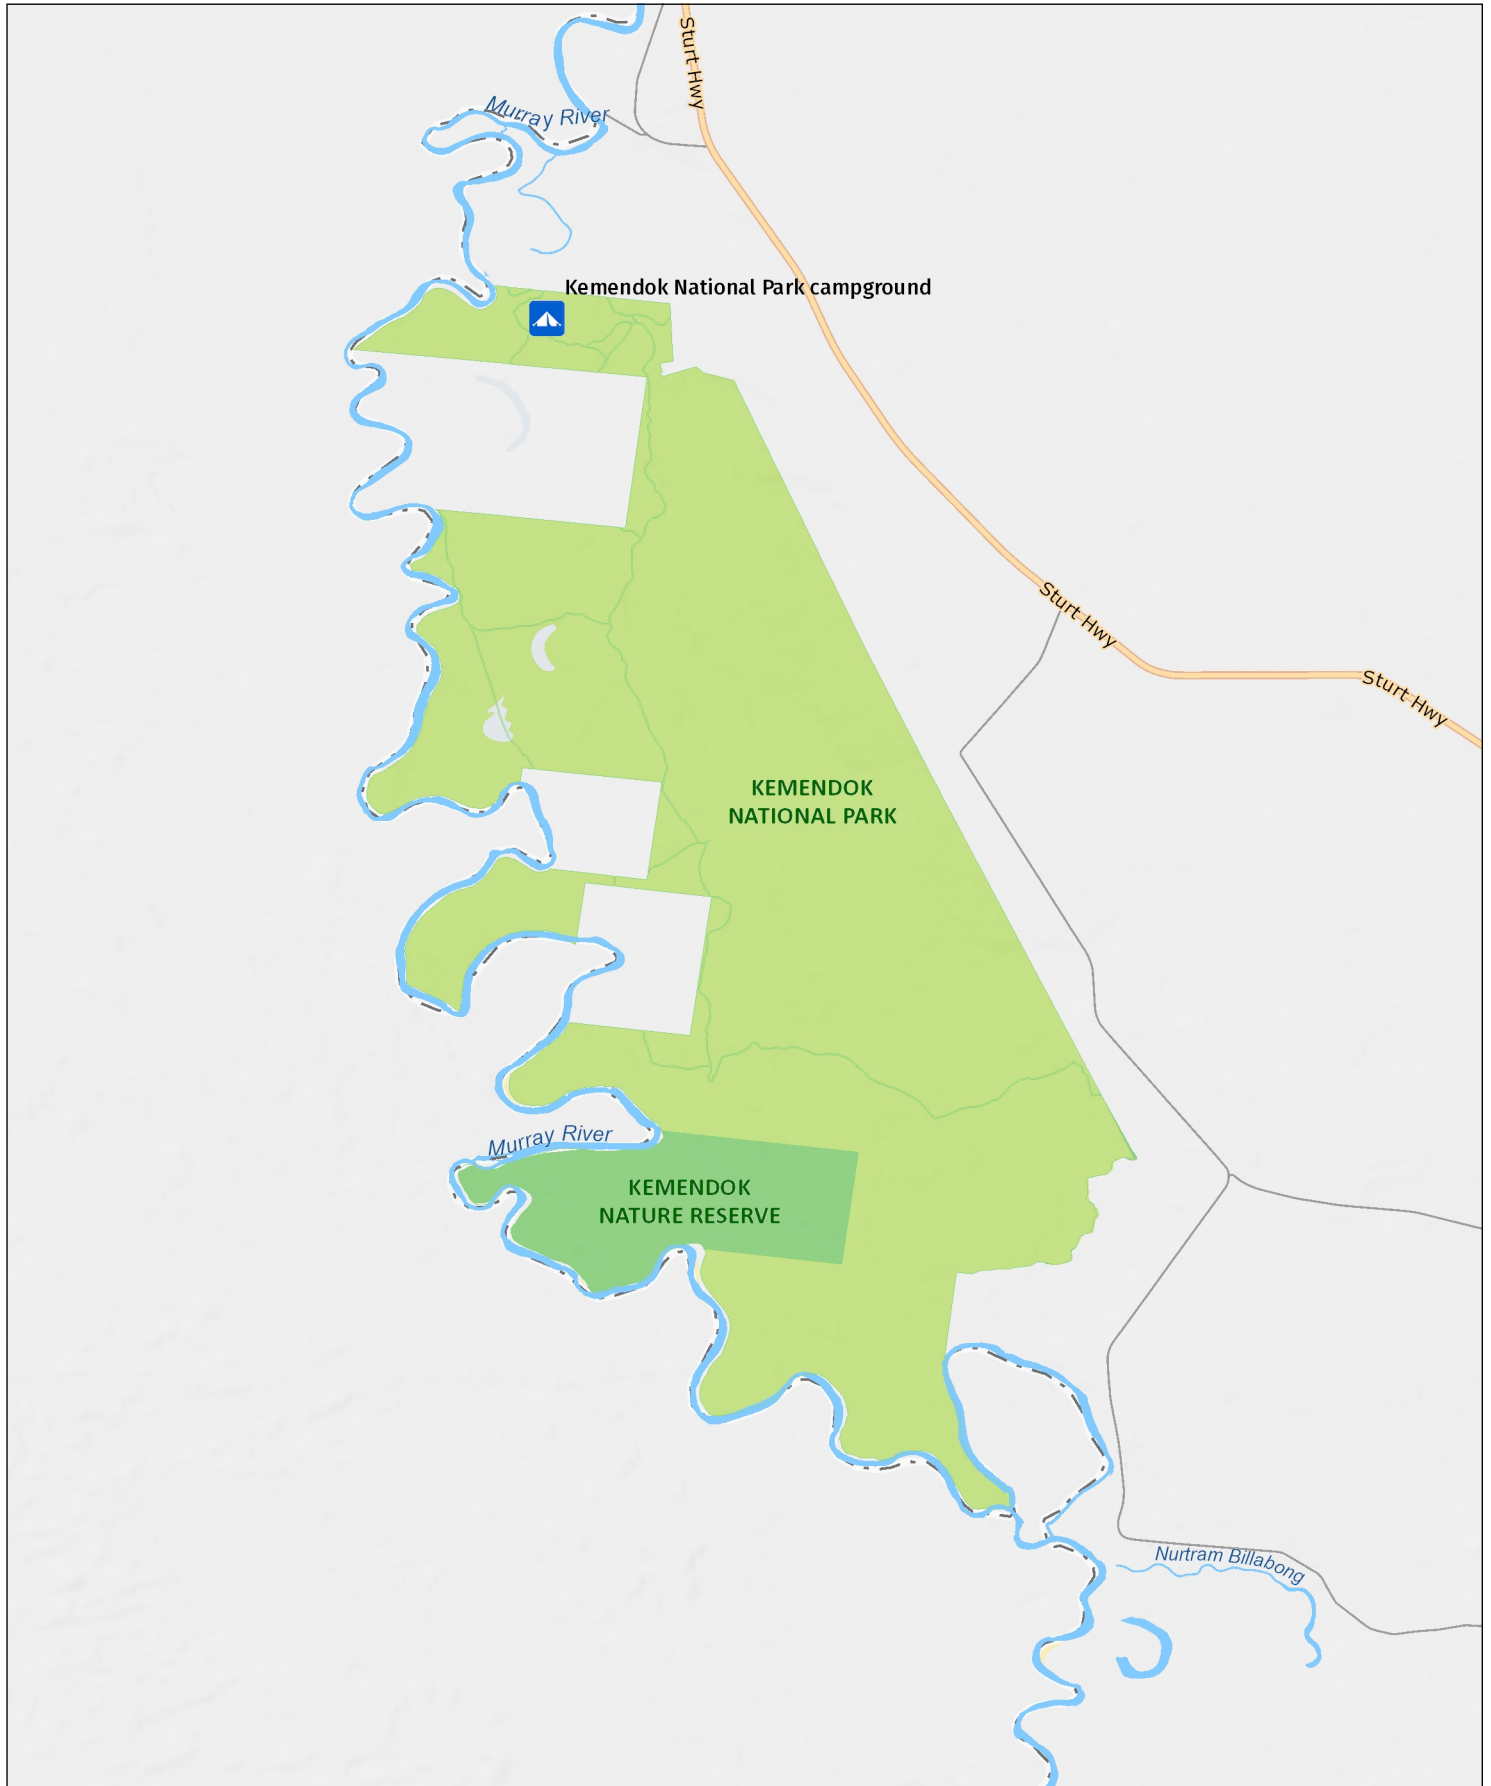

Kemendok National Park

Overview map

MAP INFORMATION

This map does not provide detailed information on topography, alerts or opening times and may not be suitable for some activities.

Map Published: 16-Apr-2021