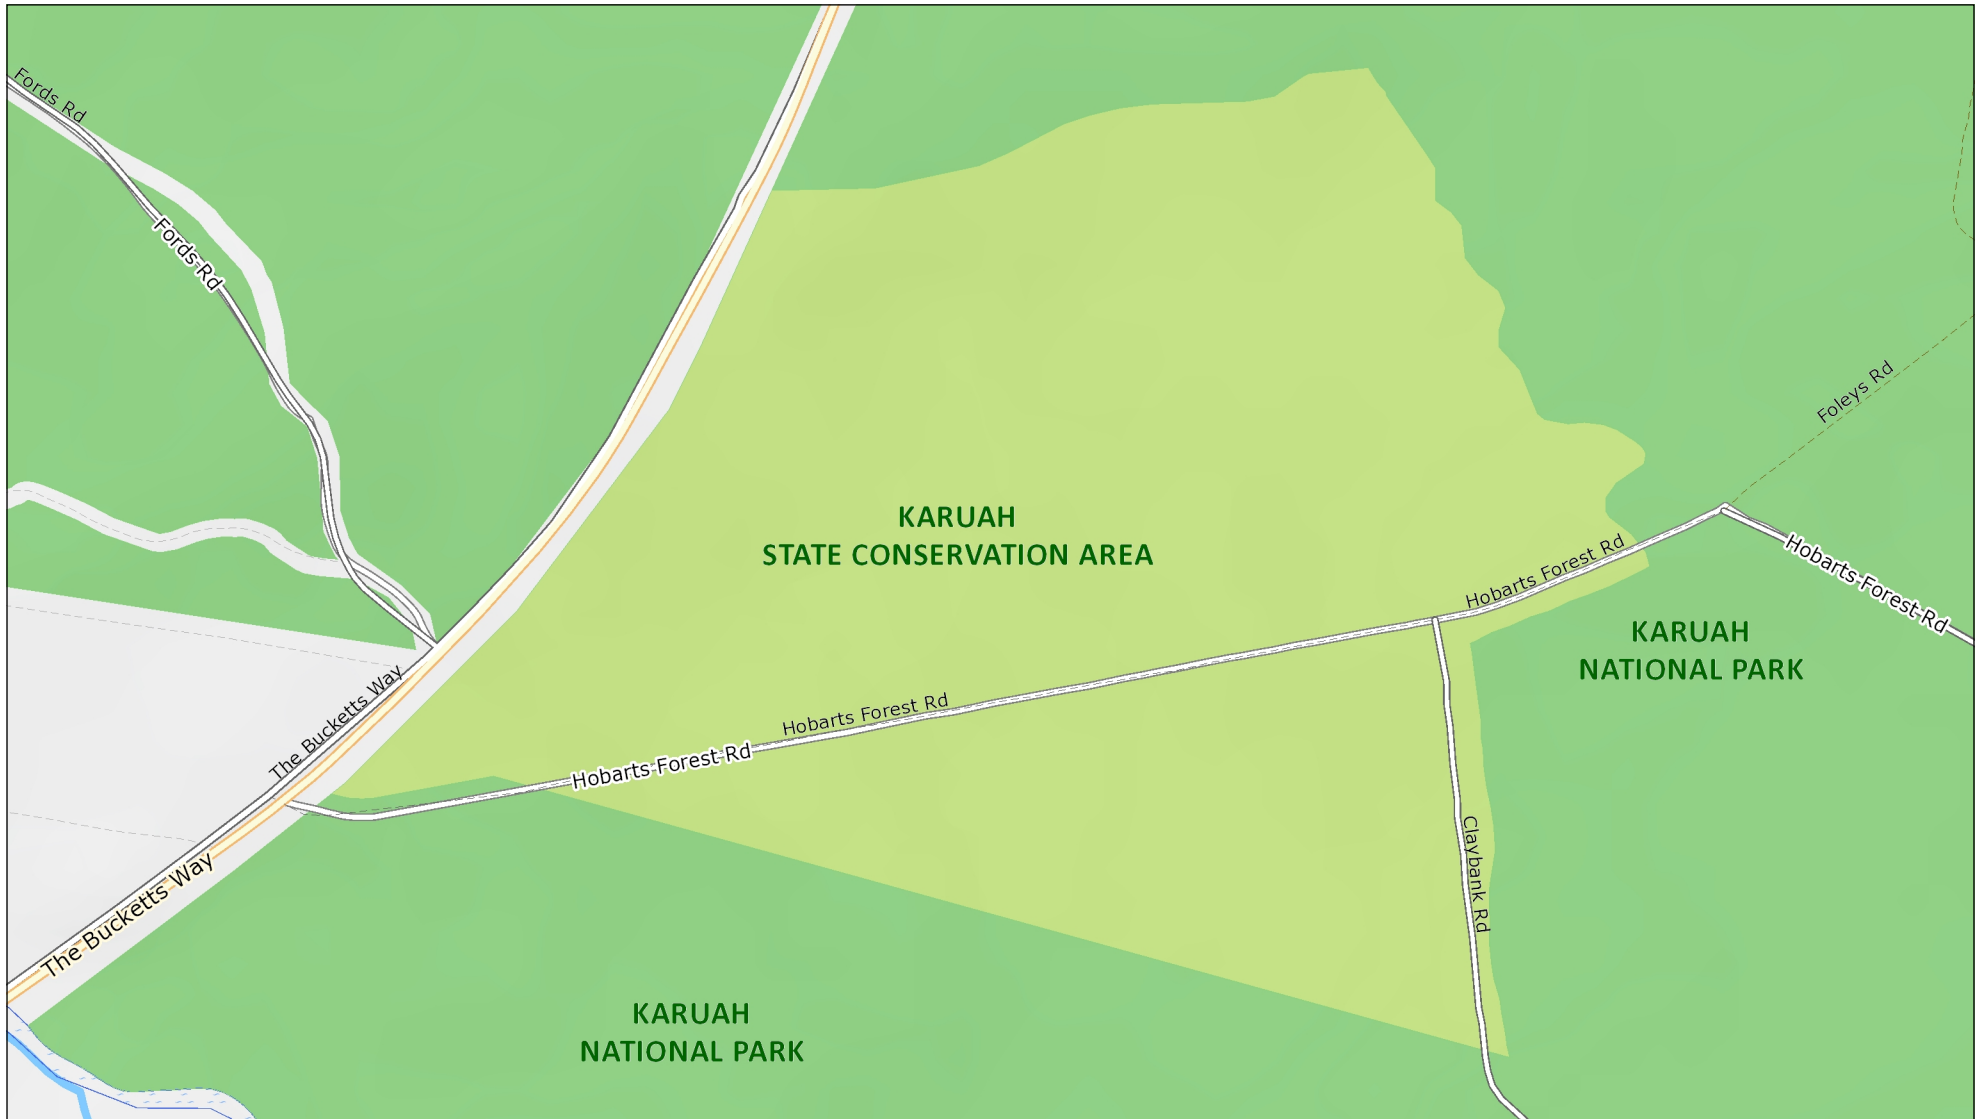

Karuah State Conservation Area

Overview

MAP INFORMATION
This map does not provide detailed information on topography, alerts or opening times and may not be suitable for some activities.
Map Published: 18-Oct-2021