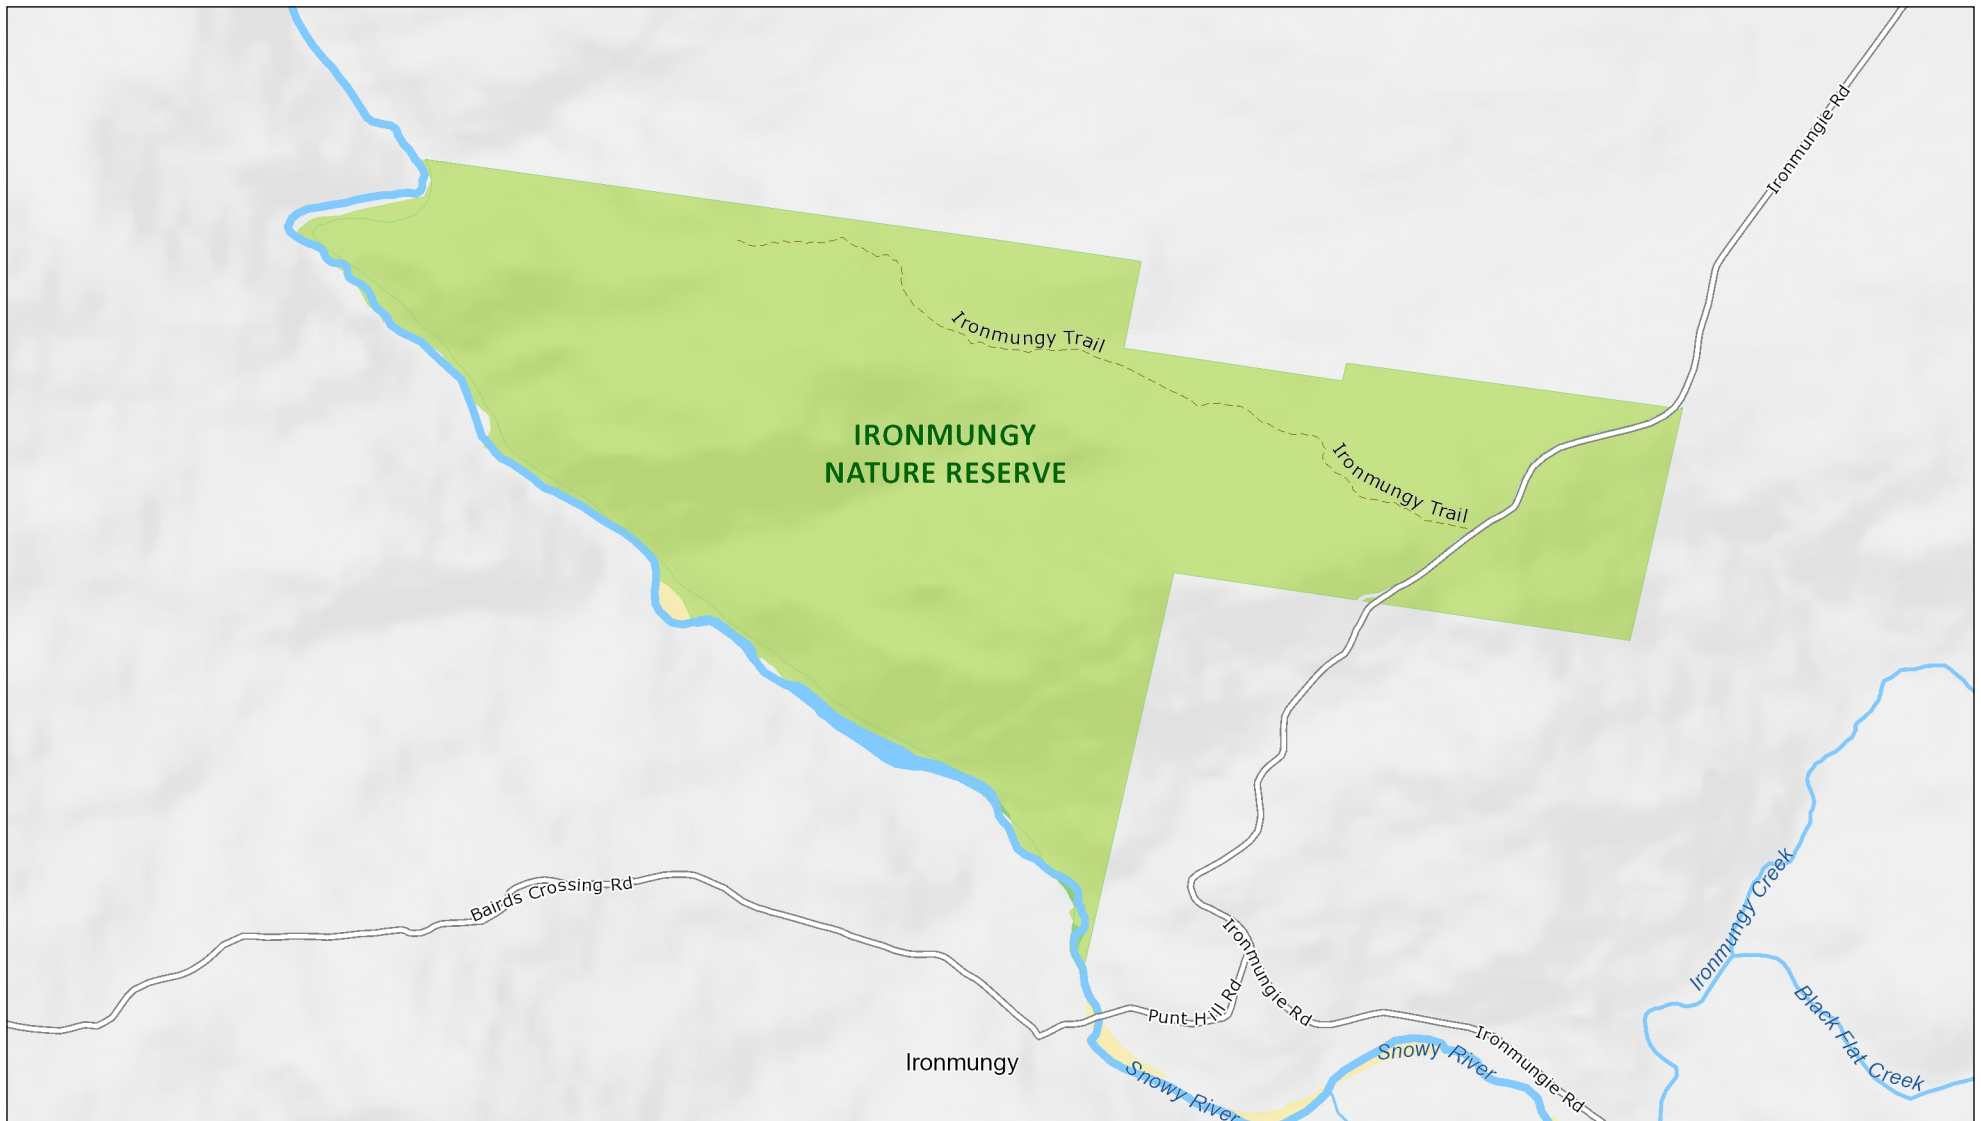

# Ironmungy Nature Reserve

Overview map

**MAP INFORMATION**  
This map does not provide detailed information on topography, alerts or opening times and may not be suitable for some activities.  
Map Published: 06-May-2021