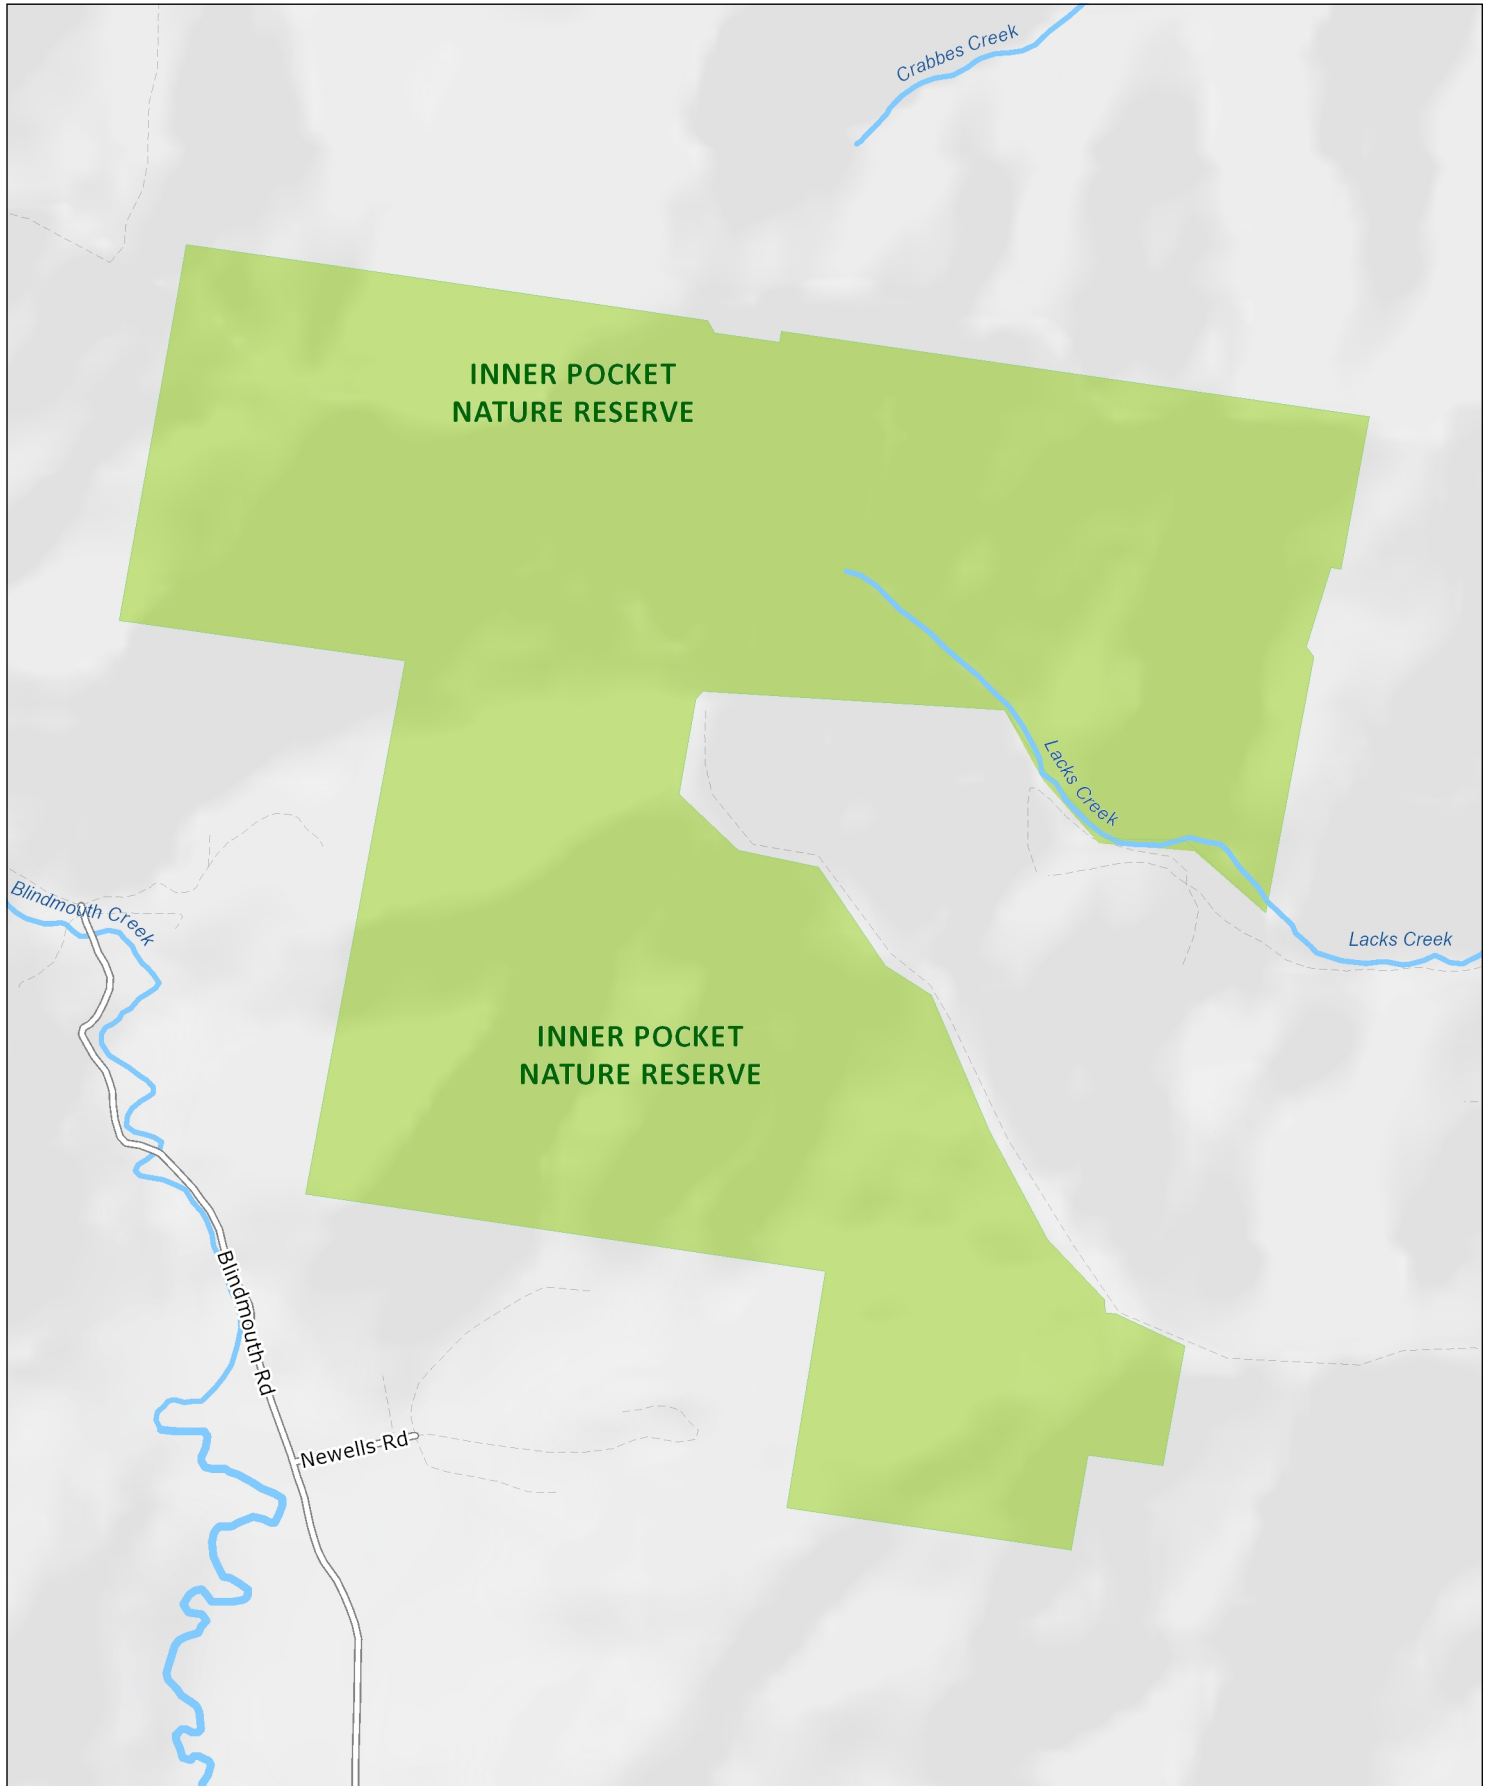

Inner Pocket Nature Reserve

Overview

MAP INFORMATION

This map does not provide detailed information on topography, alerts or opening times and may not be suitable for some activities.
Map Published: 11-Oct-2021