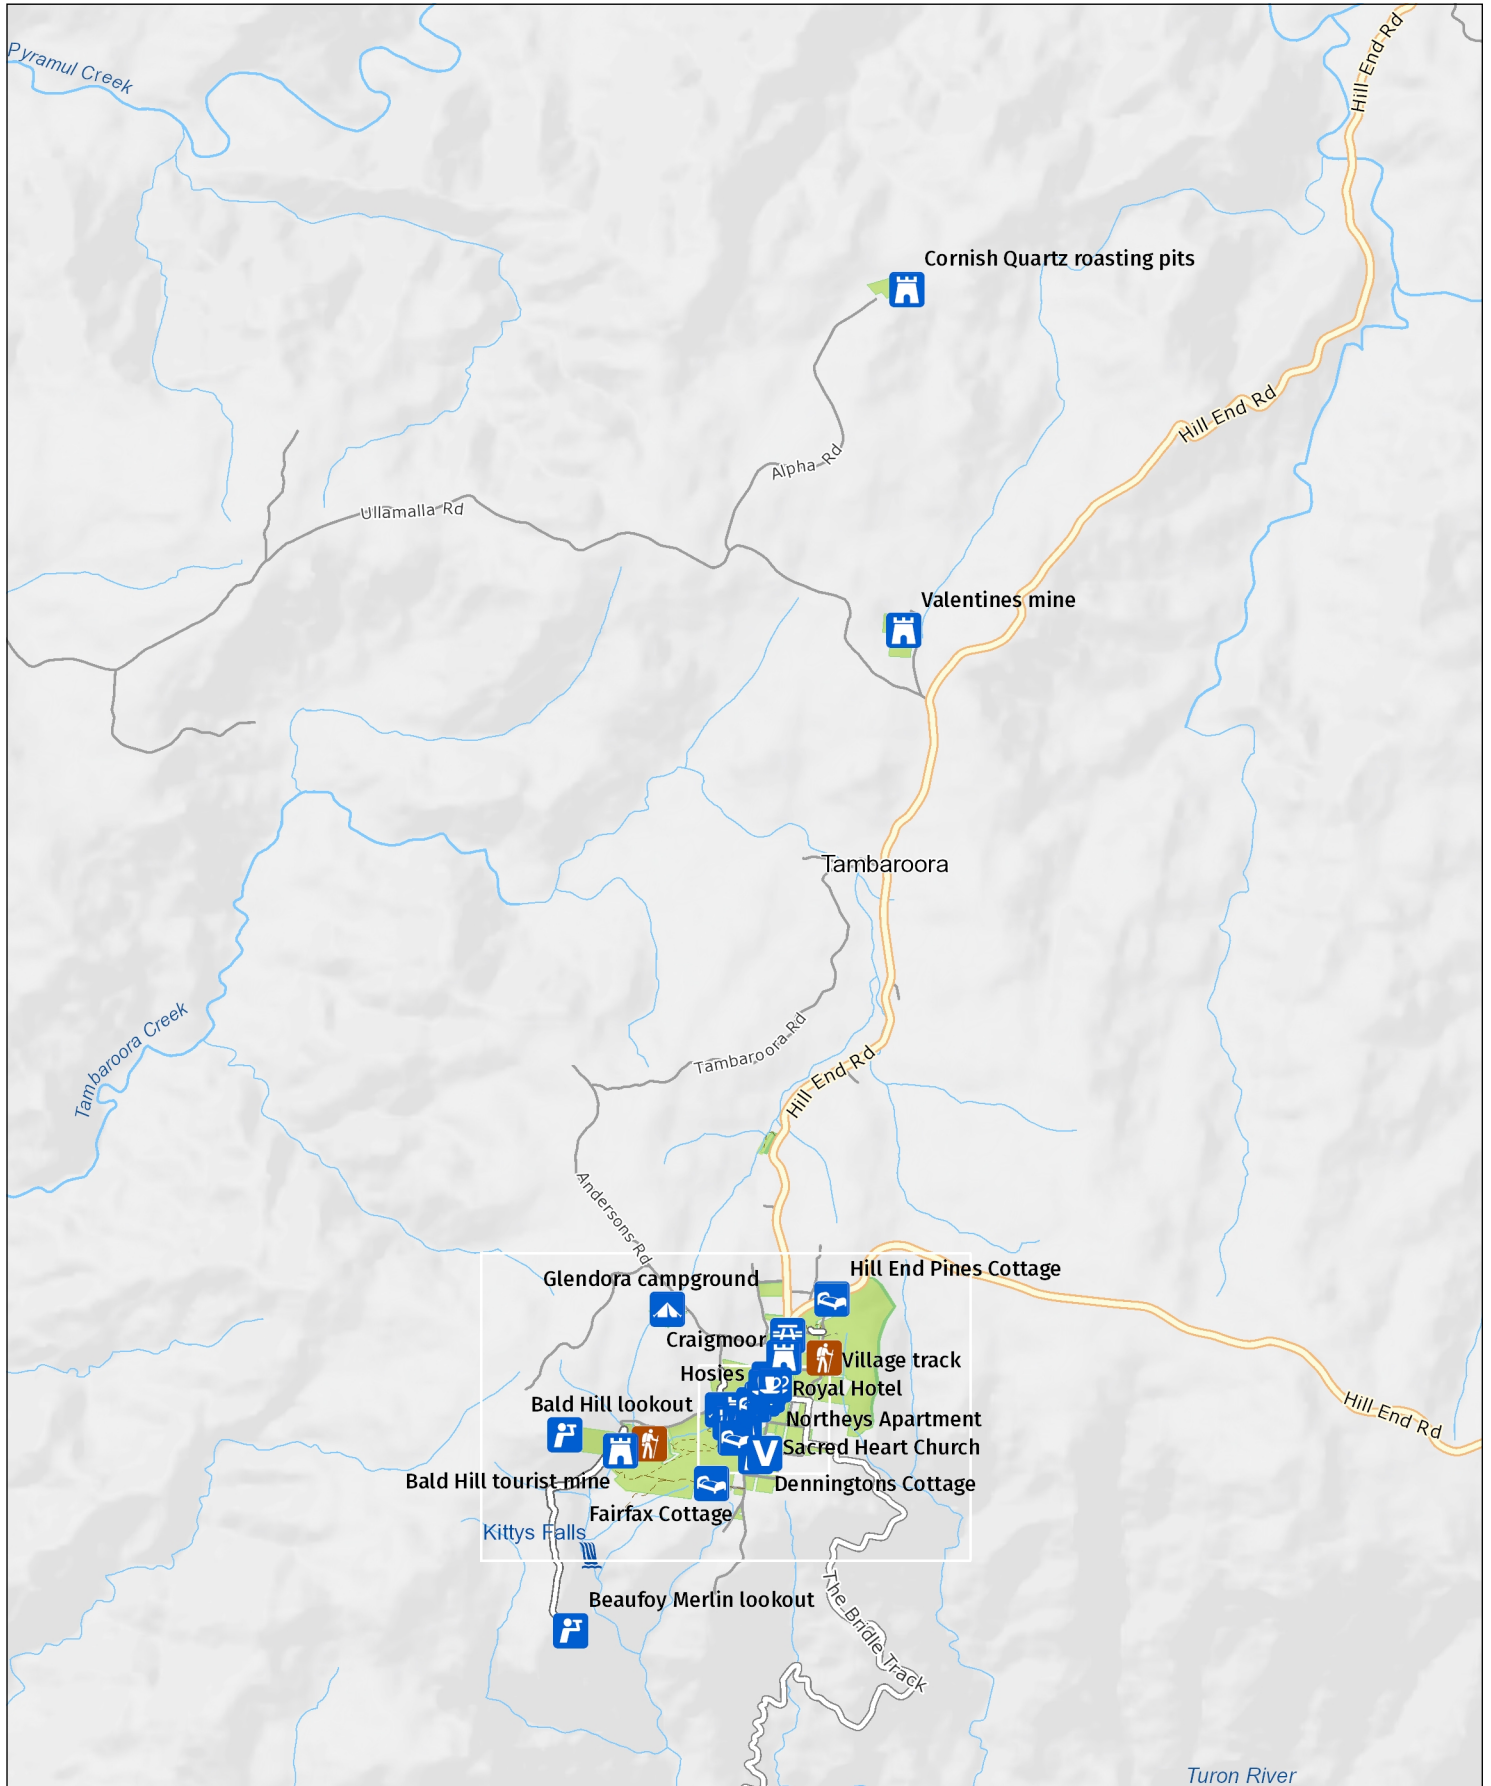

Hill End Historic Site

Overview

MAP INFORMATION
This map does not provide detailed information on topography, alerts or opening times and may not be suitable for some activities.
Map Published: 25-Jul-2022

Hill End Historic Site

Village

MAP INFORMATION
This map does not provide detailed information on topography, alerts or opening times and may not be suitable for some activities.
Map Published: 25-Jul-2022