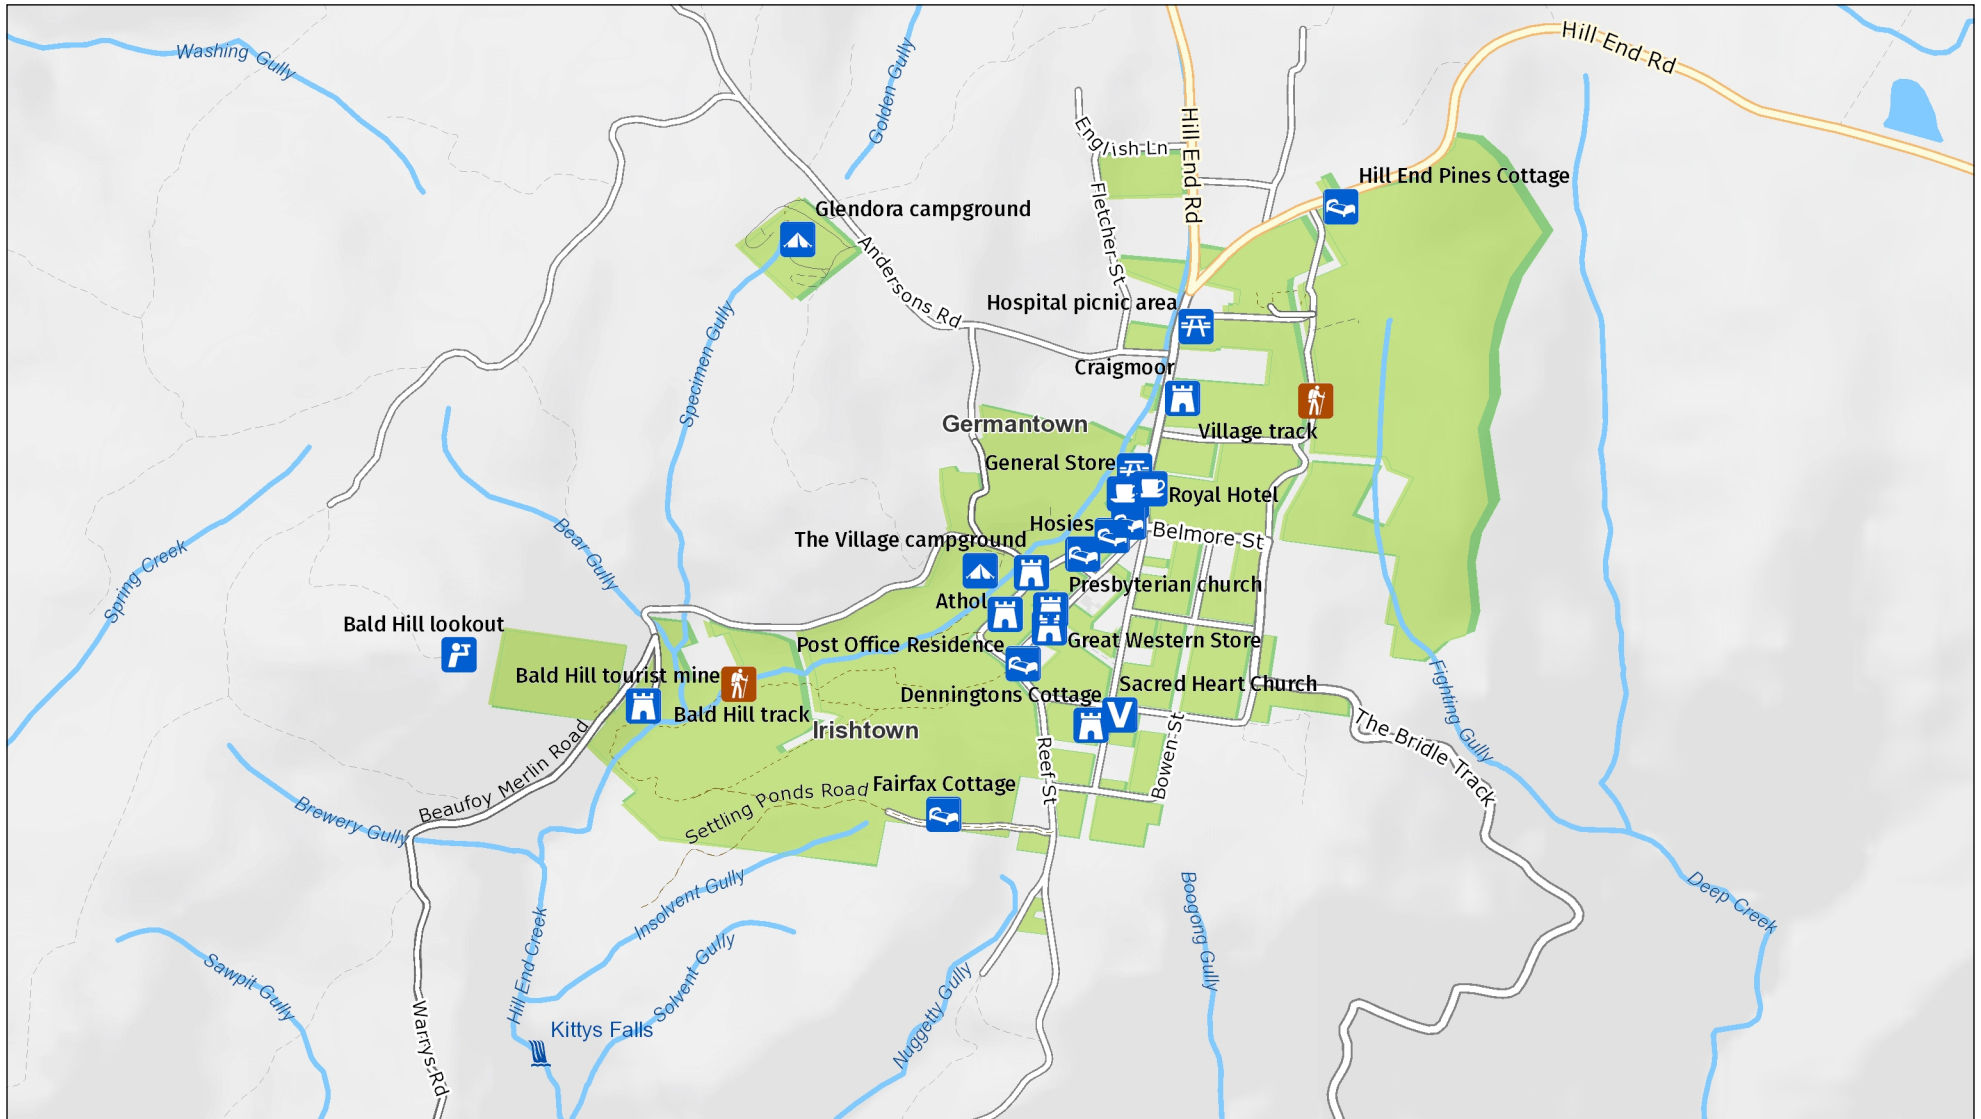

Hill End Historic Site

Overview

MAP INFORMATION
This map does not provide detailed information on topography, alerts or opening times and may not be suitable for some activities.
Map Published: 25-Jul-2022

Hill End Historic Site

Village

MAP INFORMATION
This map does not provide detailed information on topography, alerts or opening times and may not be suitable for some activities.
Map Published: 25-Jul-2022