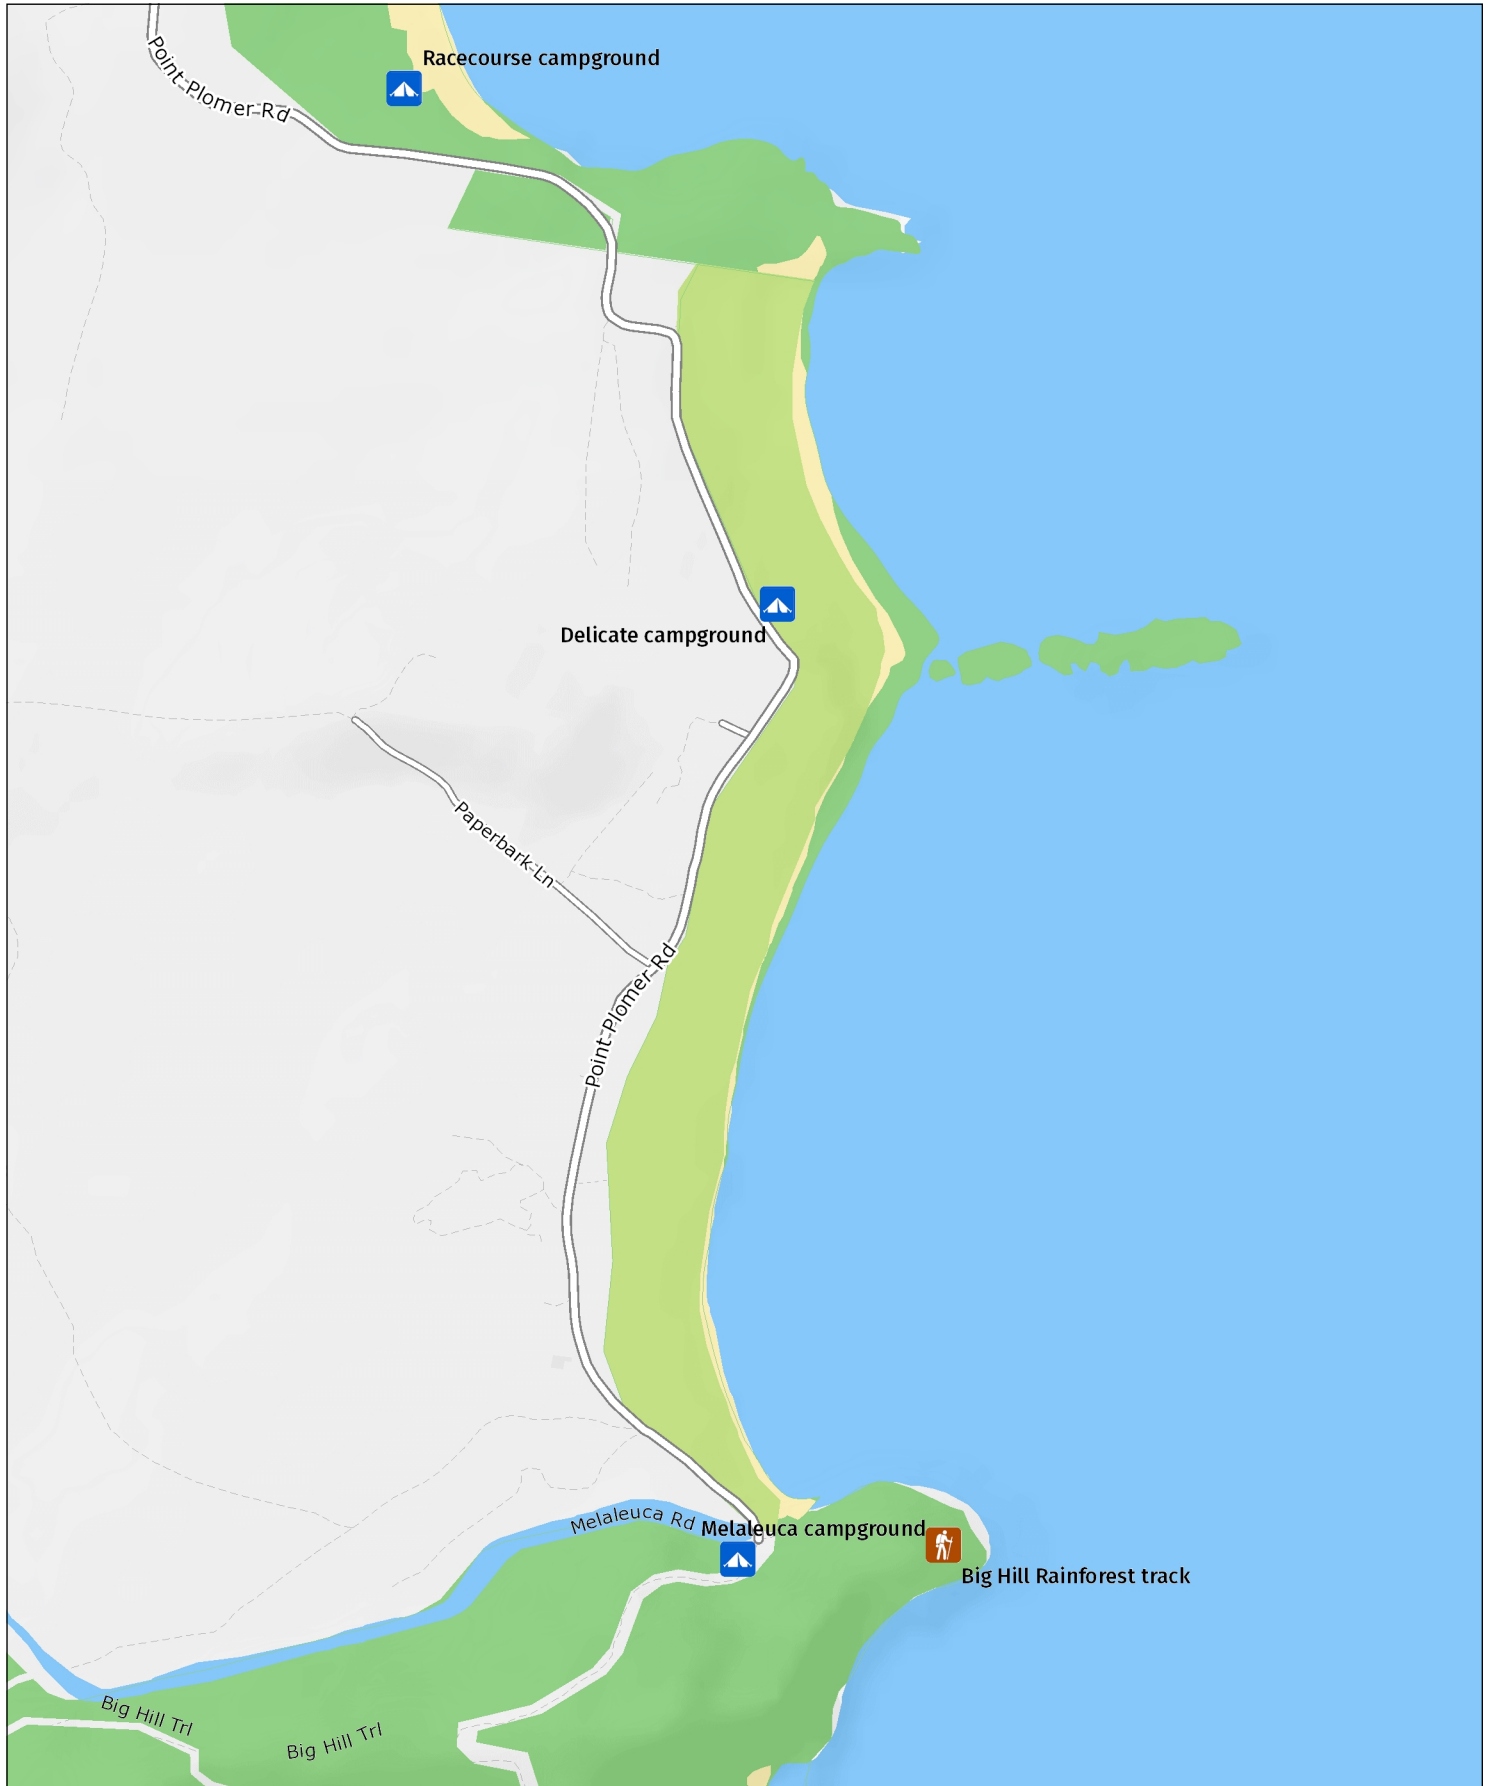

Goolawah Regional Park

Overview

MAP INFORMATION
This map does not provide detailed information on topography, alerts or opening times and may not be suitable for some activities.
Map Published: 04-Aug-2022