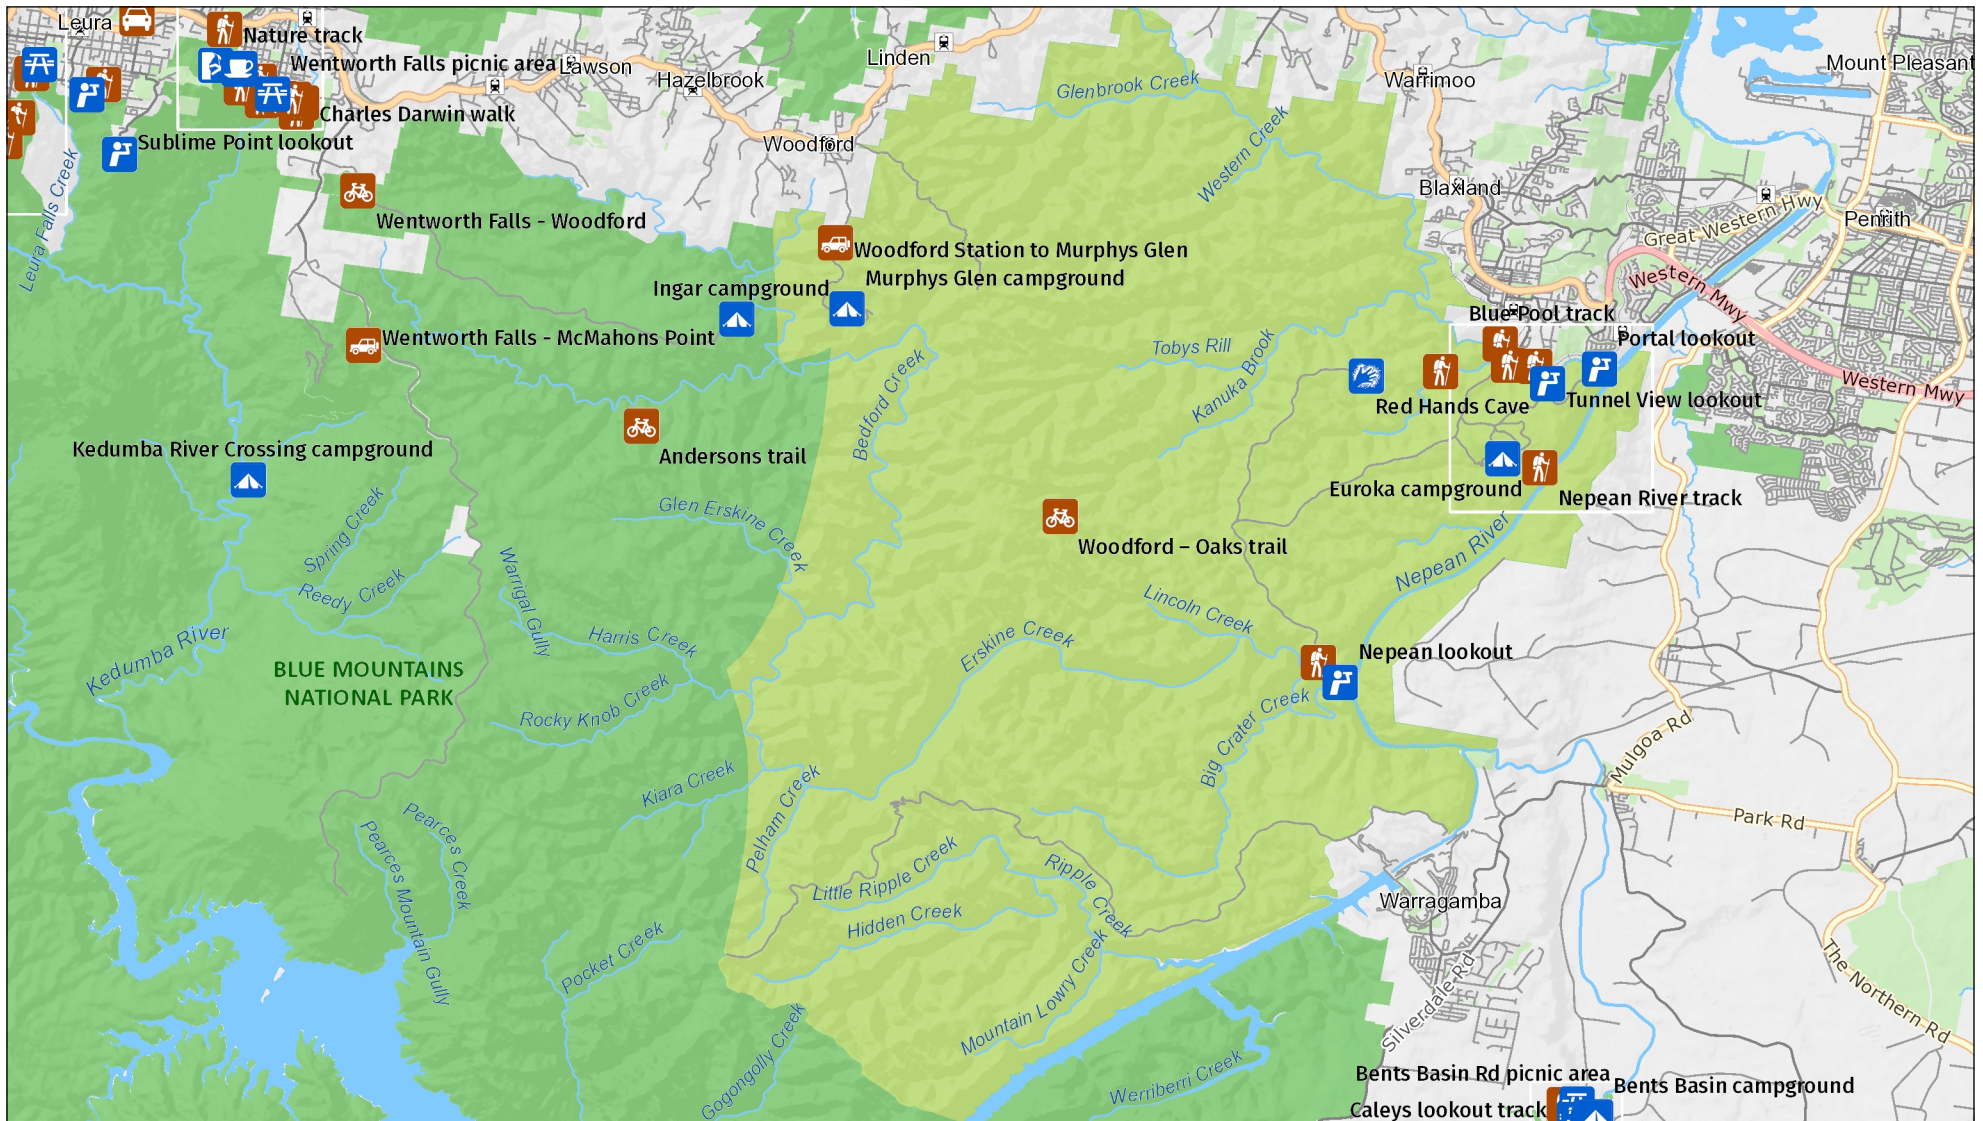

Glenbrook area

Overview

MAP INFORMATION

This map does not provide detailed information on topography, alerts or opening times and may not be suitable for some activities.
Map Published: 20-Jan-2022