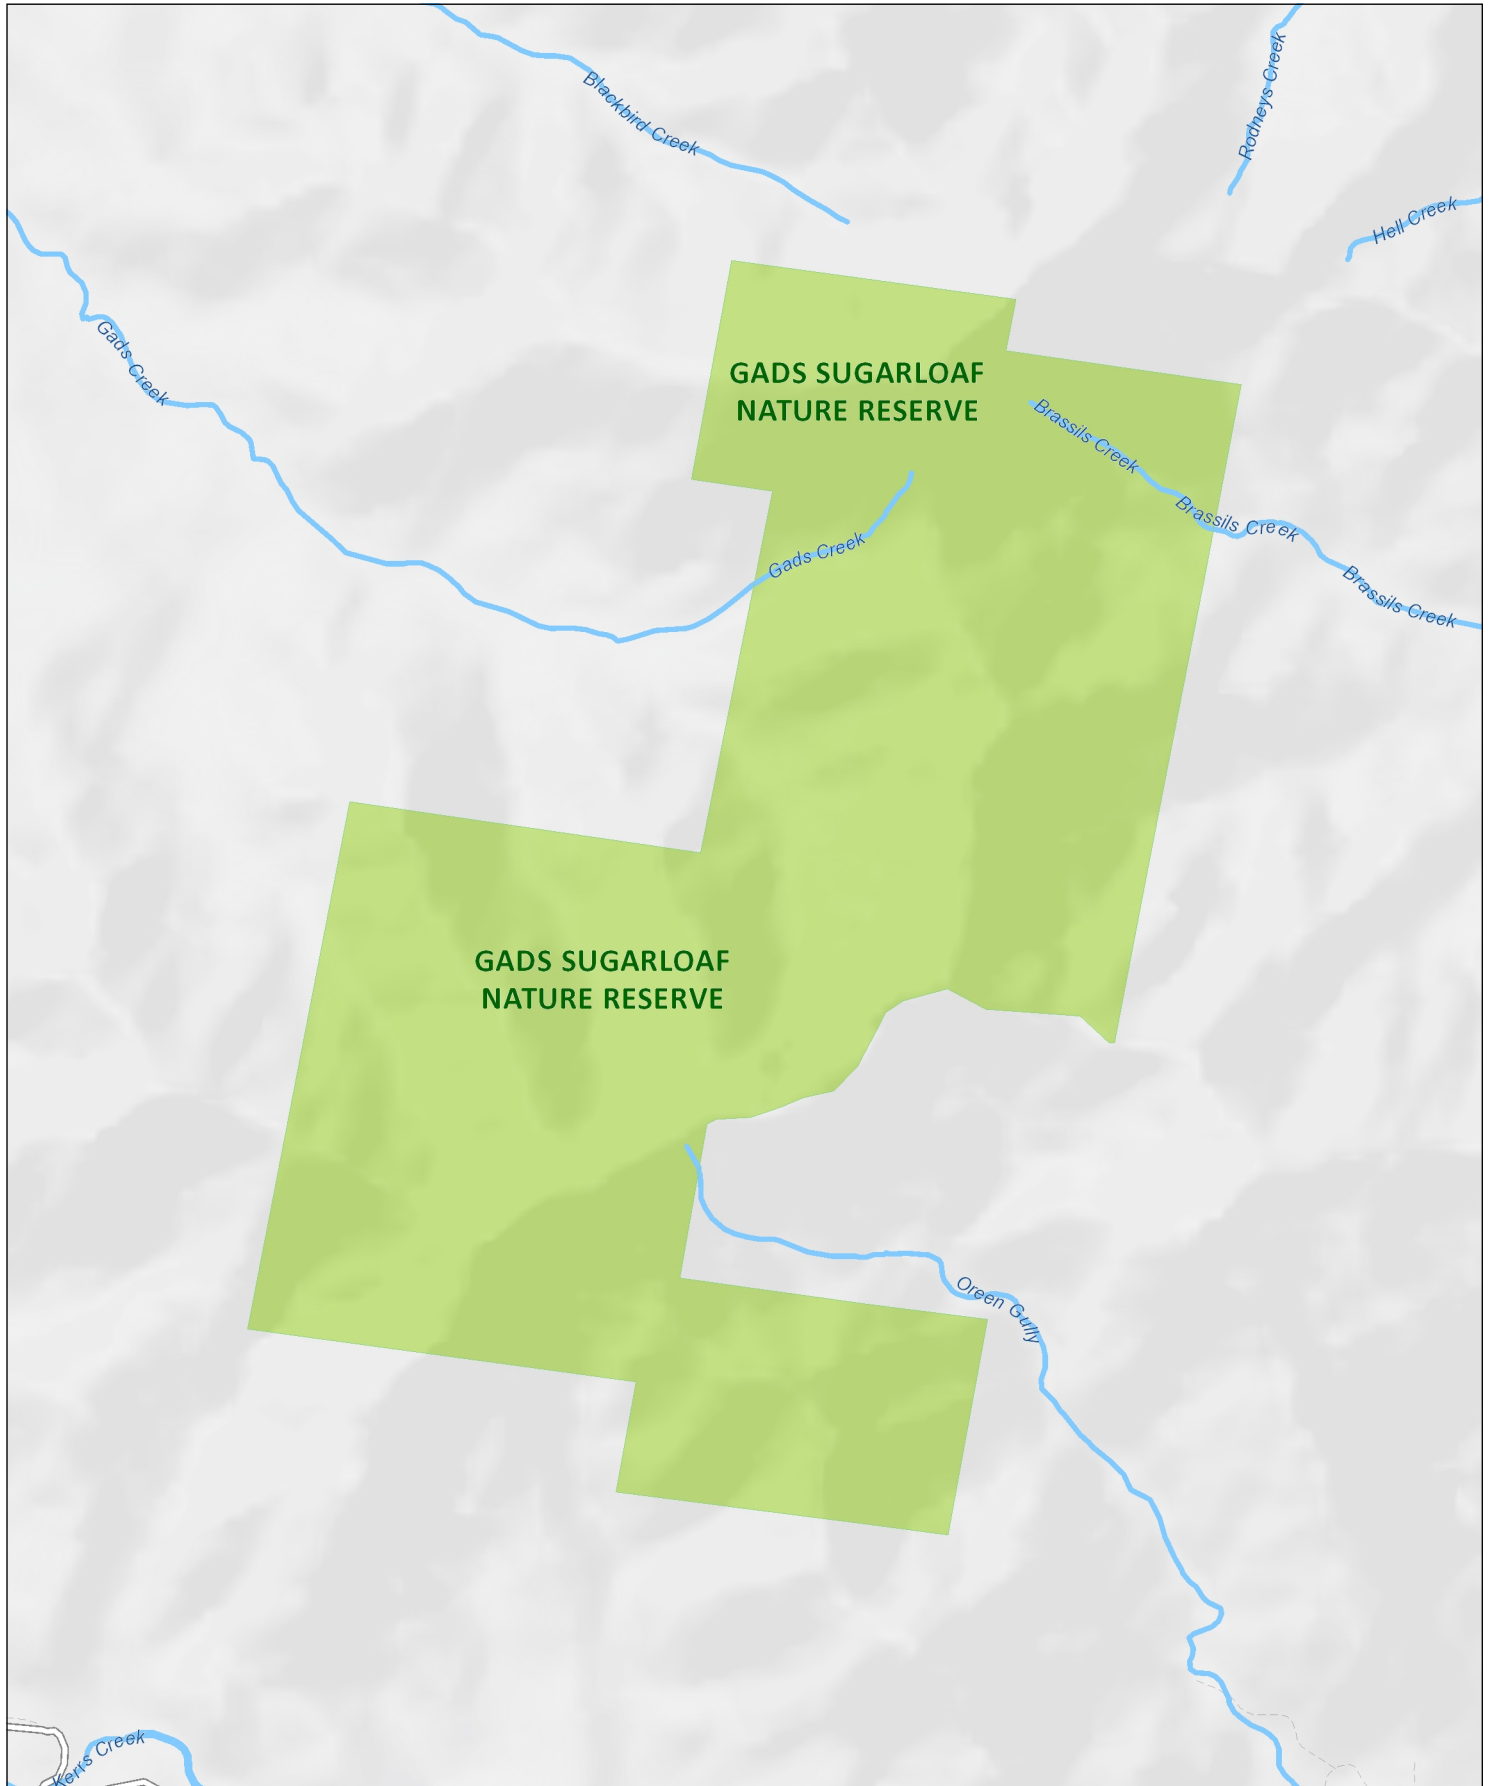

# Gads Sugarloaf Nature Reserve

Overview map

#### MAP INFORMATION

This map does not provide detailed information on topography, alerts or opening times and may not be suitable for some activities.  
Map Published: 29-Apr-2021