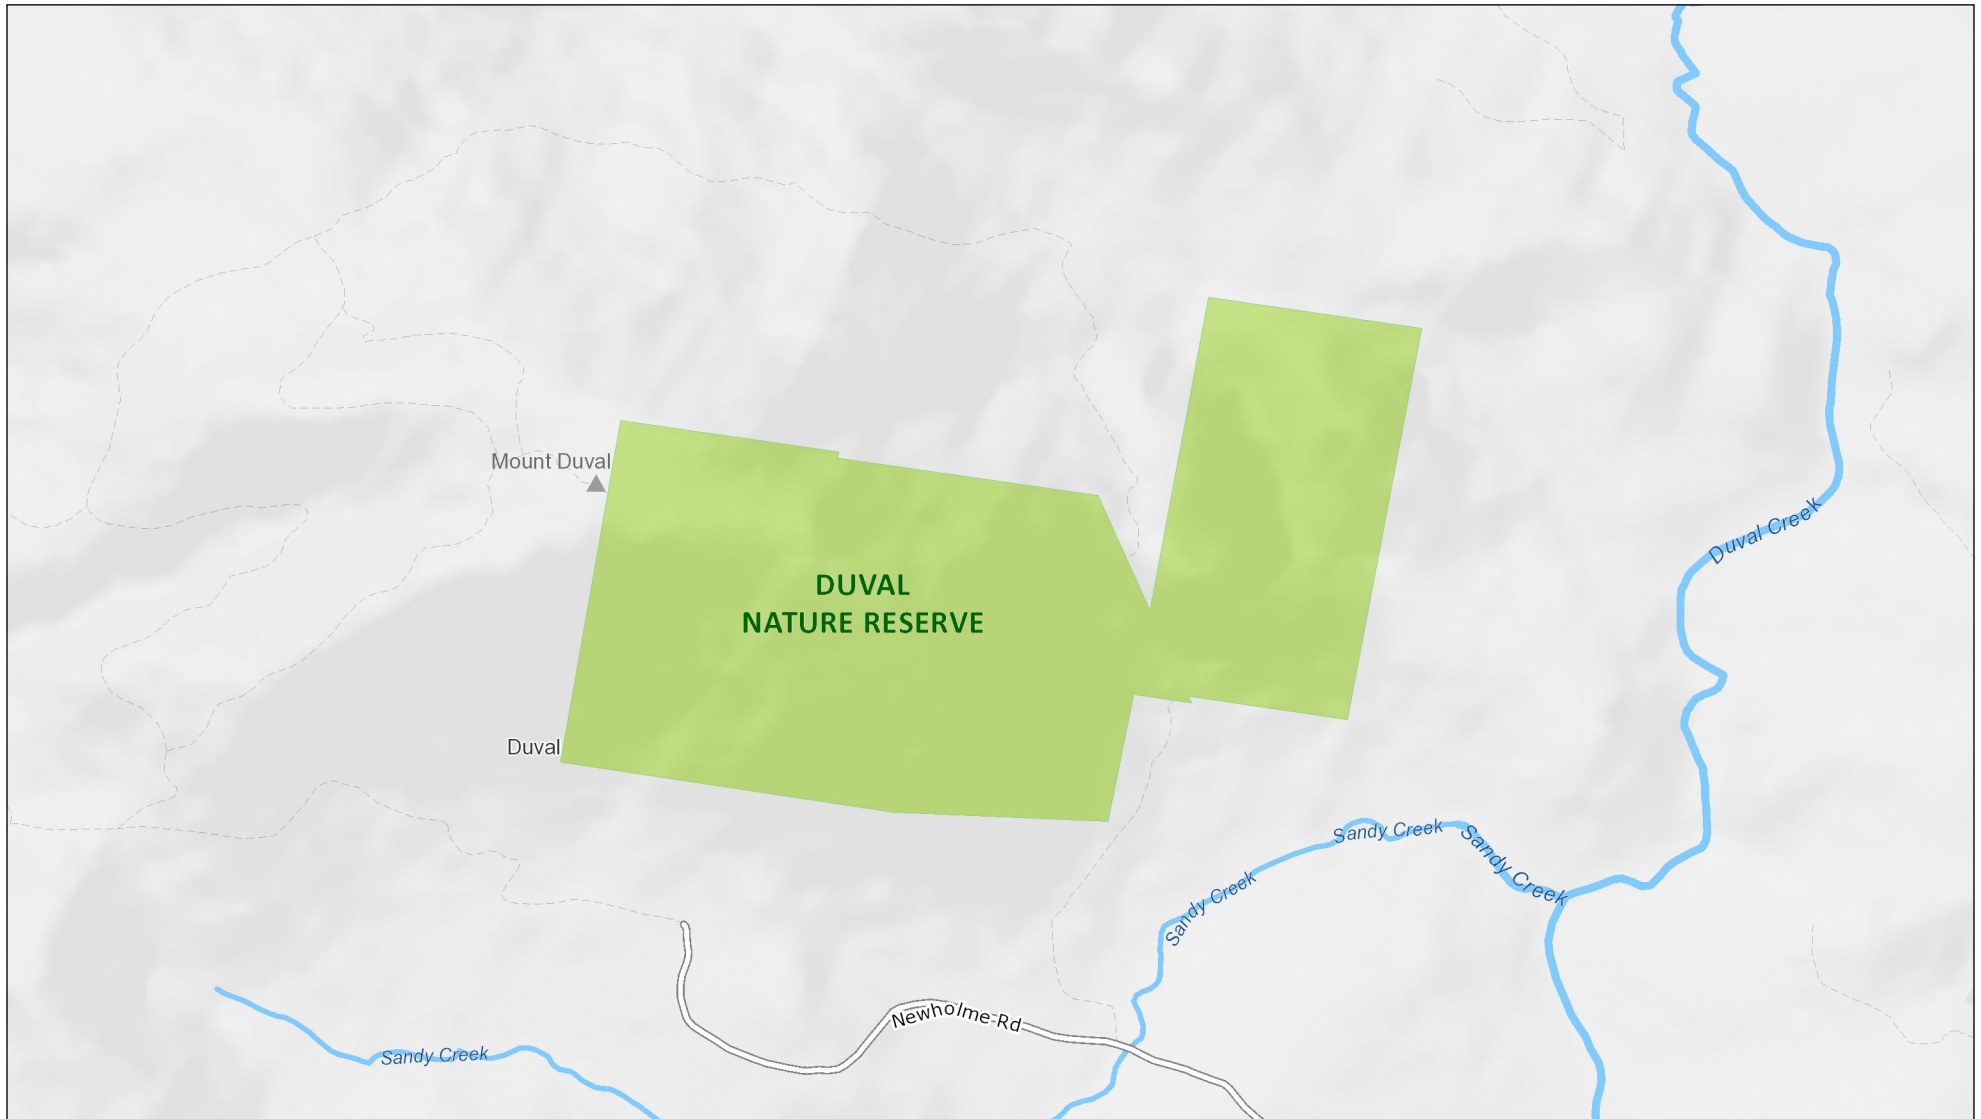

Duval Nature Reserve

Overview

MAP INFORMATION
This map does not provide detailed information on topography, alerts or opening times and may not be suitable for some activities.
Map Published: 29-Sep-2021