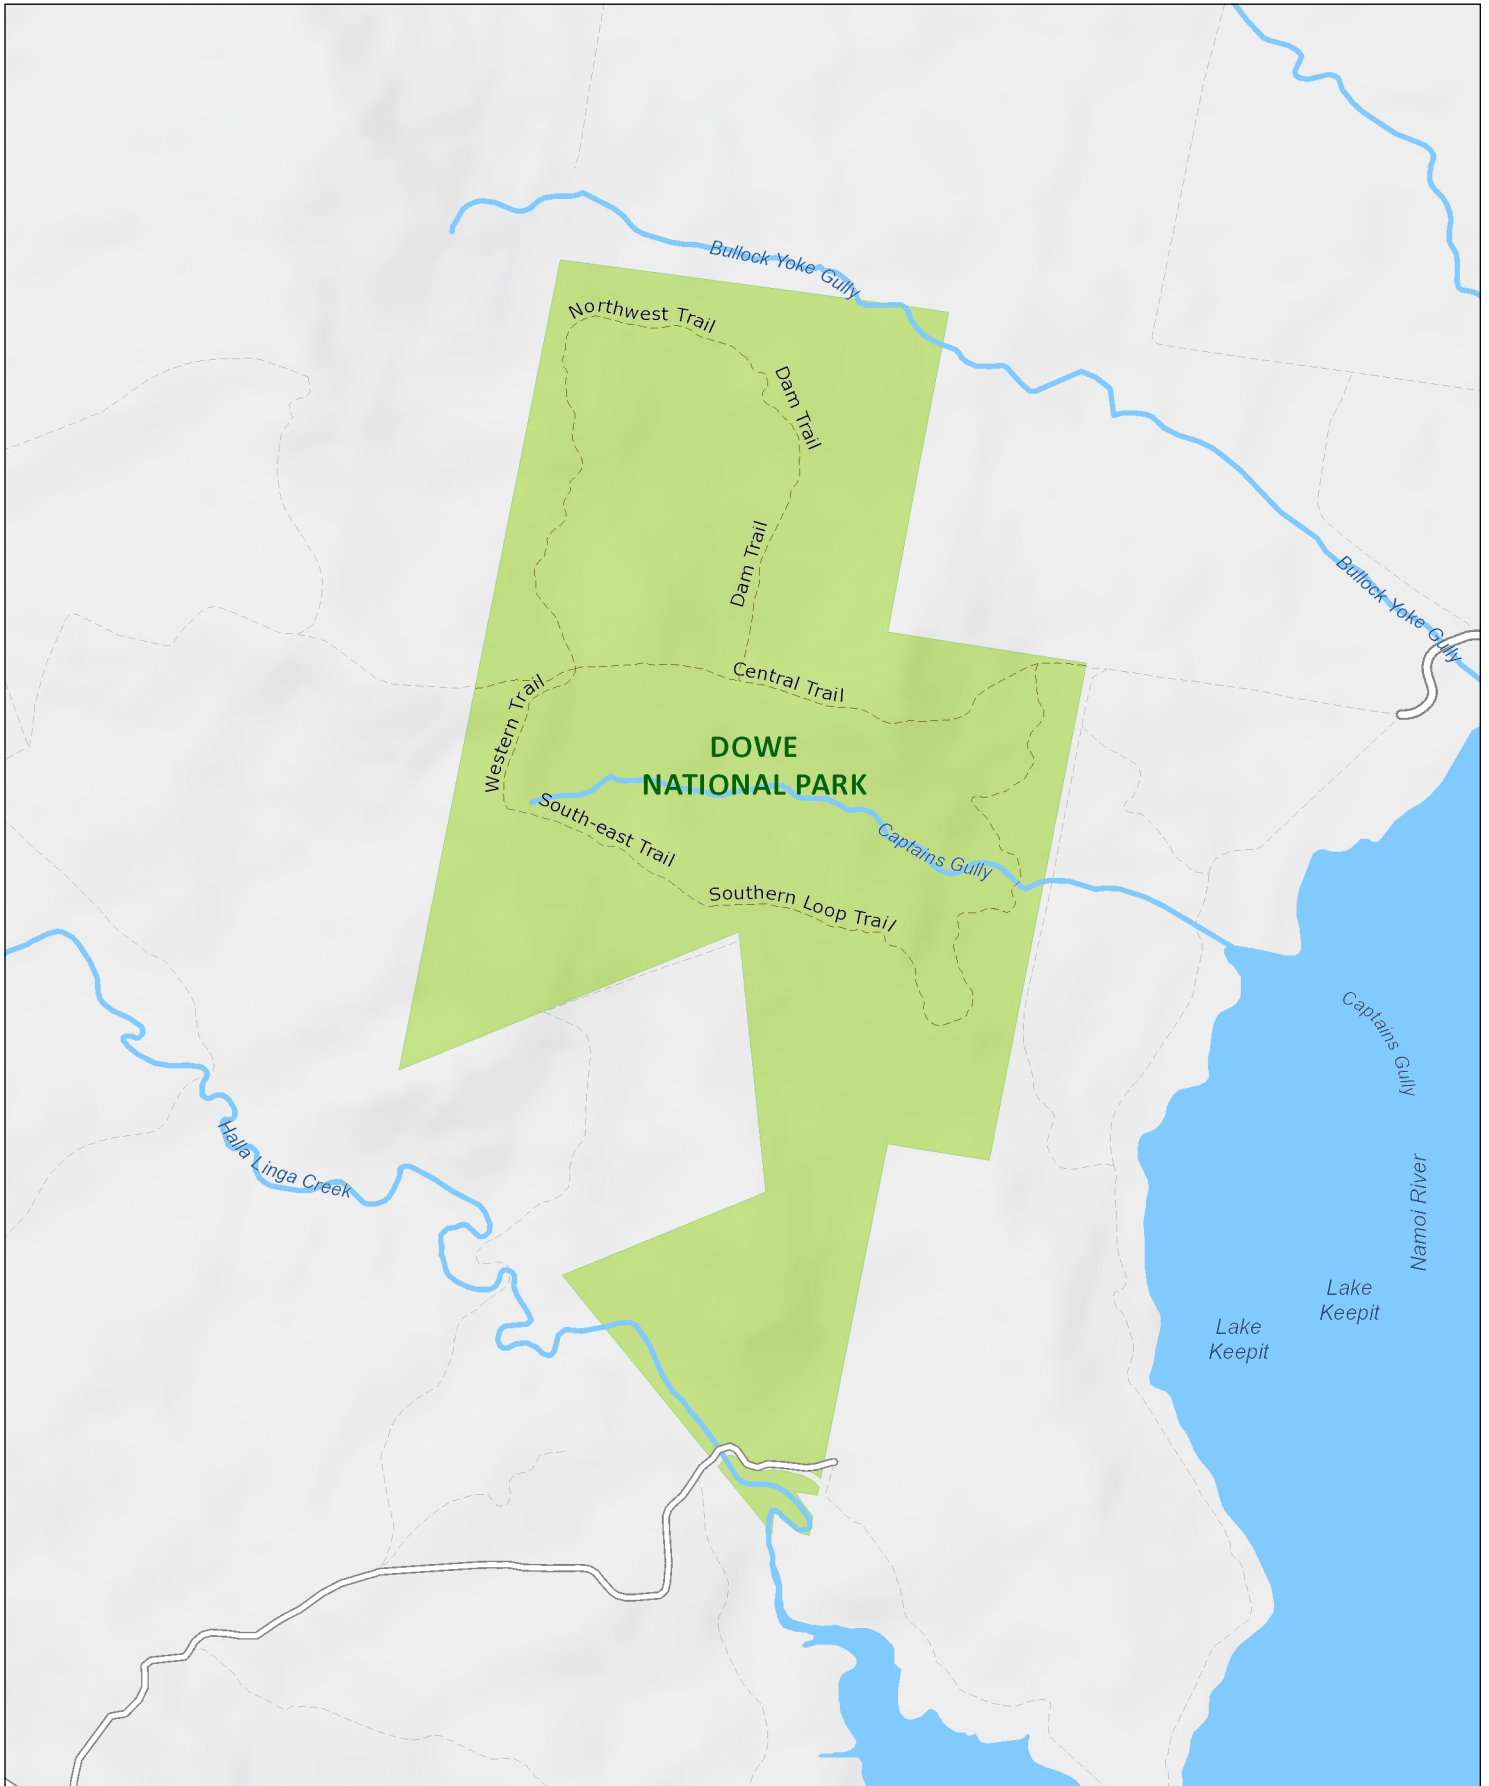

Dowe National Park

Overview

MAP INFORMATION

This map does not provide detailed information on topography, alerts or opening times and may not be suitable for some activities.
Map Published: 29-Sep-2021