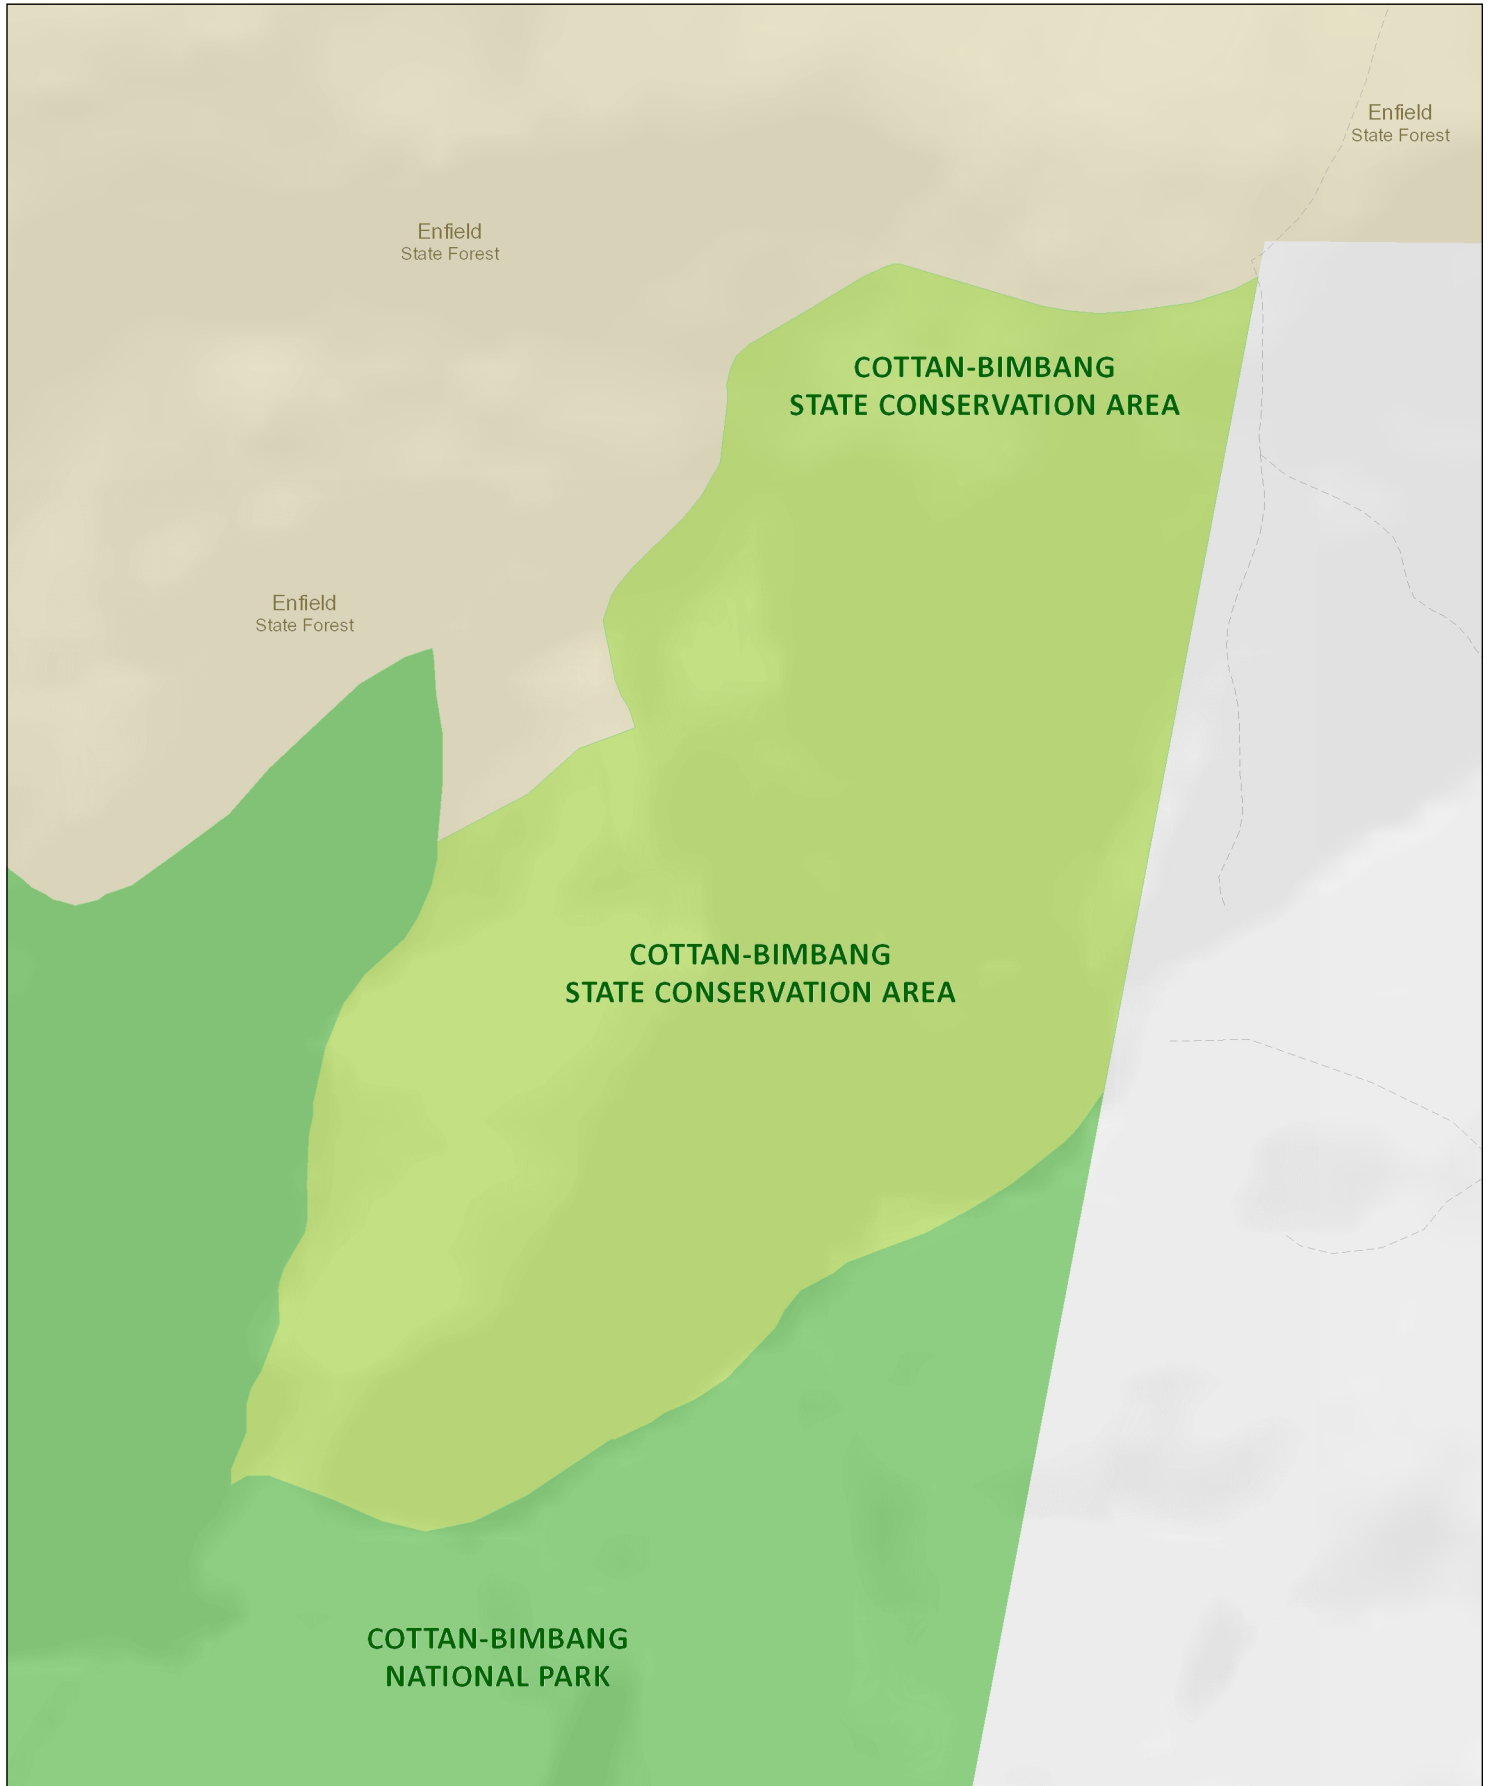

Cattan-Bimbang State Conservation Area

Overview

MAP INFORMATION

This map does not provide detailed information on topography, alerts or opening times and may not be suitable for some activities.
Map Published: 29-Sep-2021