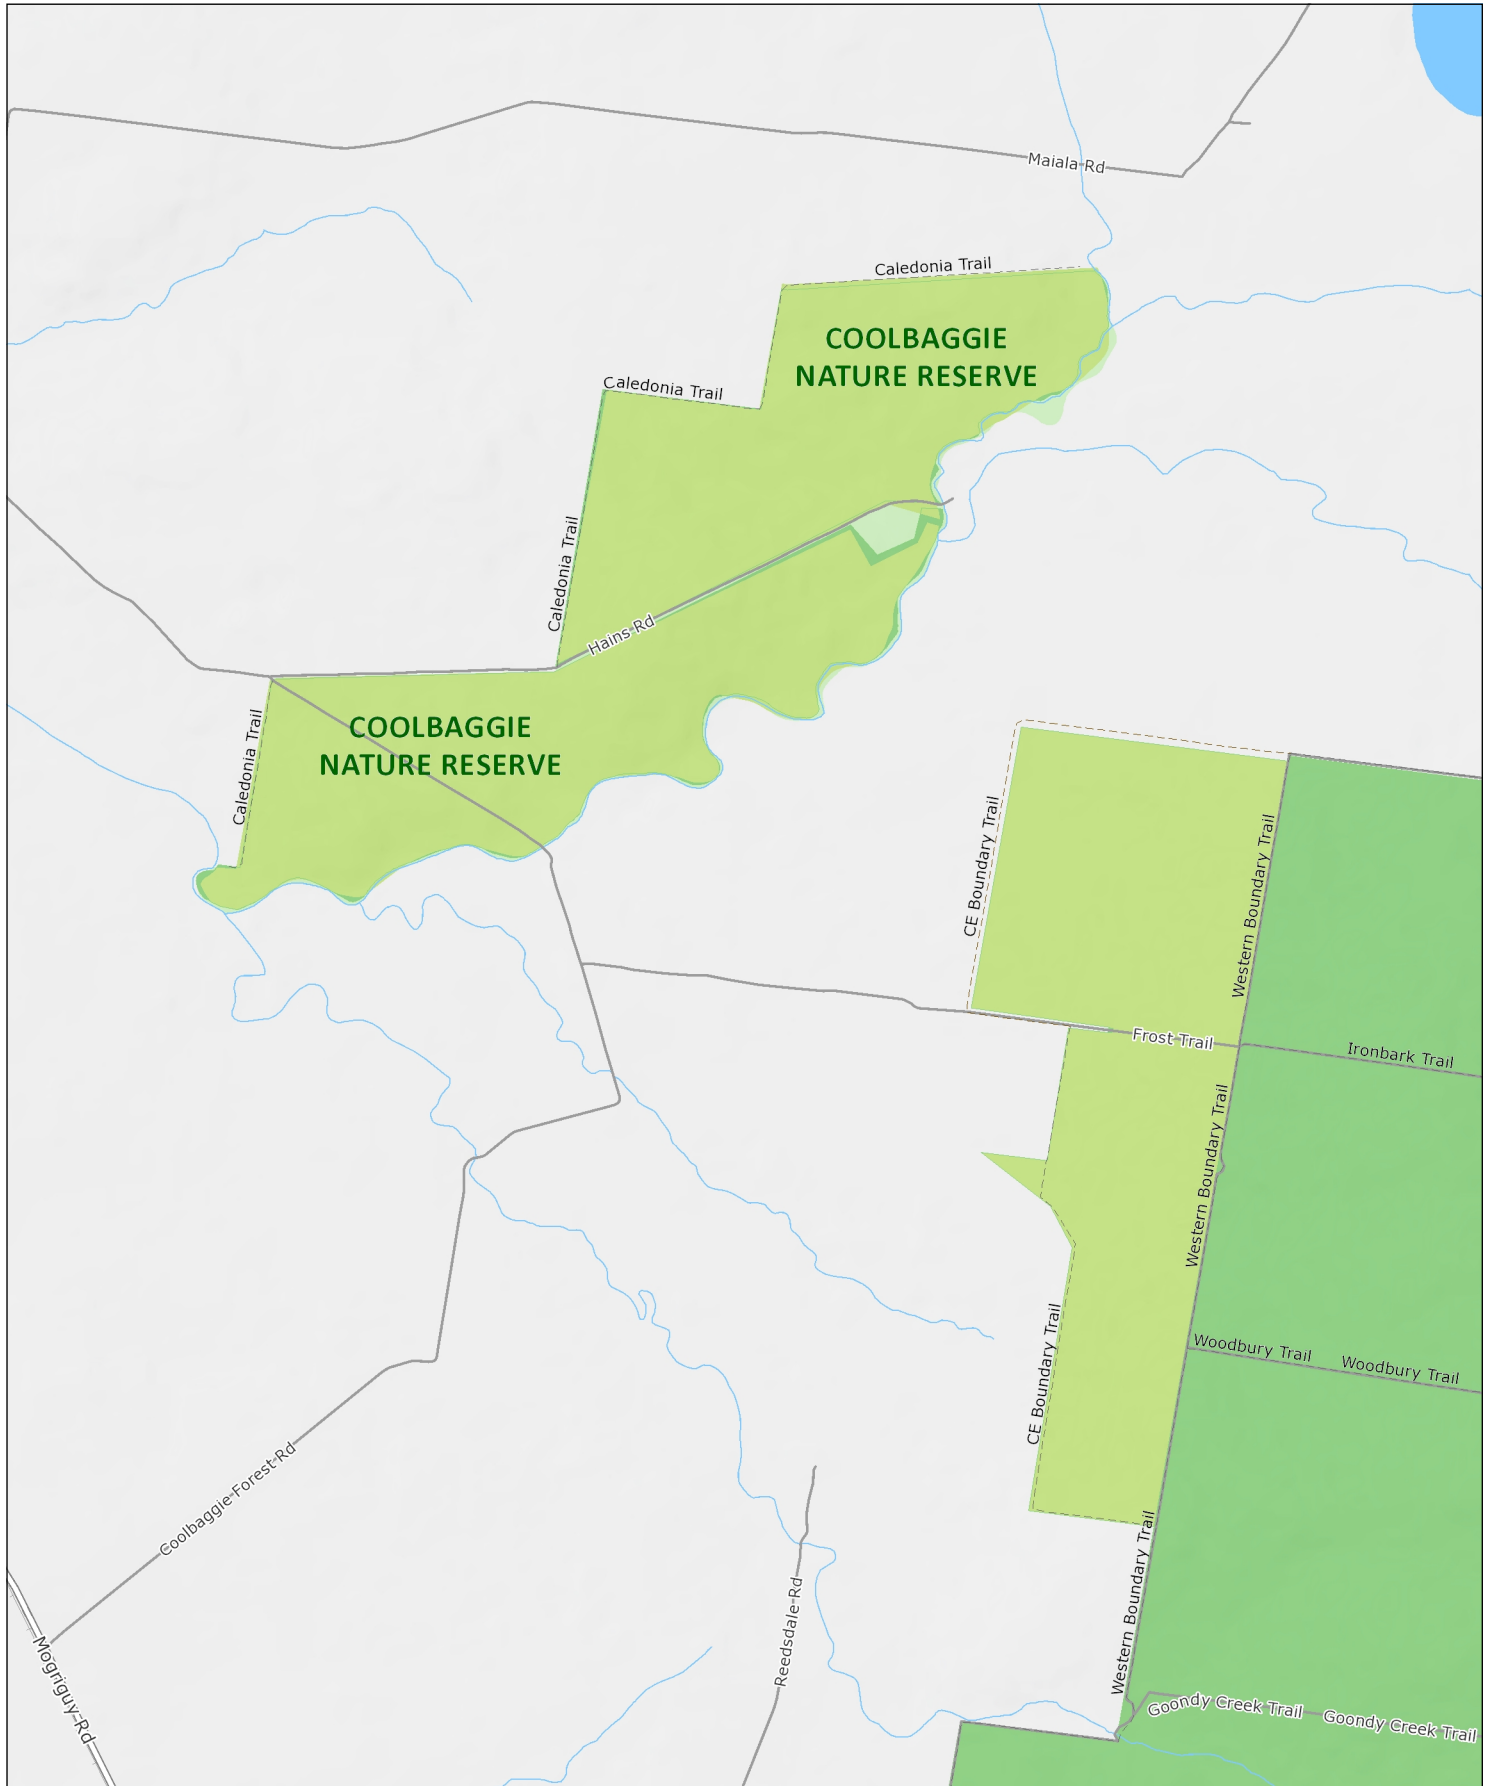

Coolbaggie Nature Reserve

Overview map

MAP INFORMATION

This map does not provide detailed information on topography, alerts or opening times and may not be suitable for some activities.
Map Published: 16-Apr-2021