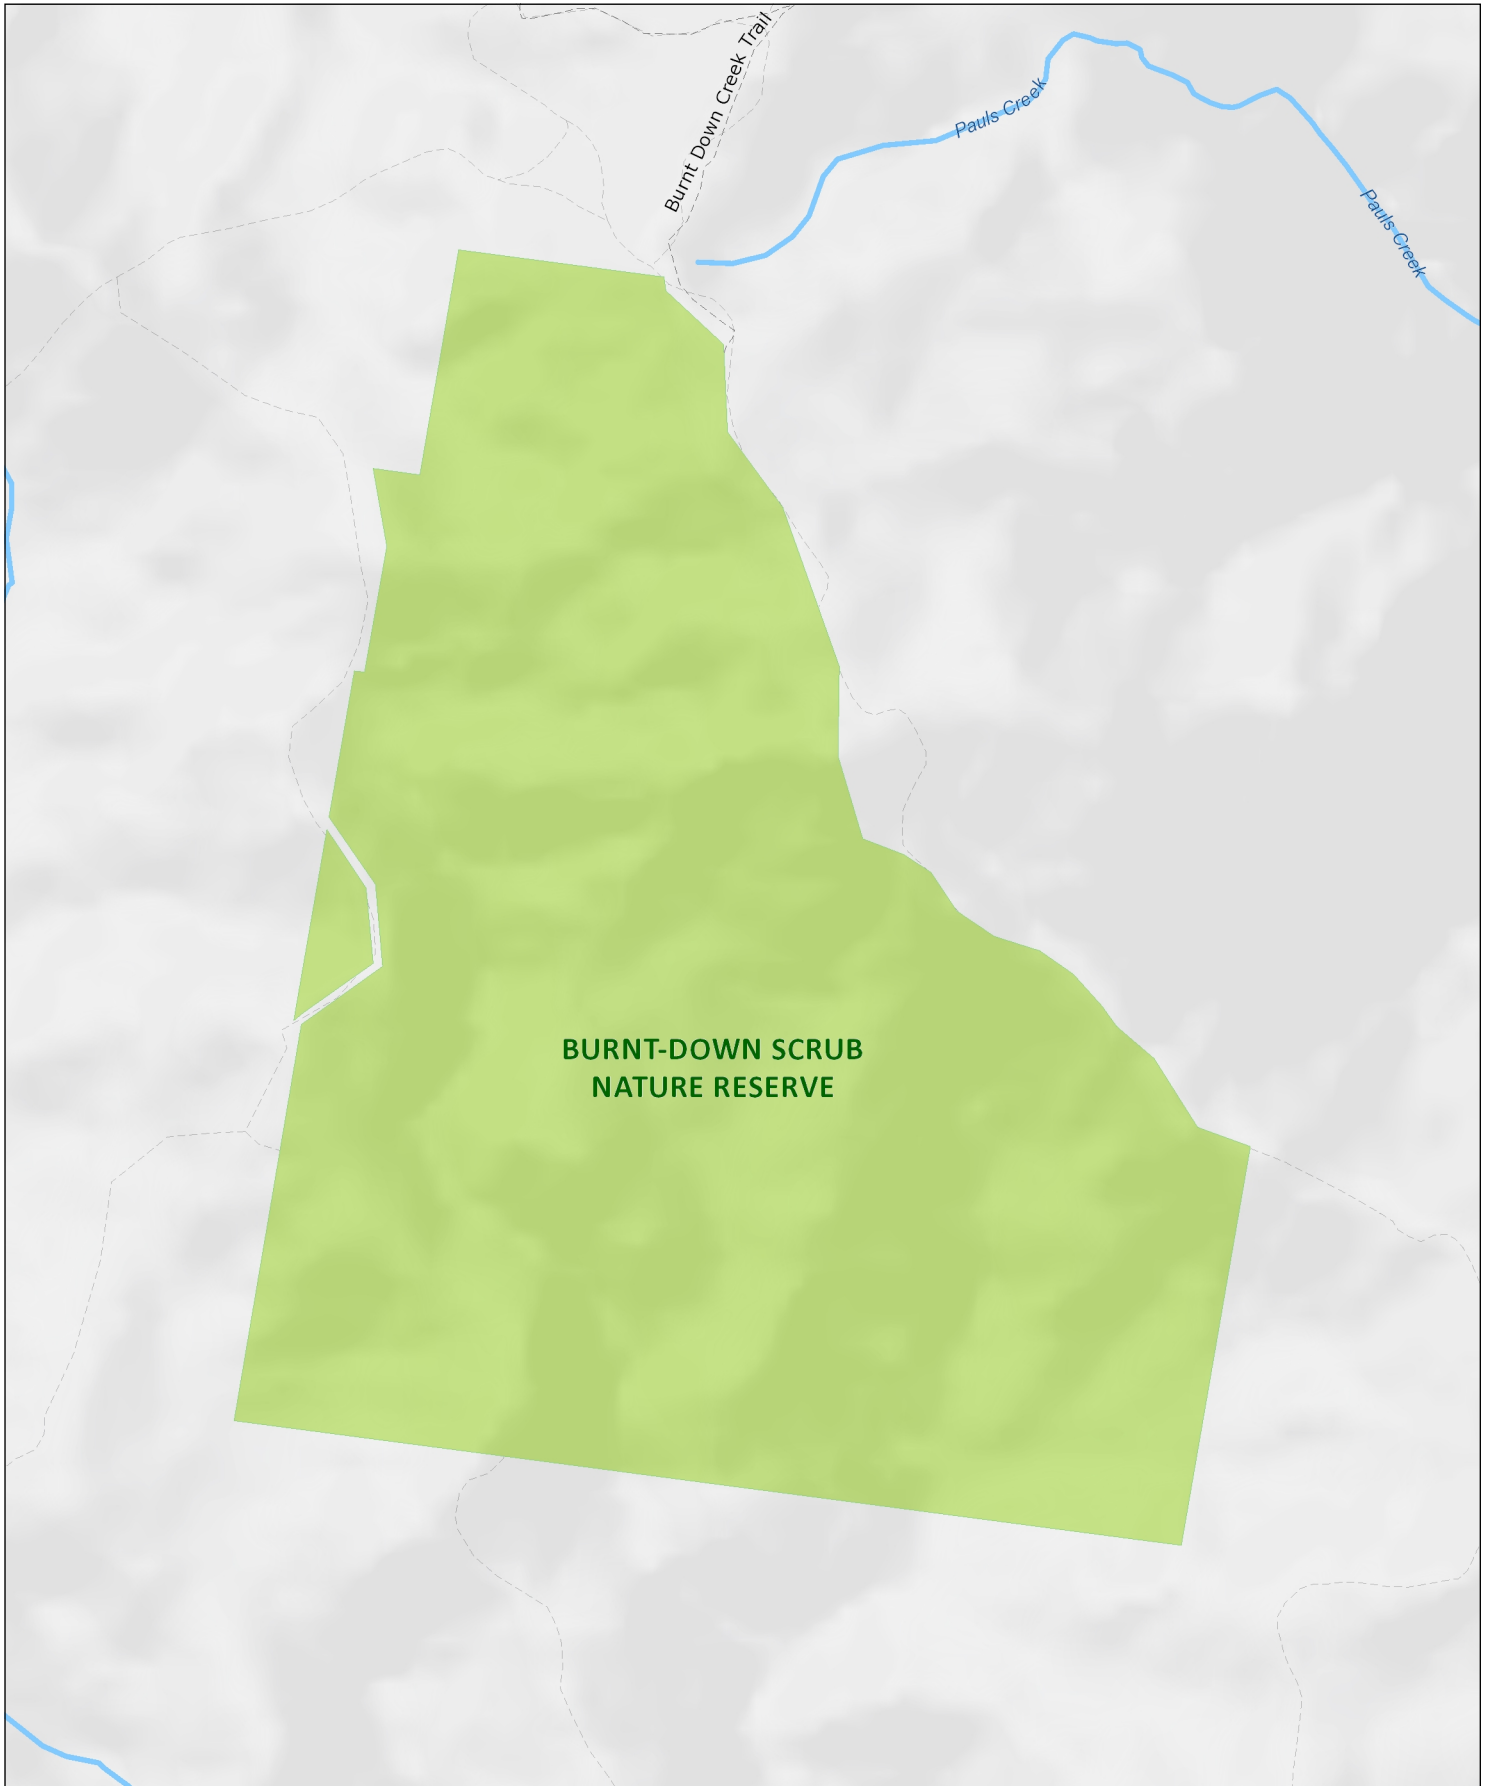

Burnt-Down Scrub Nature Reserve

Overview

MAP INFORMATION

This map does not provide detailed information on topography, alerts or opening times and may not be suitable for some activities.
Map Published: 29-Sep-2021