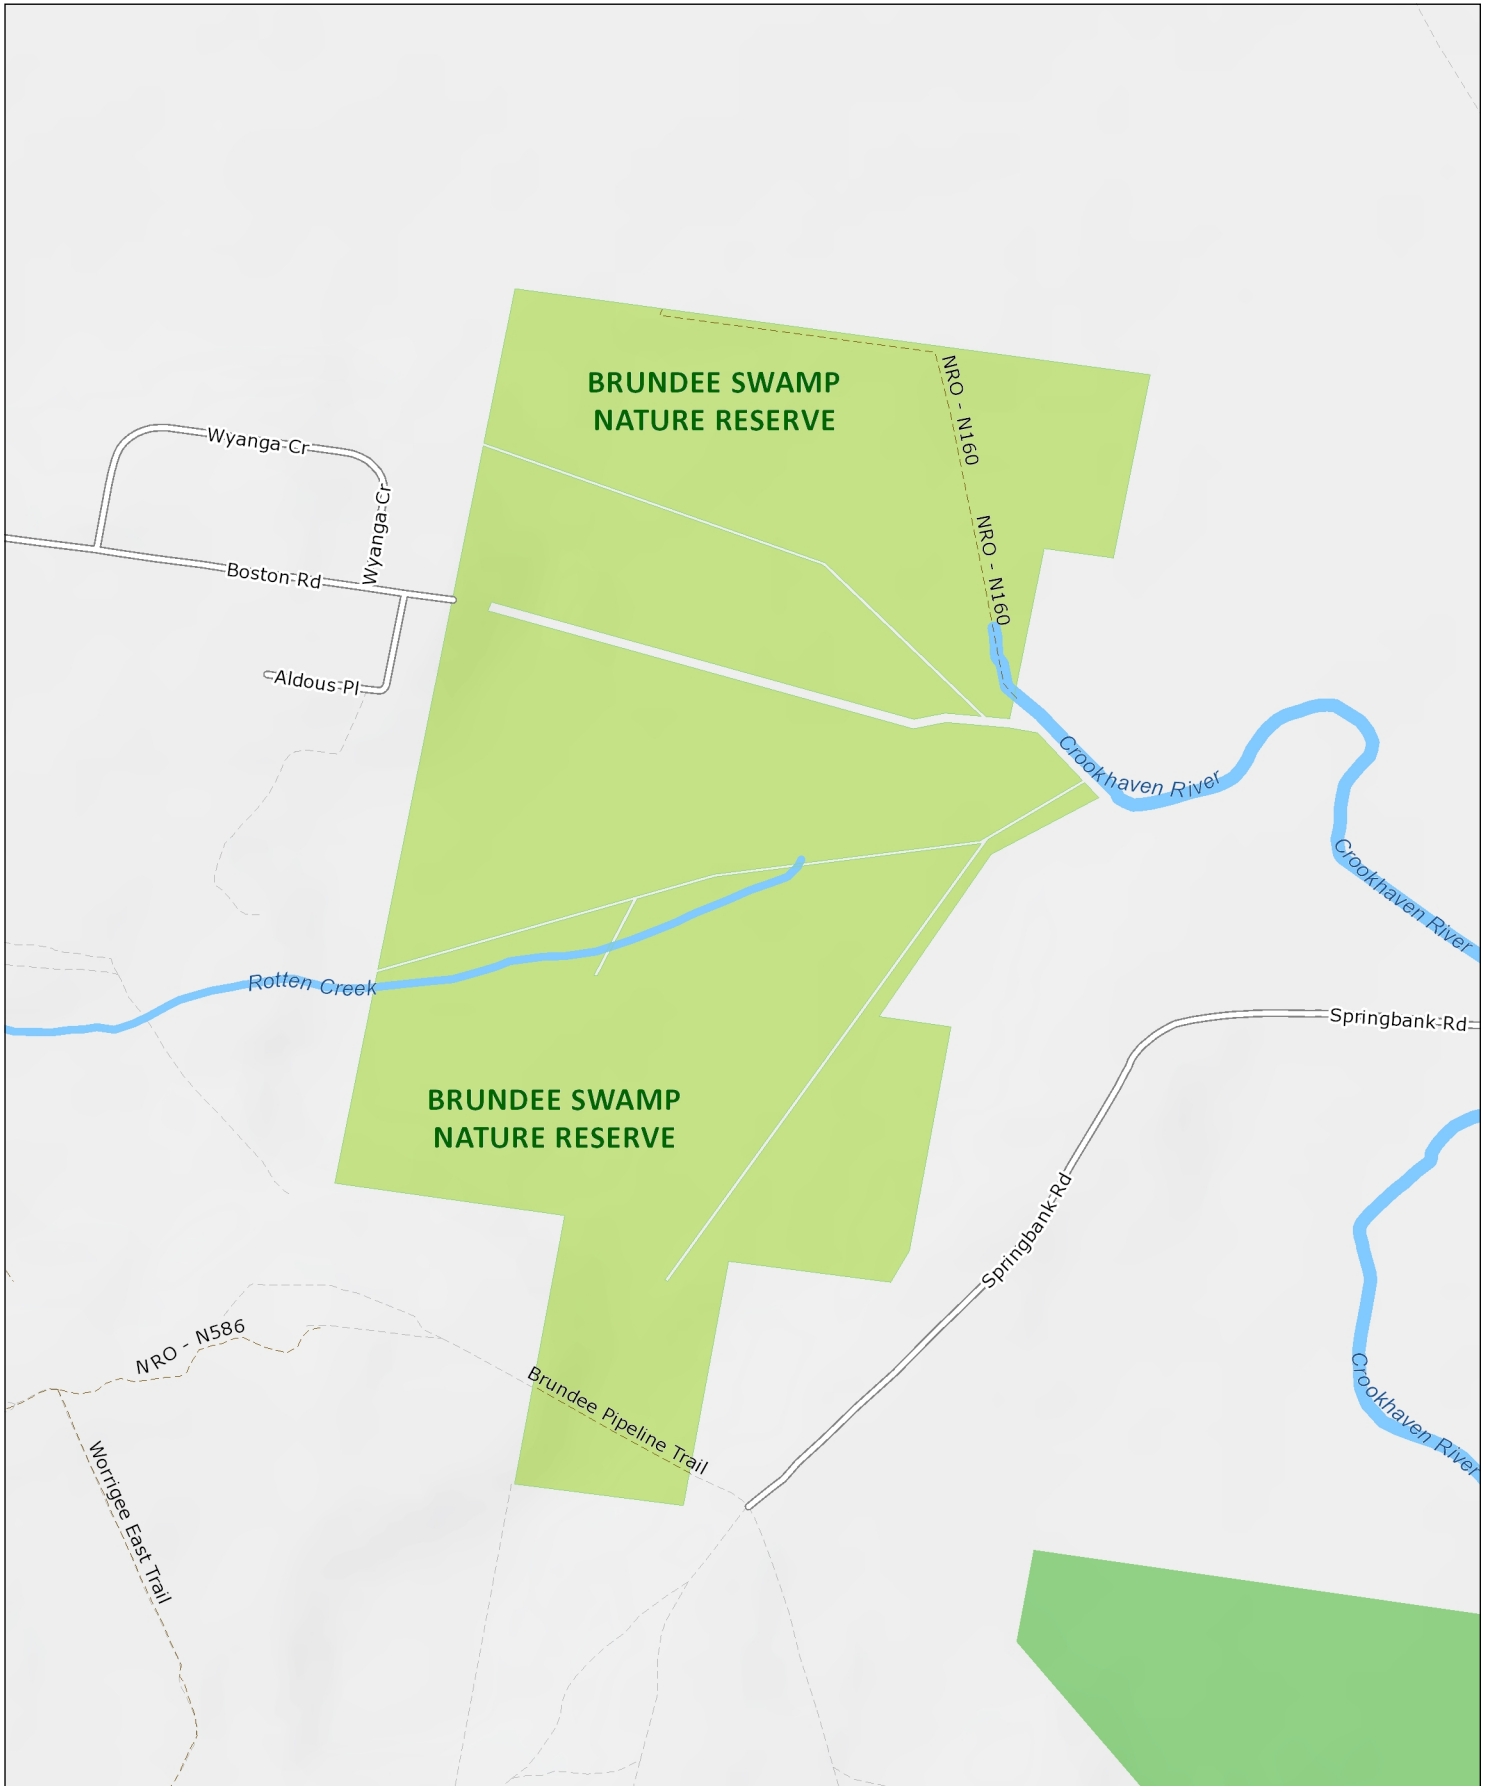

Brundee Swamp Nature Reserve

Overview

MAP INFORMATION

This map does not provide detailed information on topography, alerts or opening times and may not be suitable for some activities.
Map Published: 03-Sep-2021