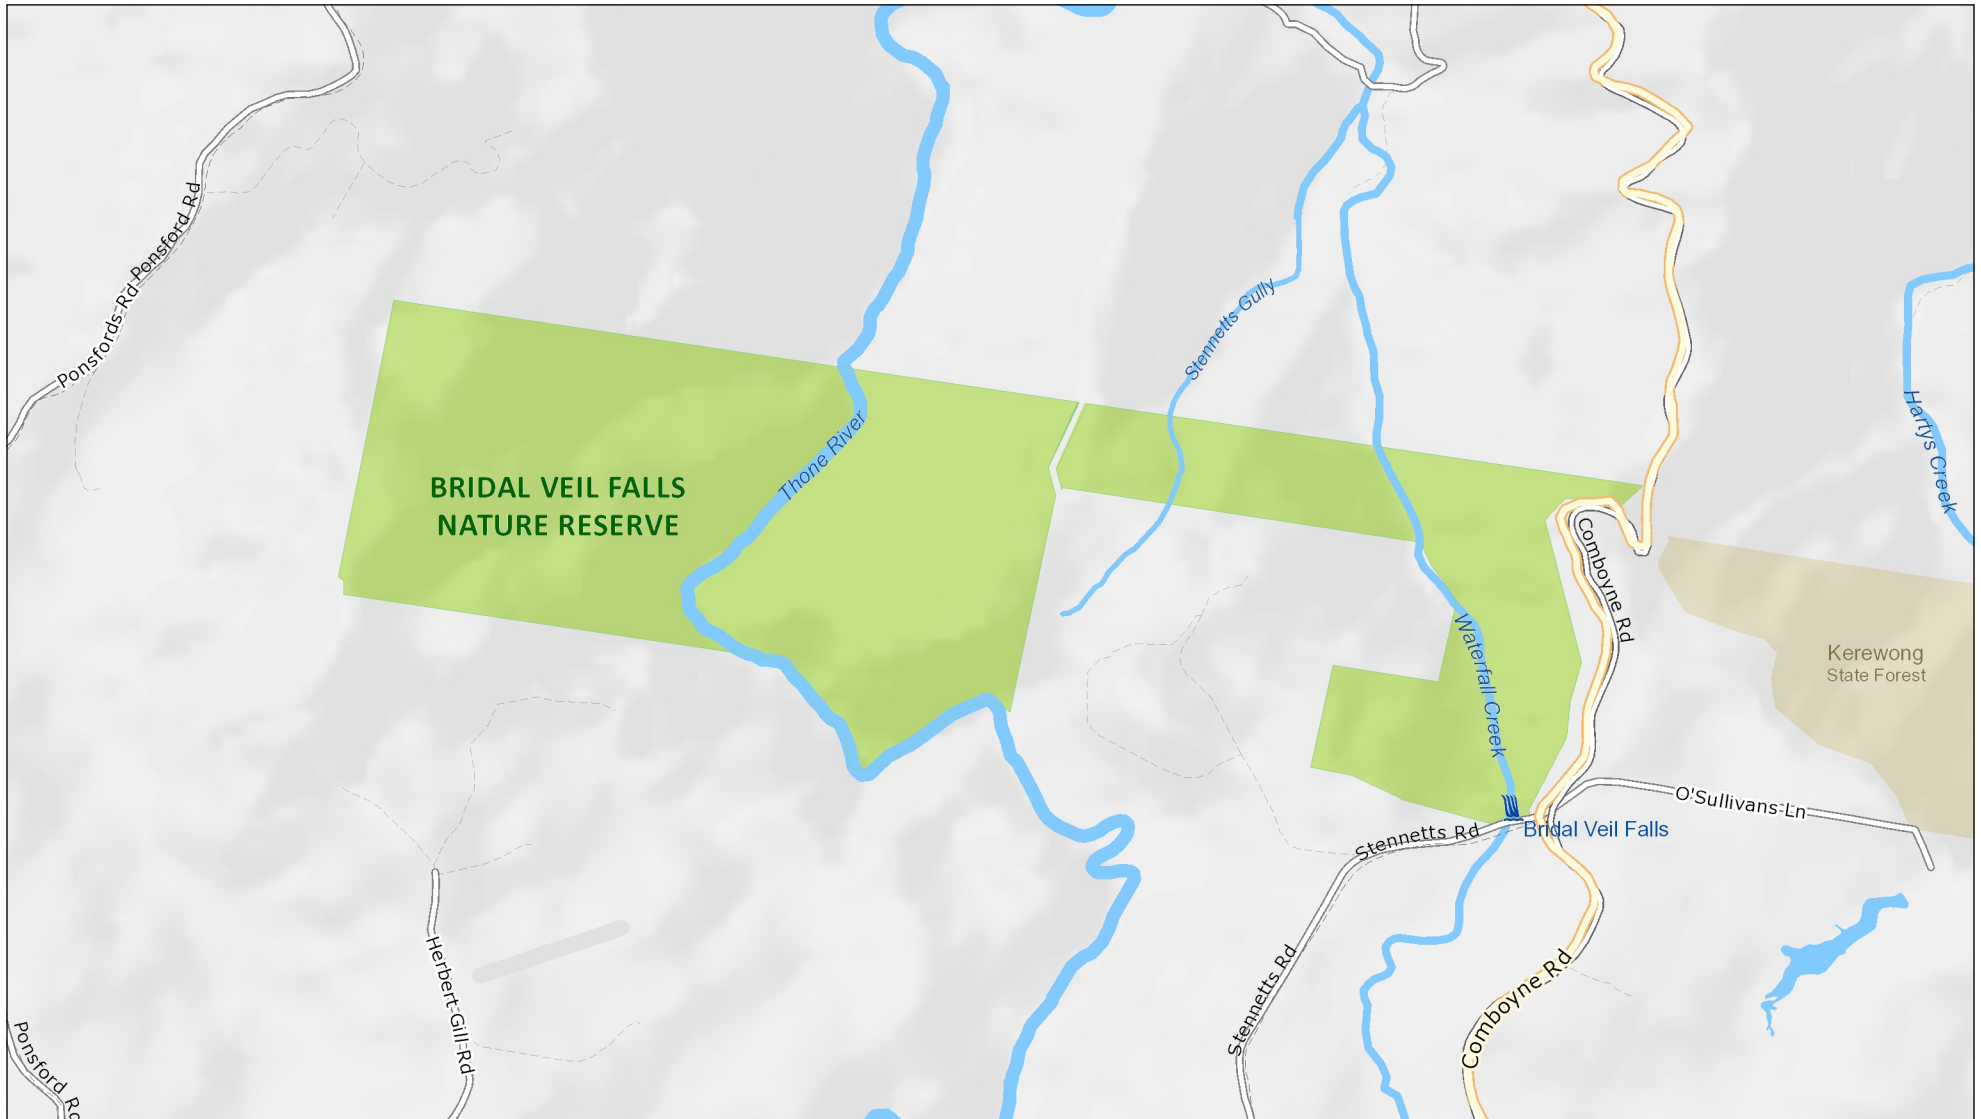

Bridal Veil Falls Nature Reserve

Overview map

MAP INFORMATION

This map does not provide detailed information on topography, alerts or opening times and may not be suitable for some activities.

Map Published: 29-Apr-2021