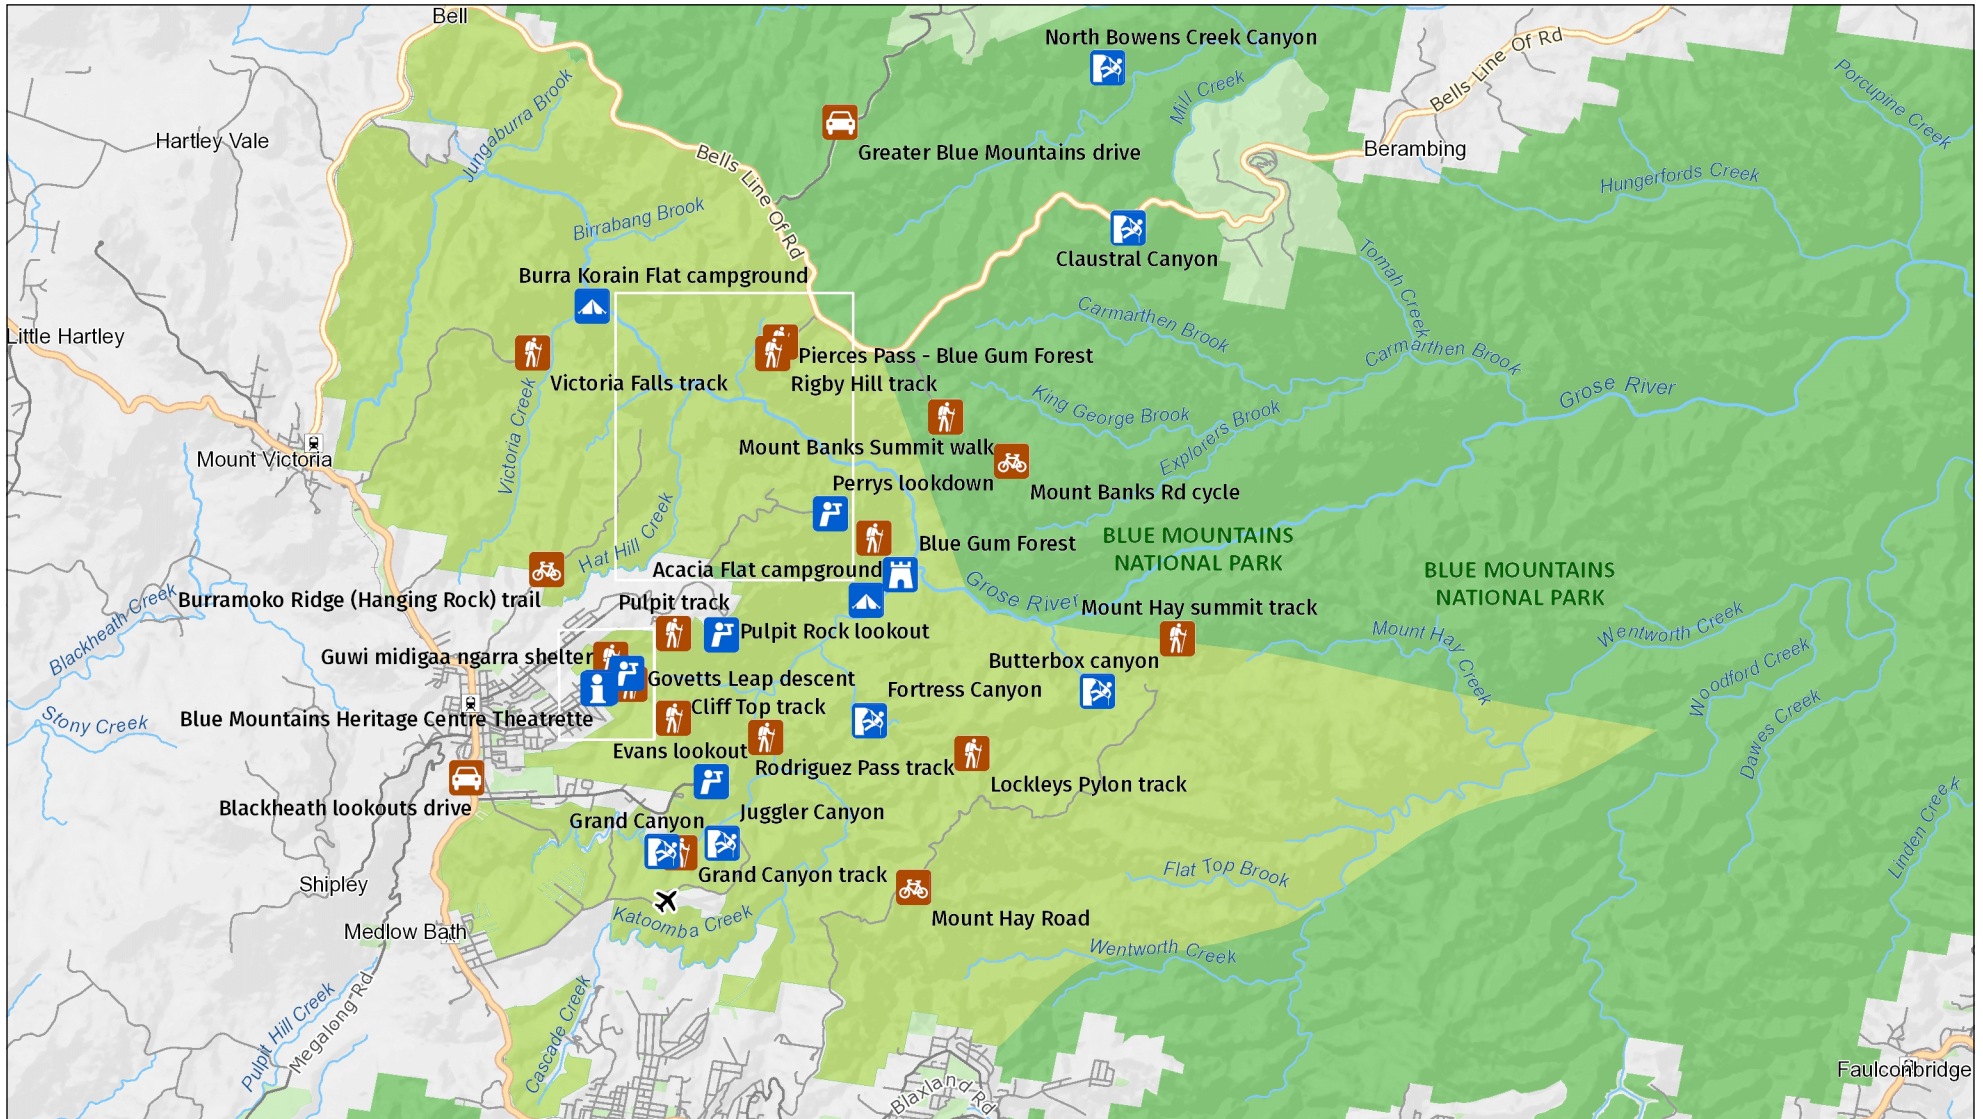

# Blackheath area

## Overview

**MAP INFORMATION**  
This map does not provide detailed information on topography, alerts or opening times and may not be suitable for some activities.  
Map Published: 03-Jul-2024