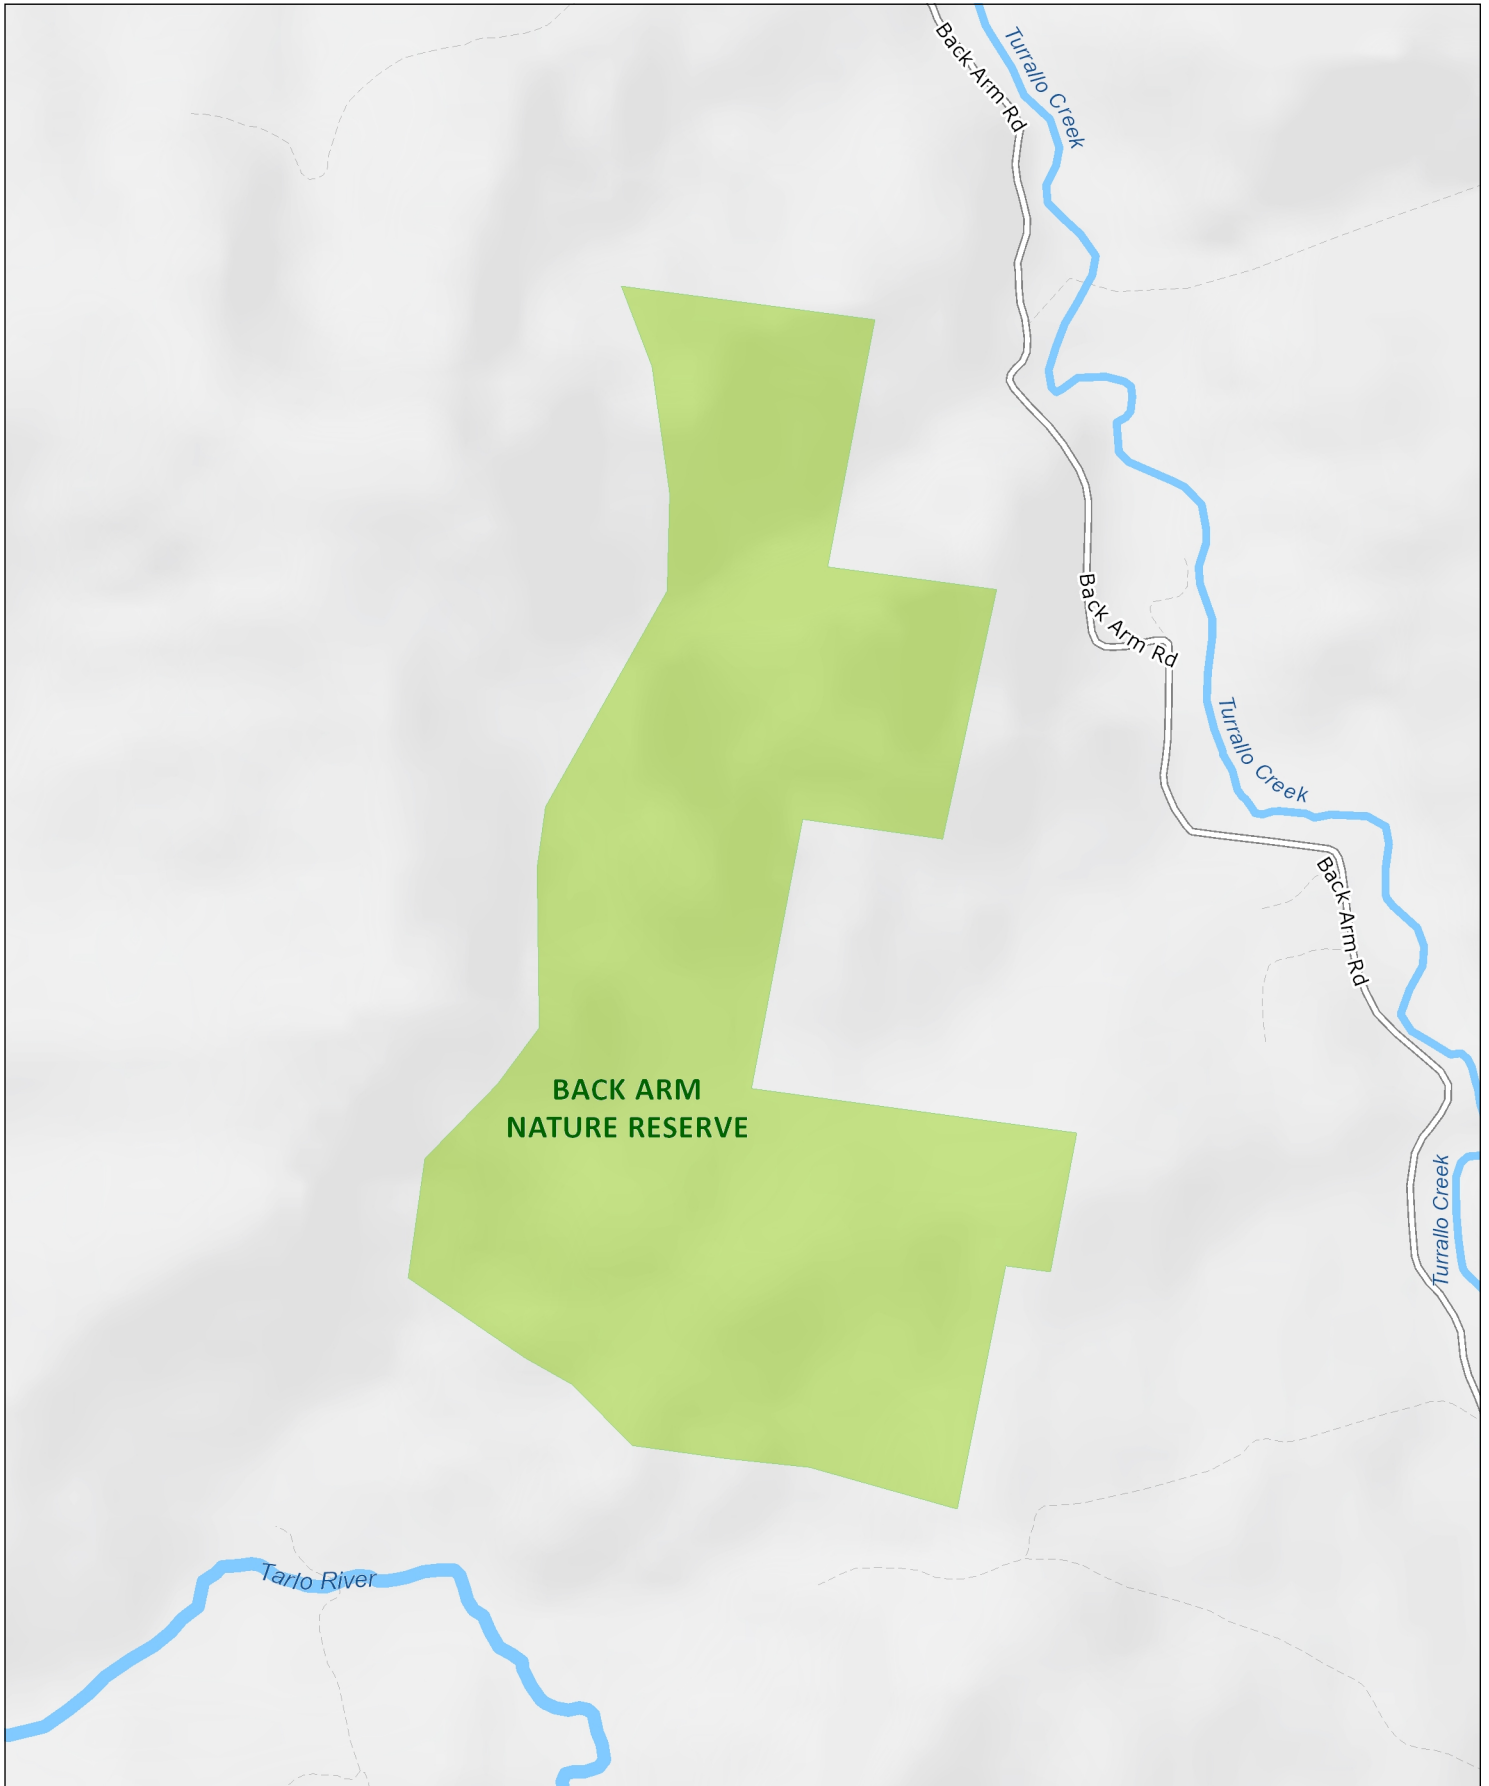

Back Arm Nature Reserve

Overview map

MAP INFORMATION

This map does not provide detailed information on topography, alerts or opening times and may not be suitable for some activities.
Map Published: 06-May-2021