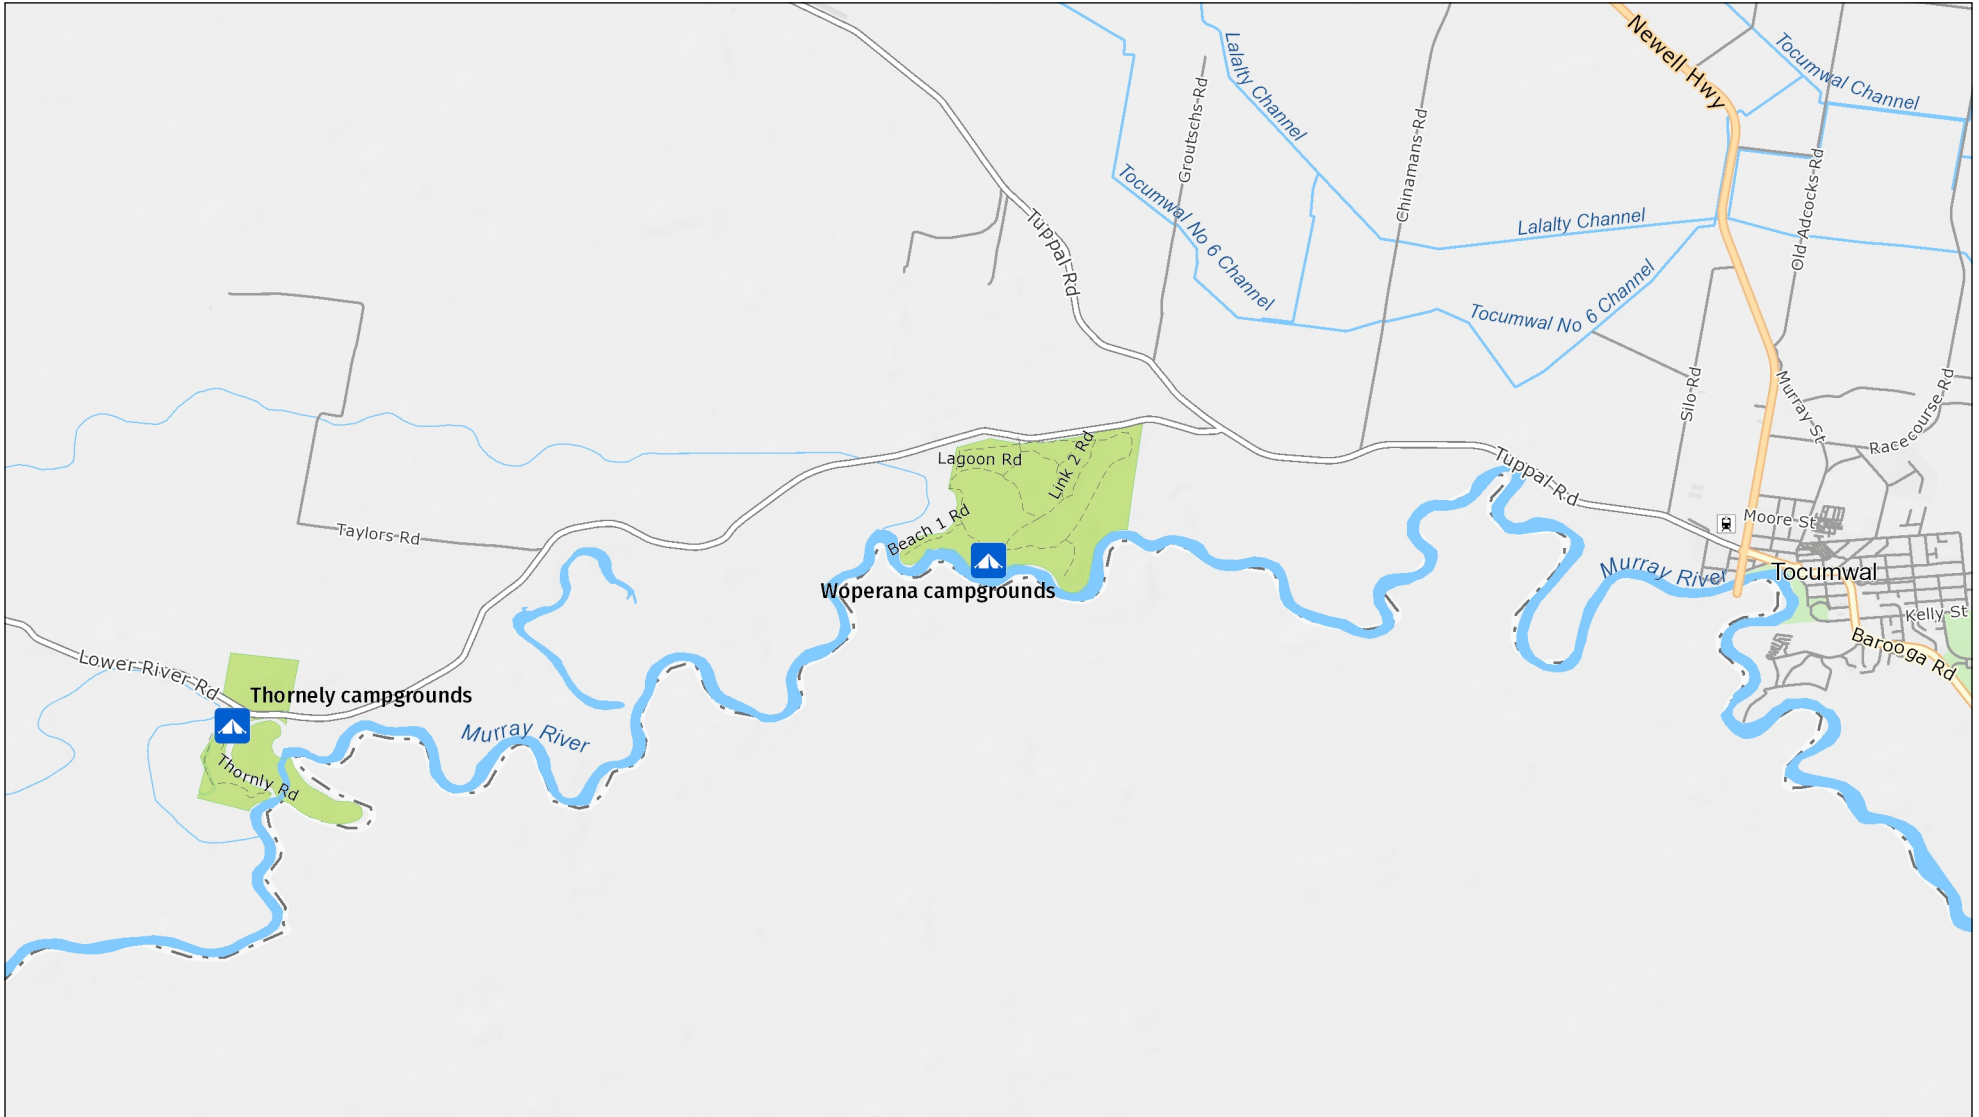

Woperana campgrounds

Overview map

MAP INFORMATION

This map does not provide detailed information on topography, alerts or opening times and may not be suitable for some activities.

Map Published: 21-Mar-2022