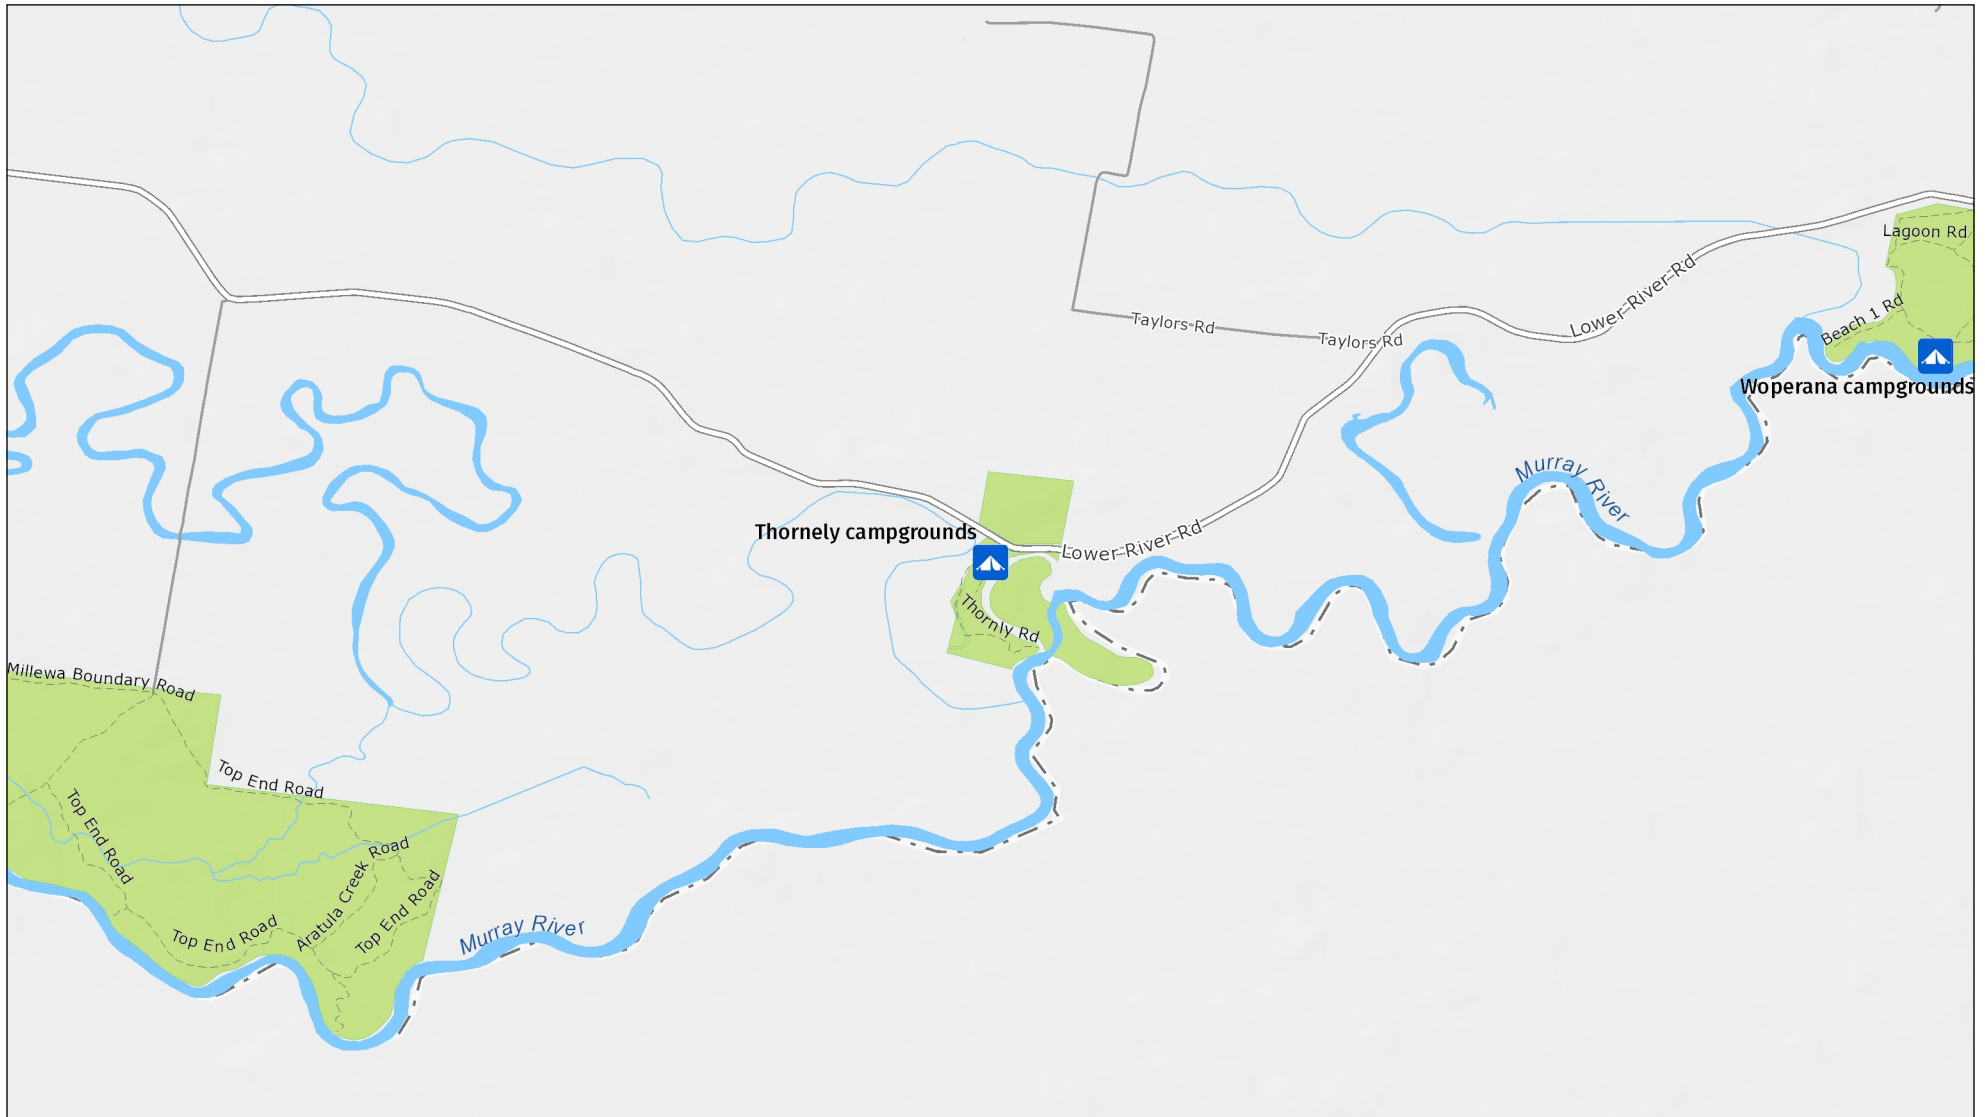

Thornley campgrounds

Overview map

MAP INFORMATION
This map does not provide detailed information on topography, alerts or opening times and may not be suitable for some activities.
Map Published: 21-Mar-2022