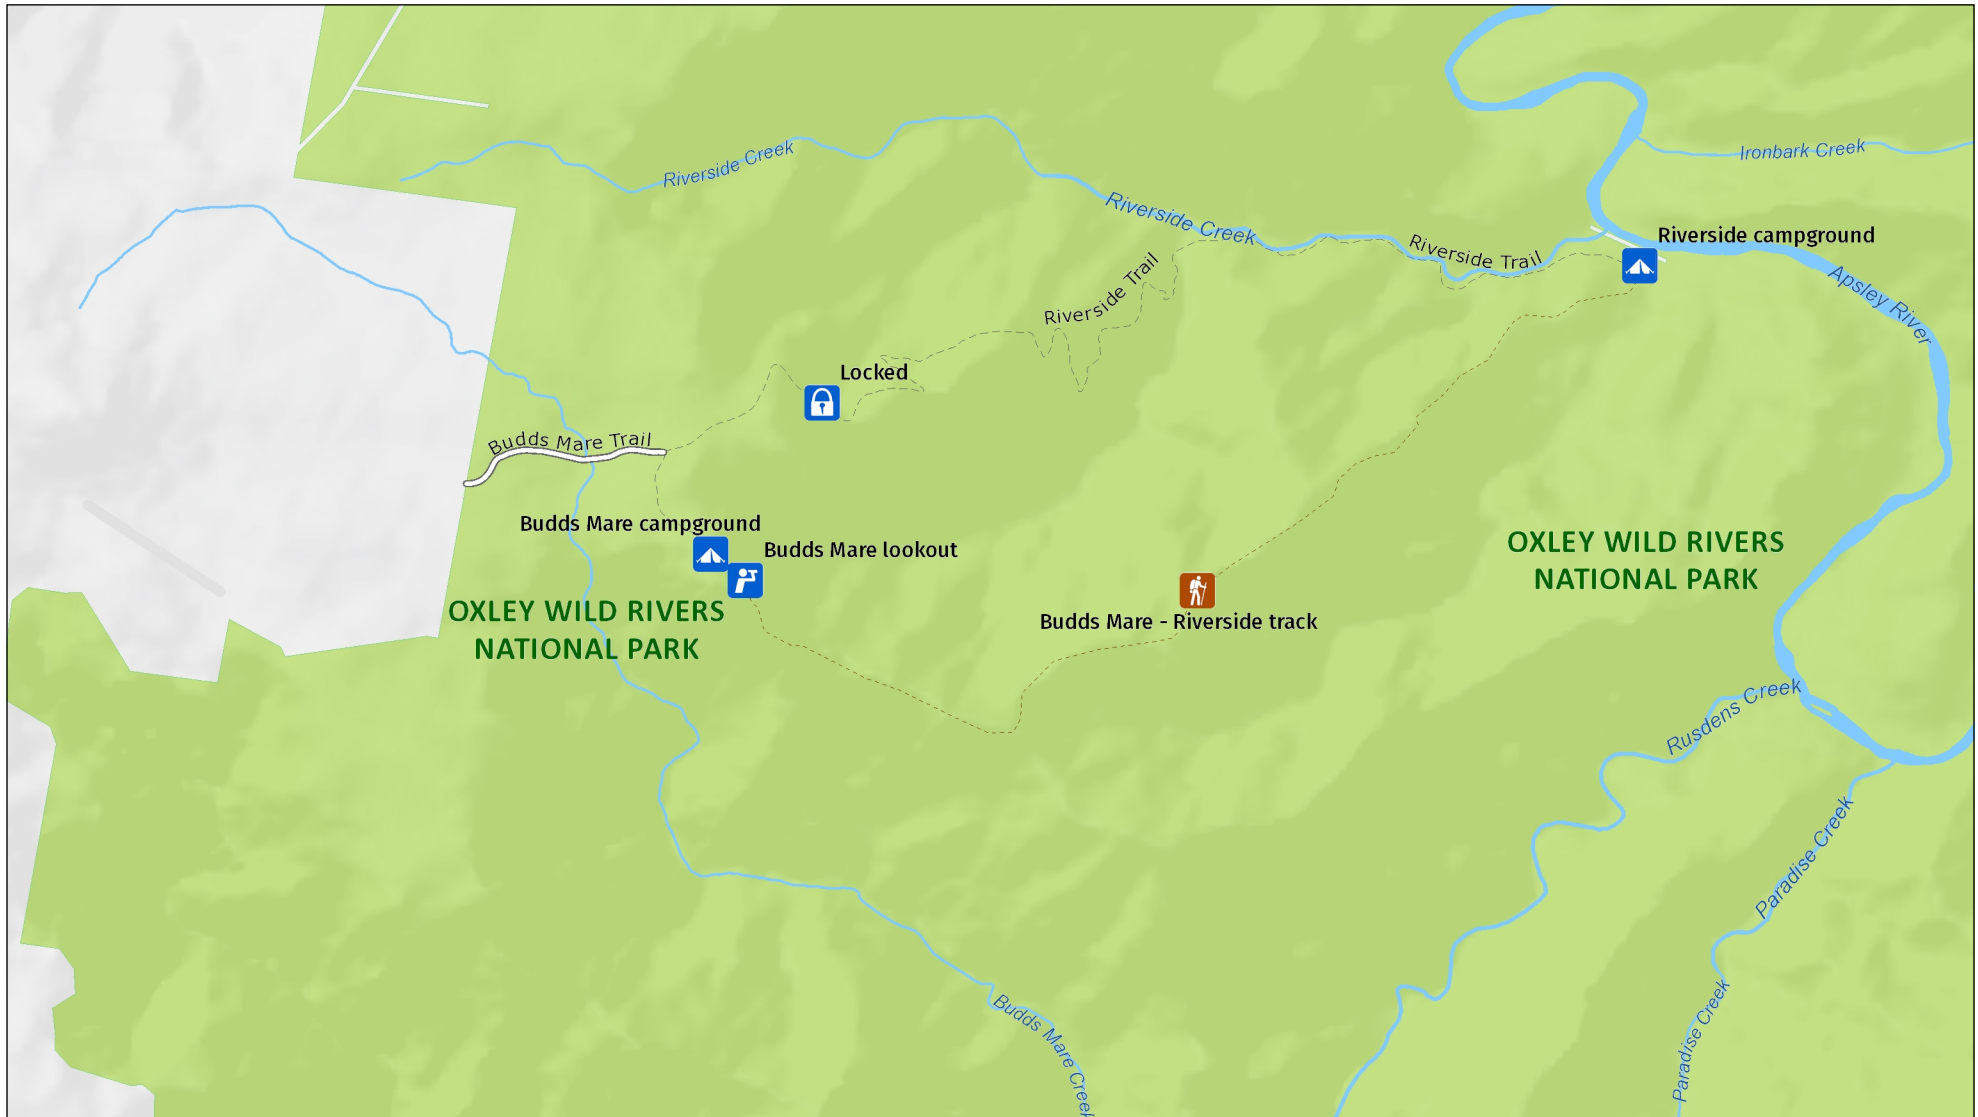

Riverside campground and picnic area

Detail: Budds Mare area

MAP INFORMATION
This map does not provide detailed information on topography, alerts or opening times and may not be suitable for some activities.
Map Published: 22-Mar-2022