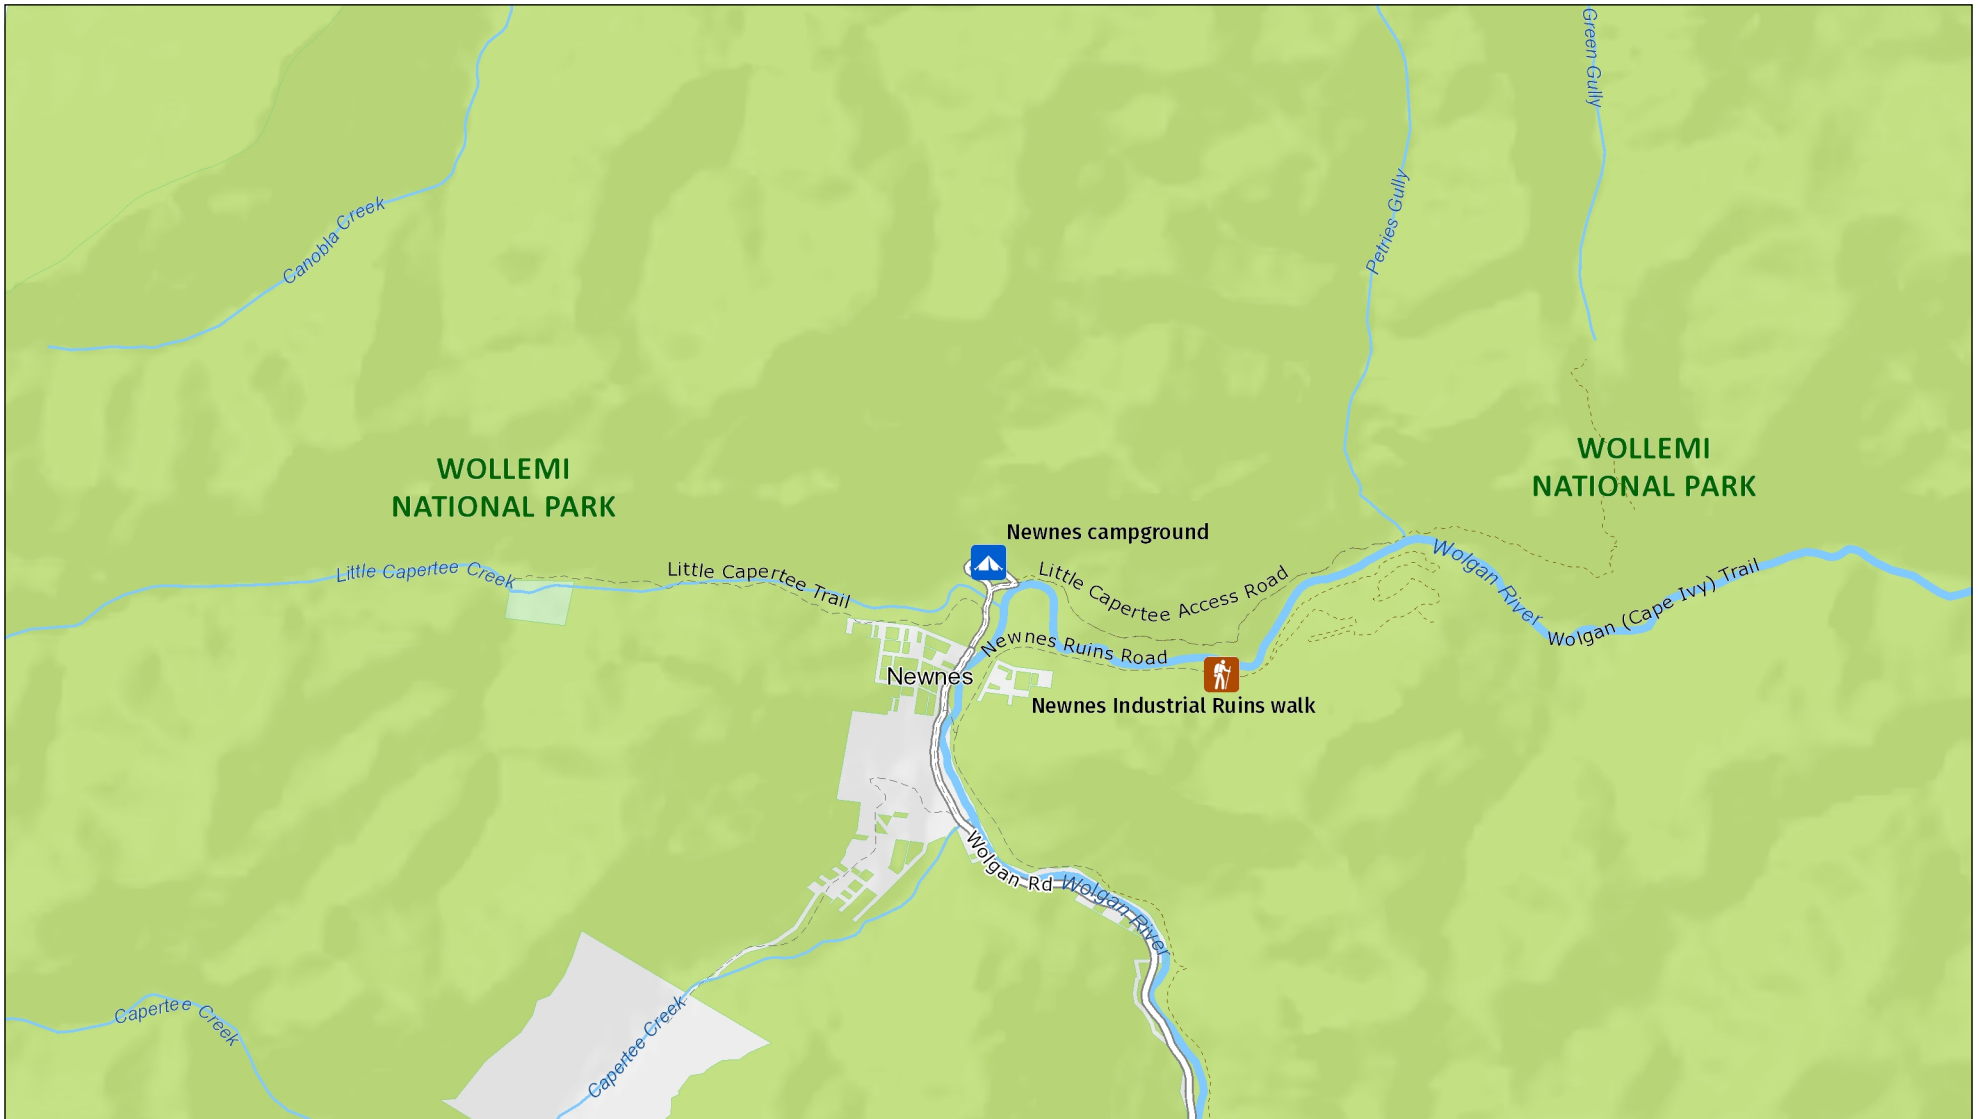

Newnes campground

Overview map

MAP INFORMATION
This map does not provide detailed information on topography, alerts or opening times and may not be suitable for some activities.
Map Published: 20-Dec-2021