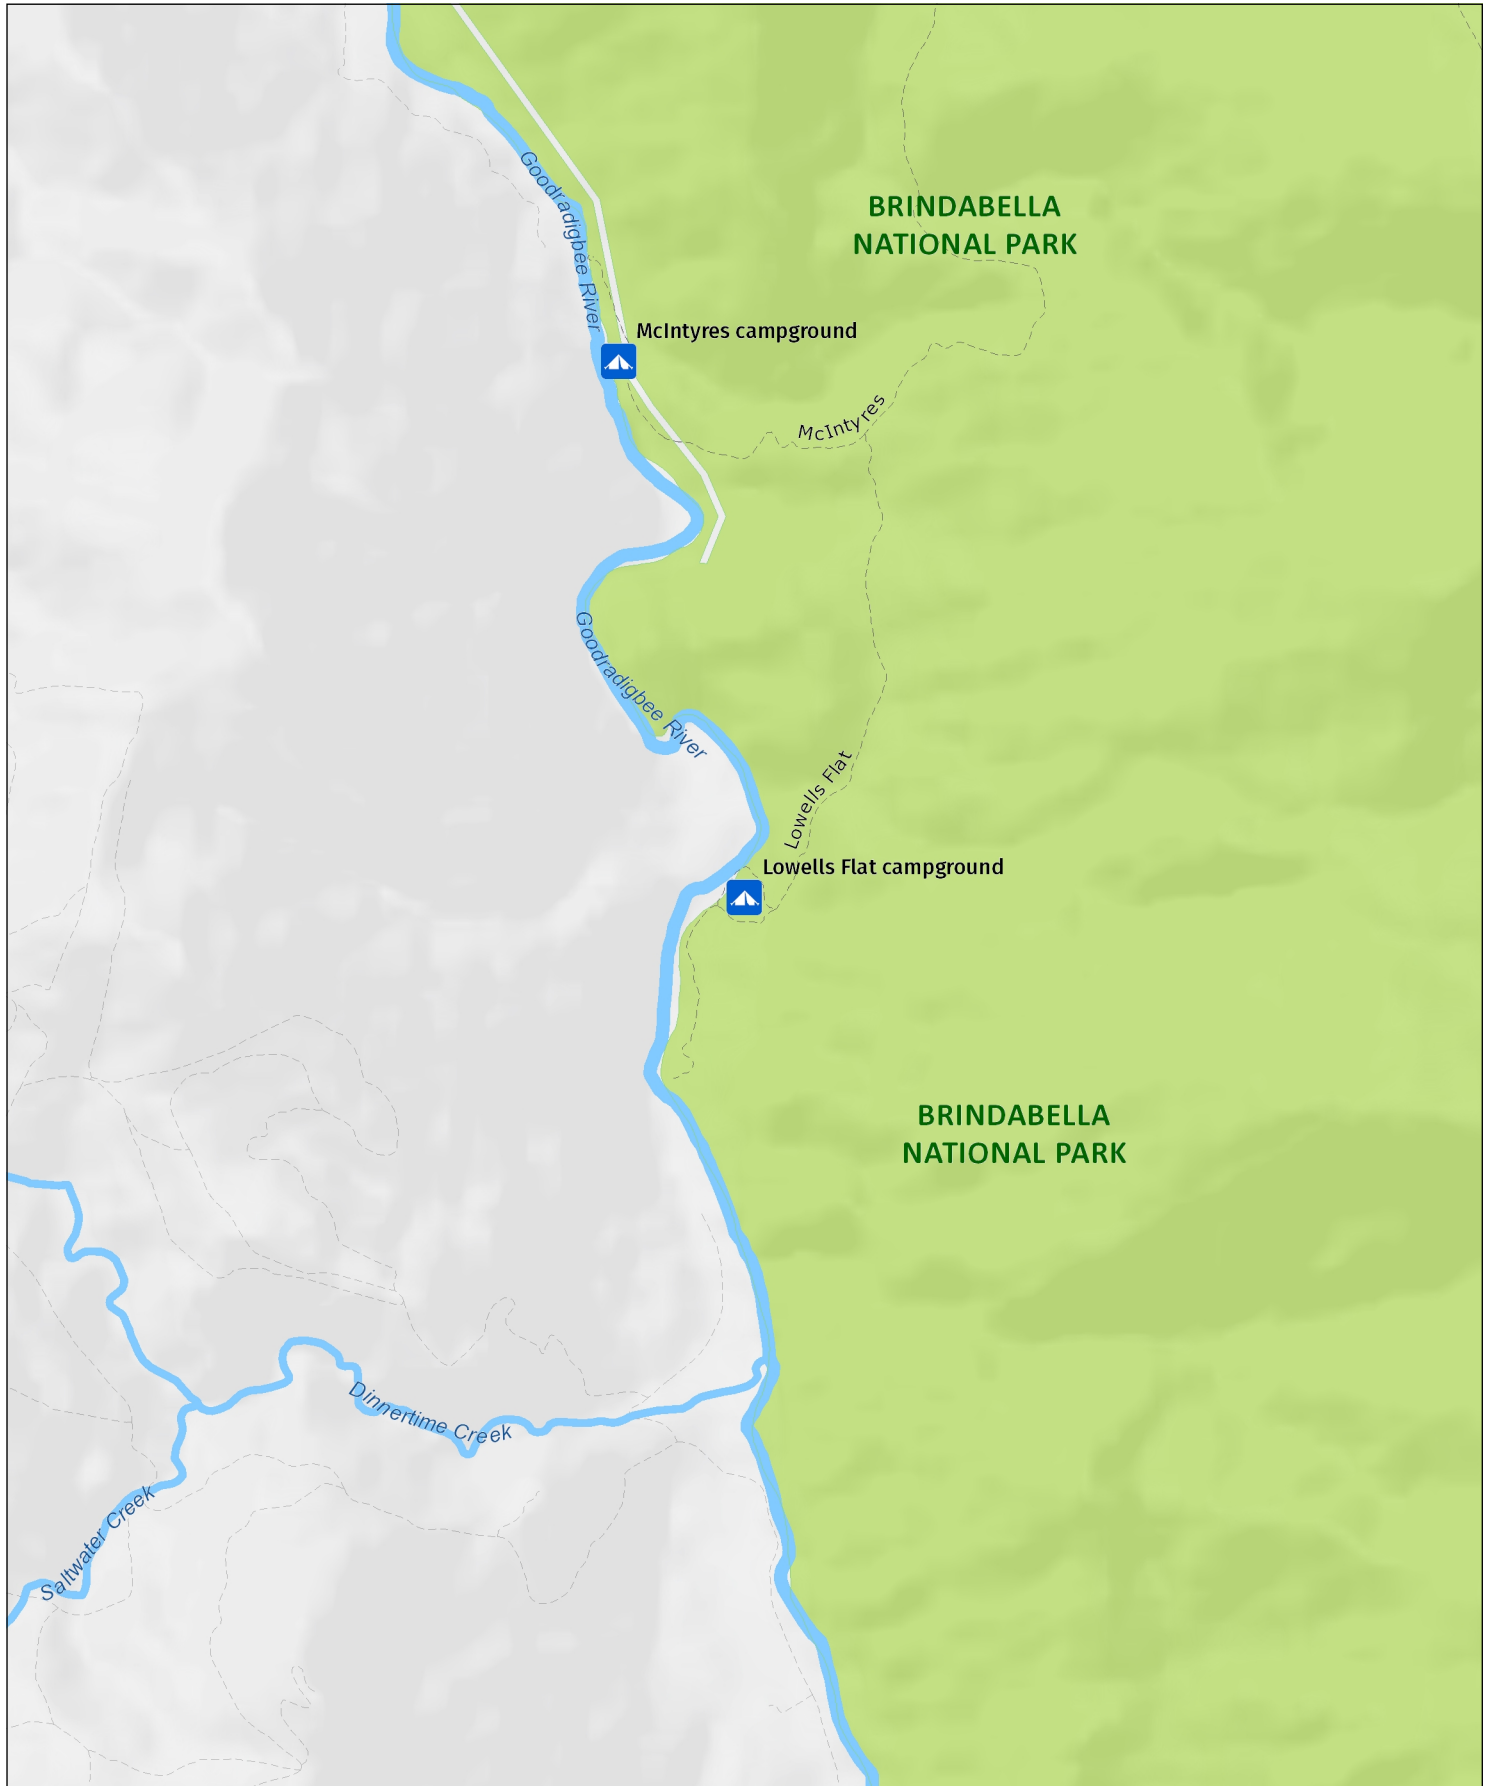

Lowells Flat campground

Overview map

MAP INFORMATION

This map does not provide detailed information on topography, alerts or opening times and may not be suitable for some activities.
Map Published: 20-Aug-2021