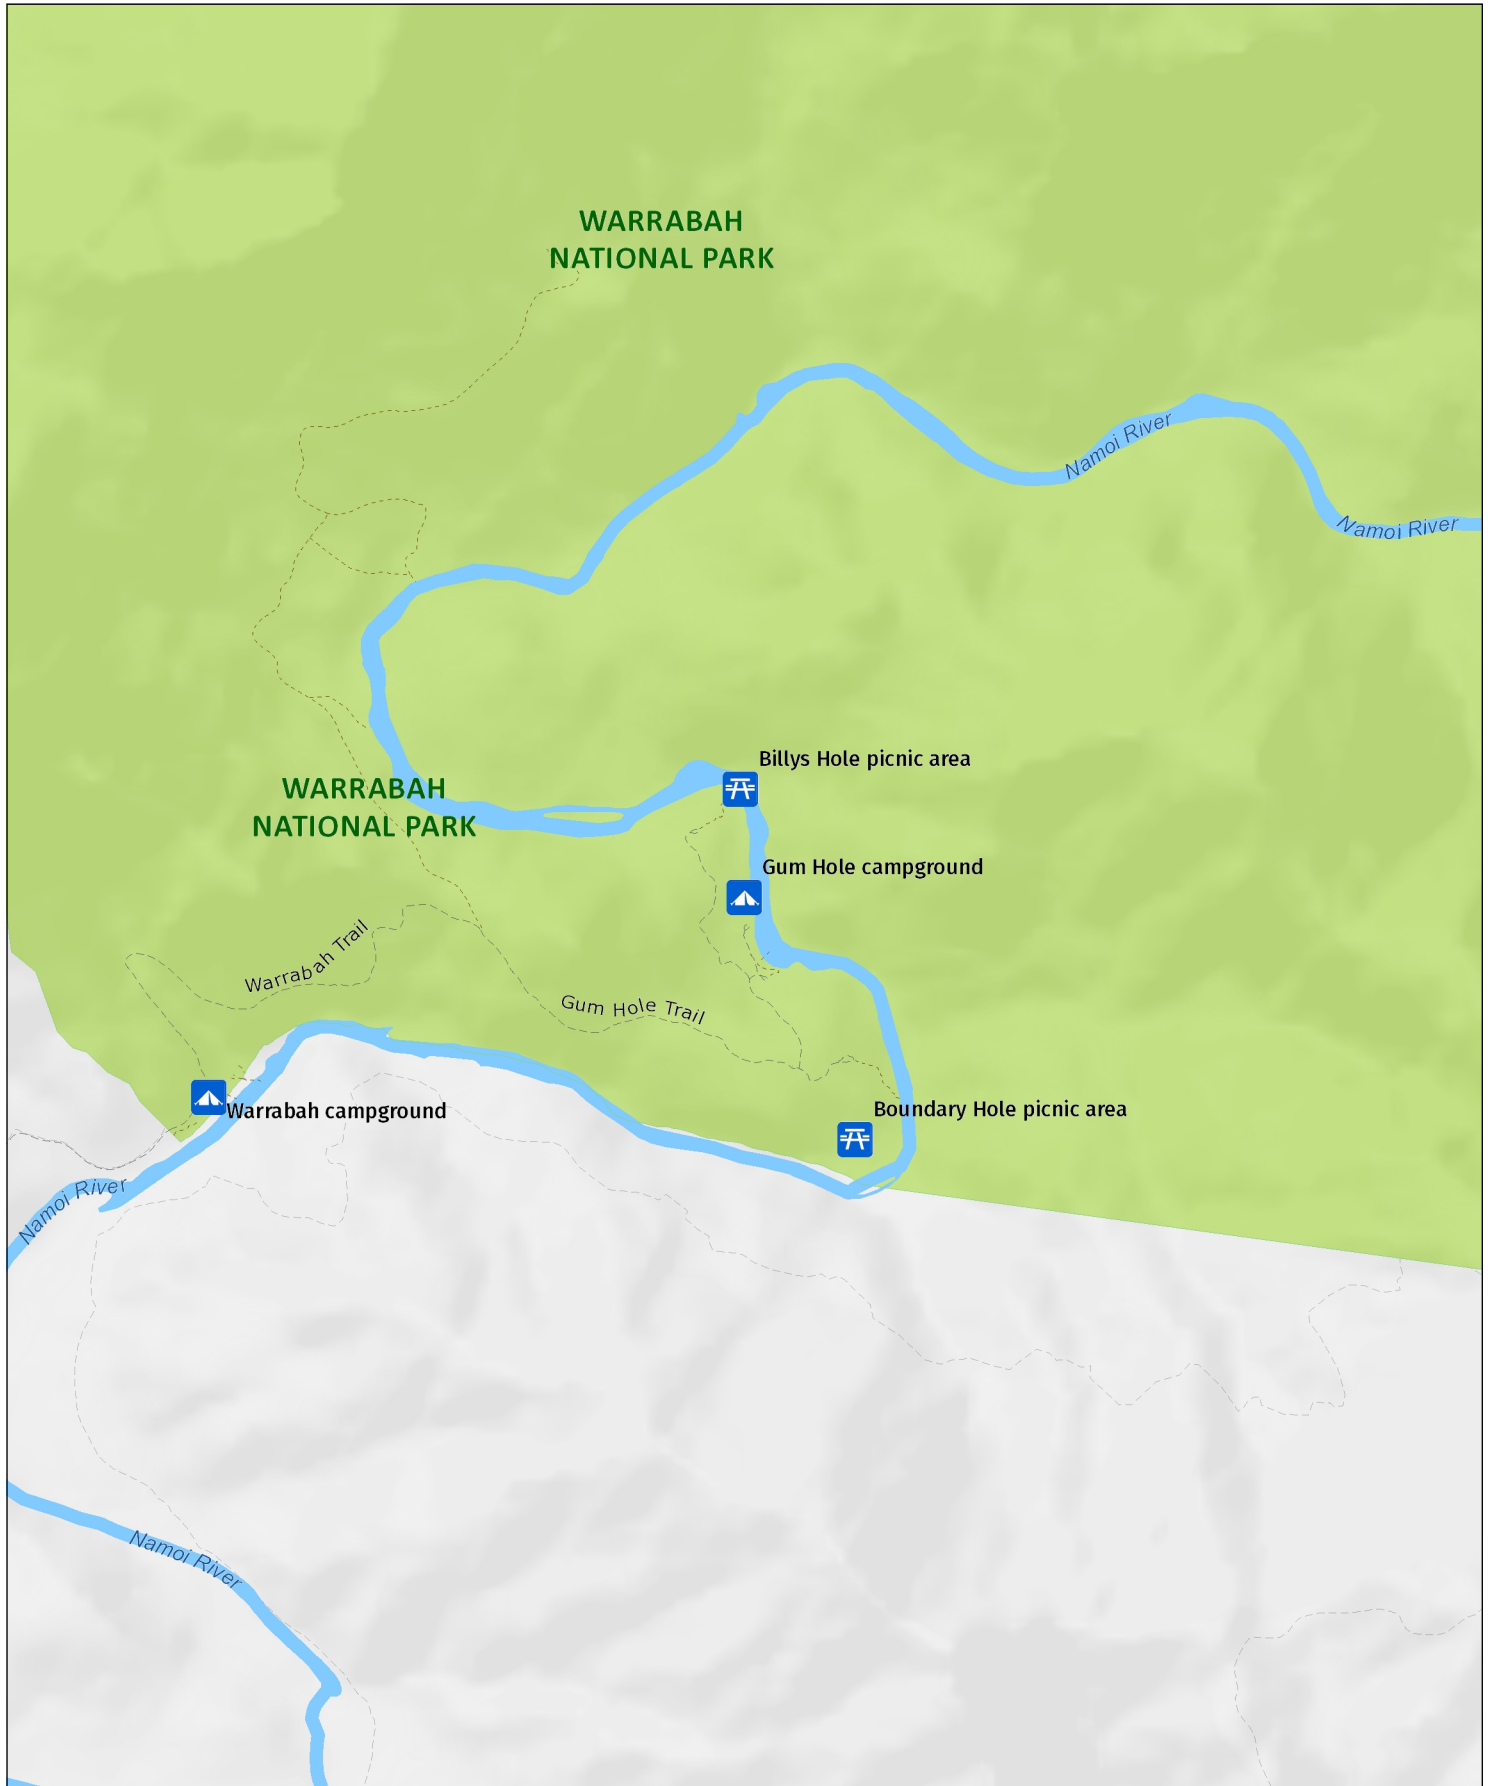

Gum Hole campground and picnic area

Overview map

MAP INFORMATION

This map does not provide detailed information on topography, alerts or opening times and may not be suitable for some activities.
Map Published: 28-Sep-2021