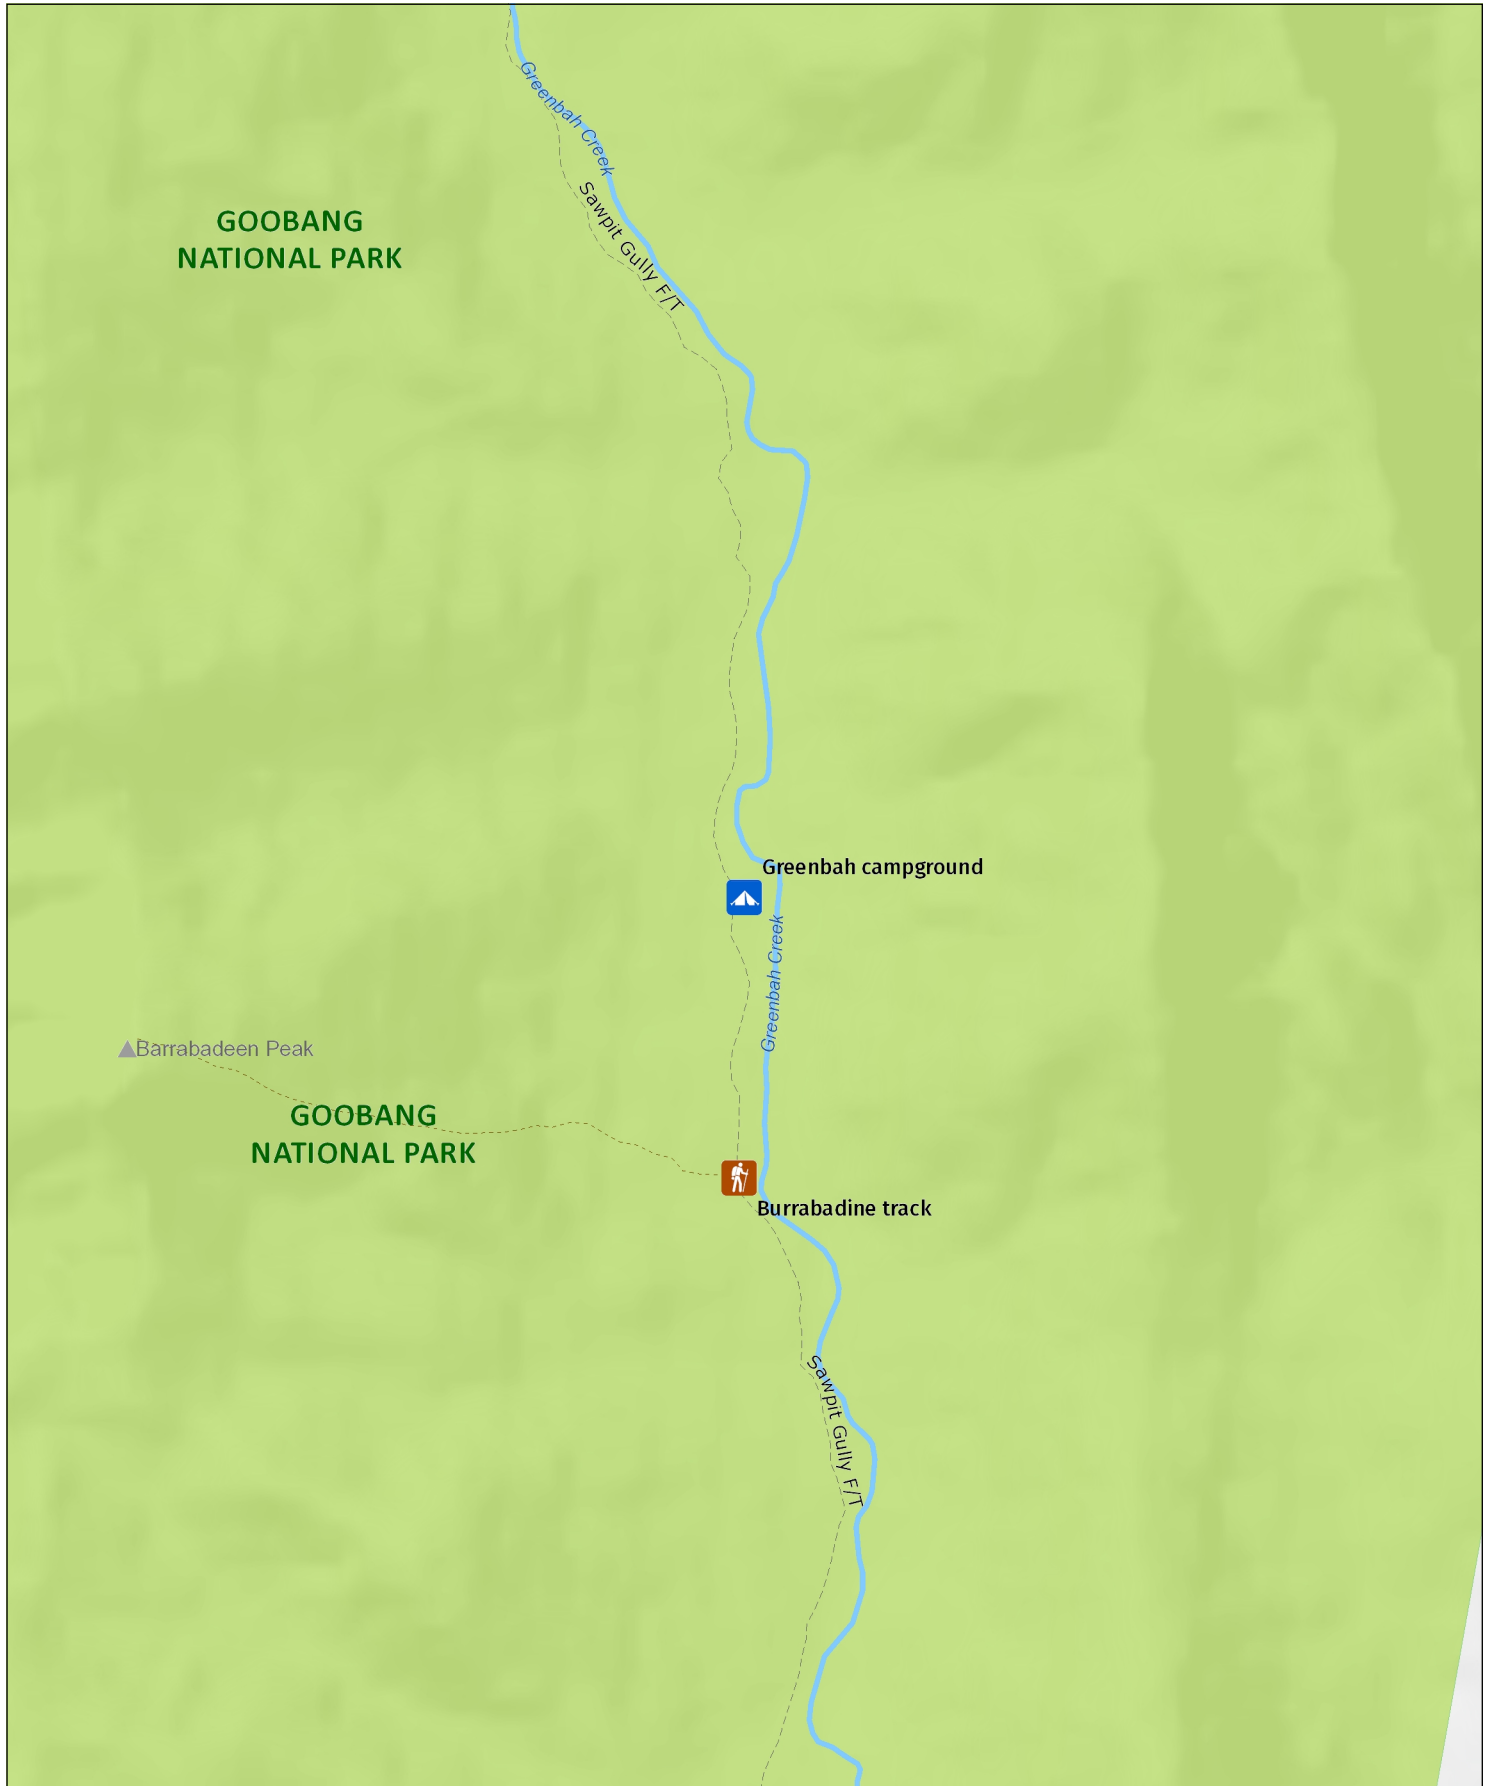

Greenbah campground

Overview map

MAP INFORMATION

This map does not provide detailed information on topography, alerts or opening times and may not be suitable for some activities.
Map Published: 27-Aug-2021