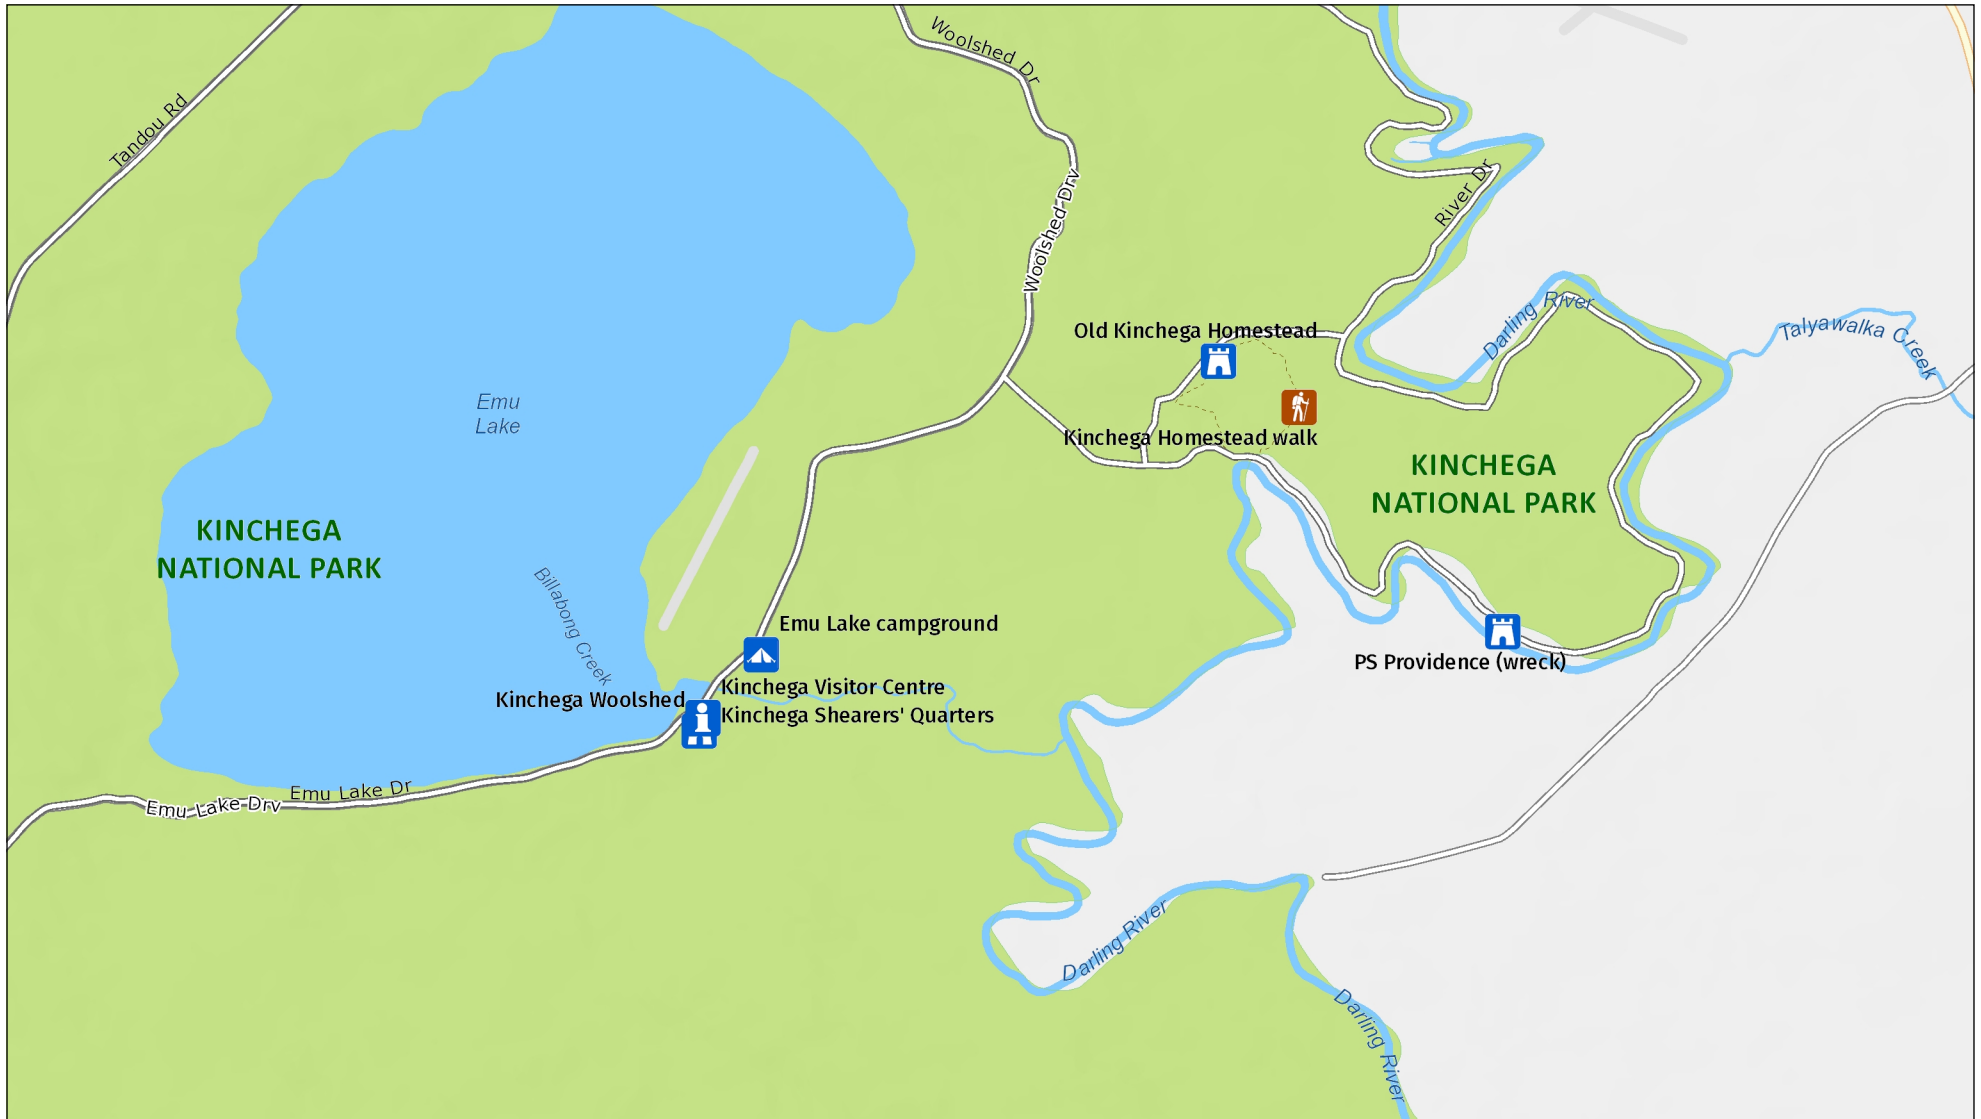

Emu Lake campground

Detail: Emu Lake area

MAP INFORMATION
This map does not provide detailed information on topography, alerts or opening times and may not be suitable for some activities.
Map Published: 27-Aug-2021