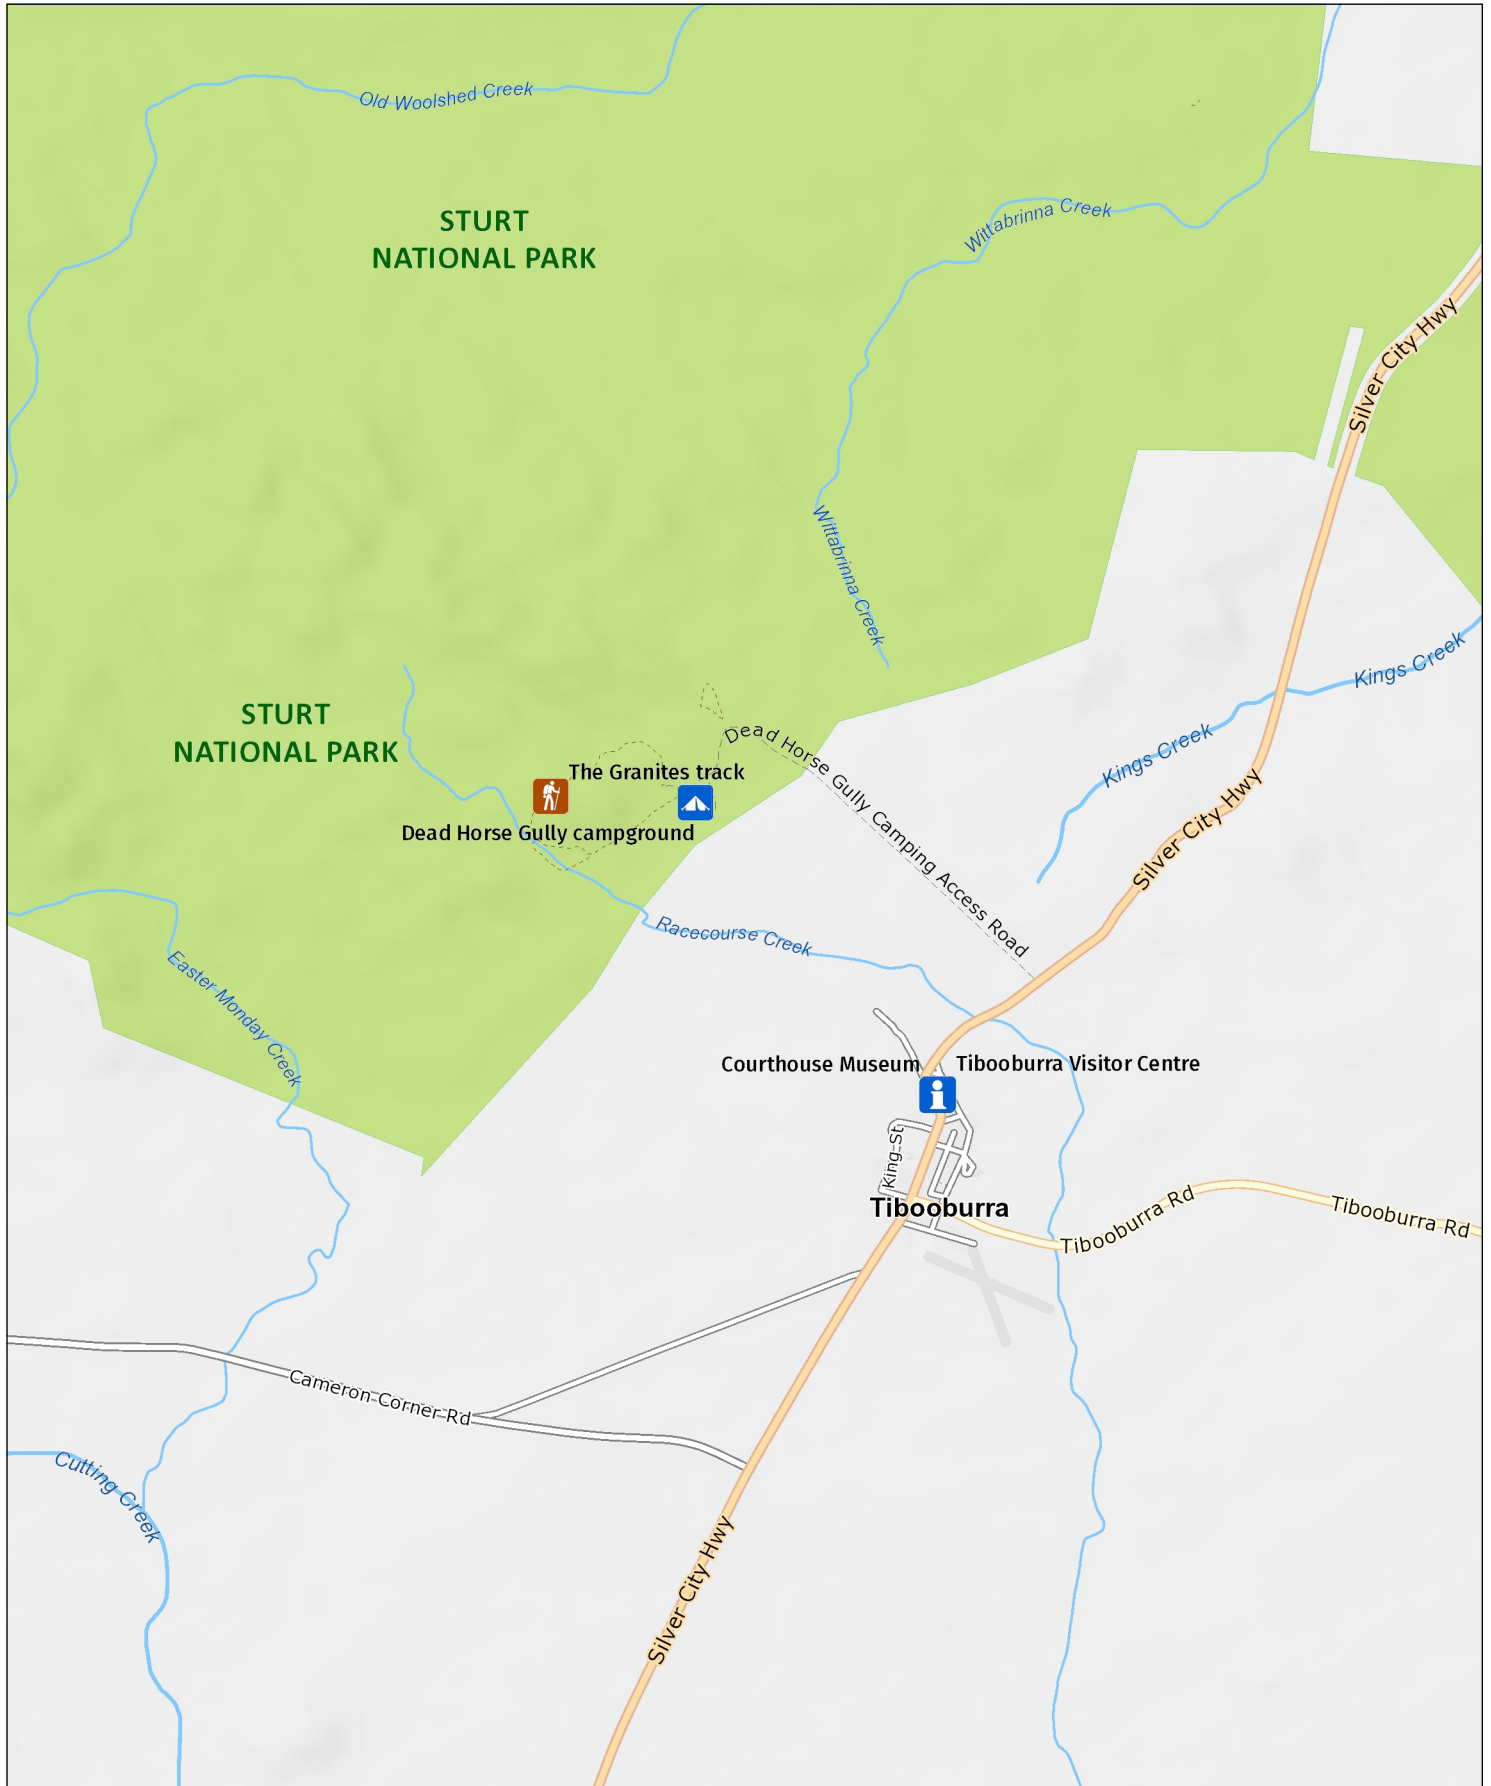

Dead Horse Gully campground

Detail: Tibooburra

MAP INFORMATION

This map does not provide detailed information on topography, alerts or opening times and may not be suitable for some activities.
Map Published: 19-Nov-2021