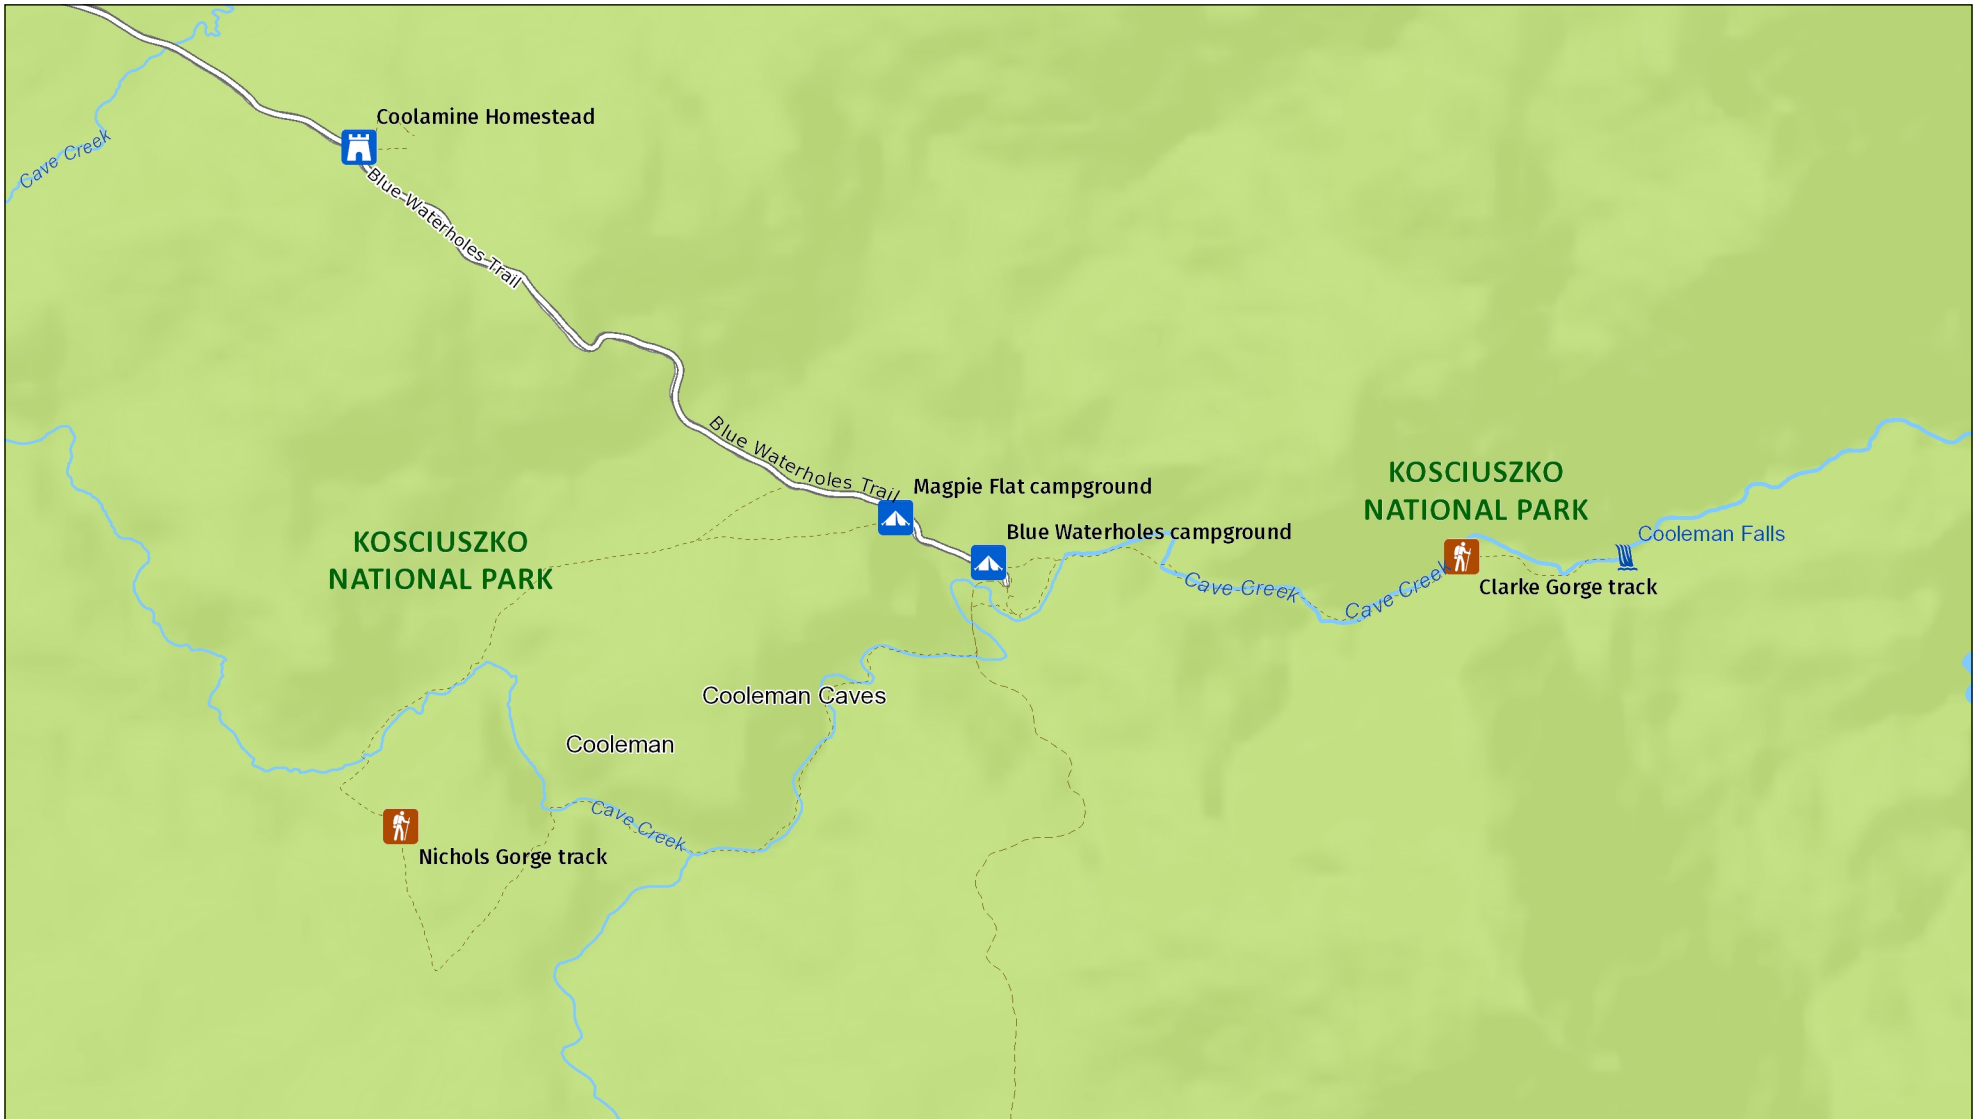

# Blue Waterholes campground

Overview map