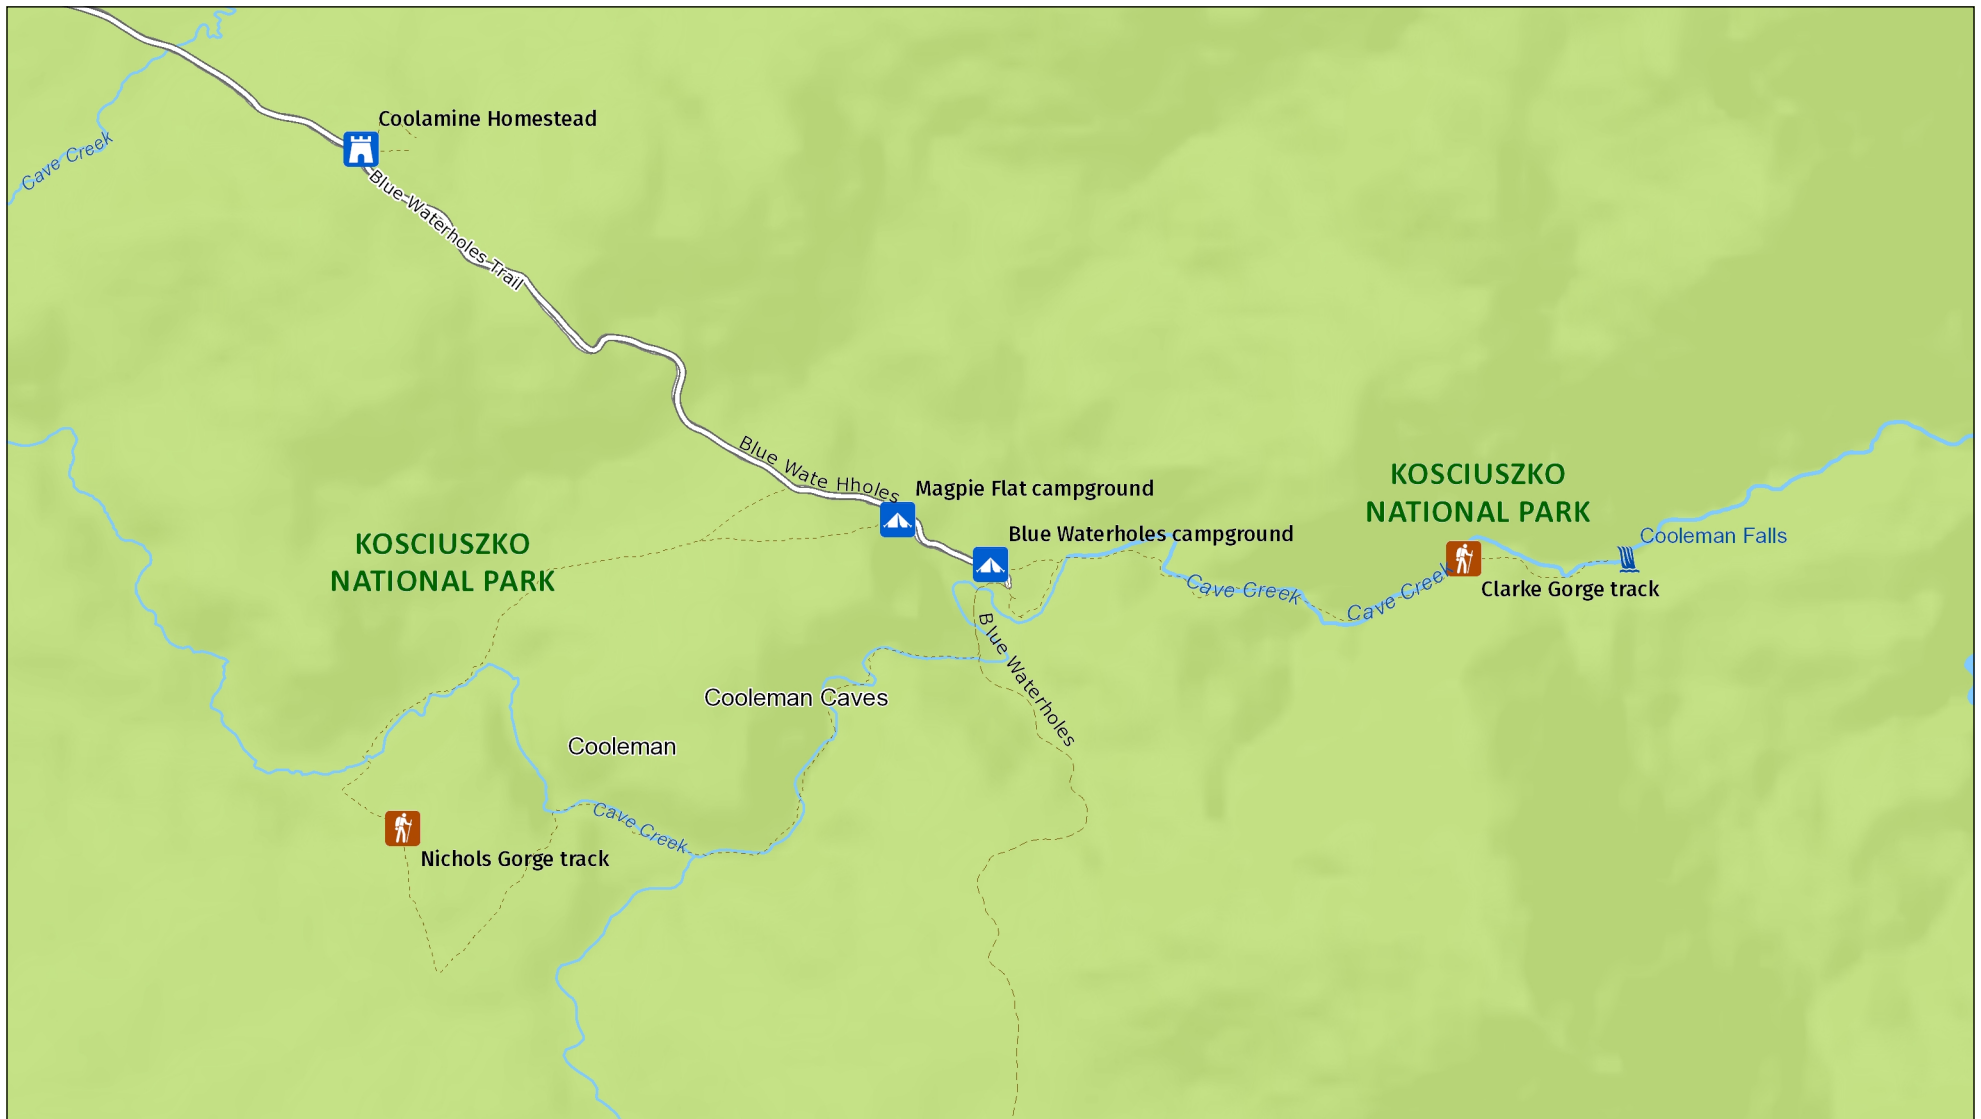

Blue Waterholes campground

Overview map

MAP INFORMATION
This map does not provide detailed information on topography, alerts or opening times and may not be suitable for some activities.
Map Published: 21-Dec-2021