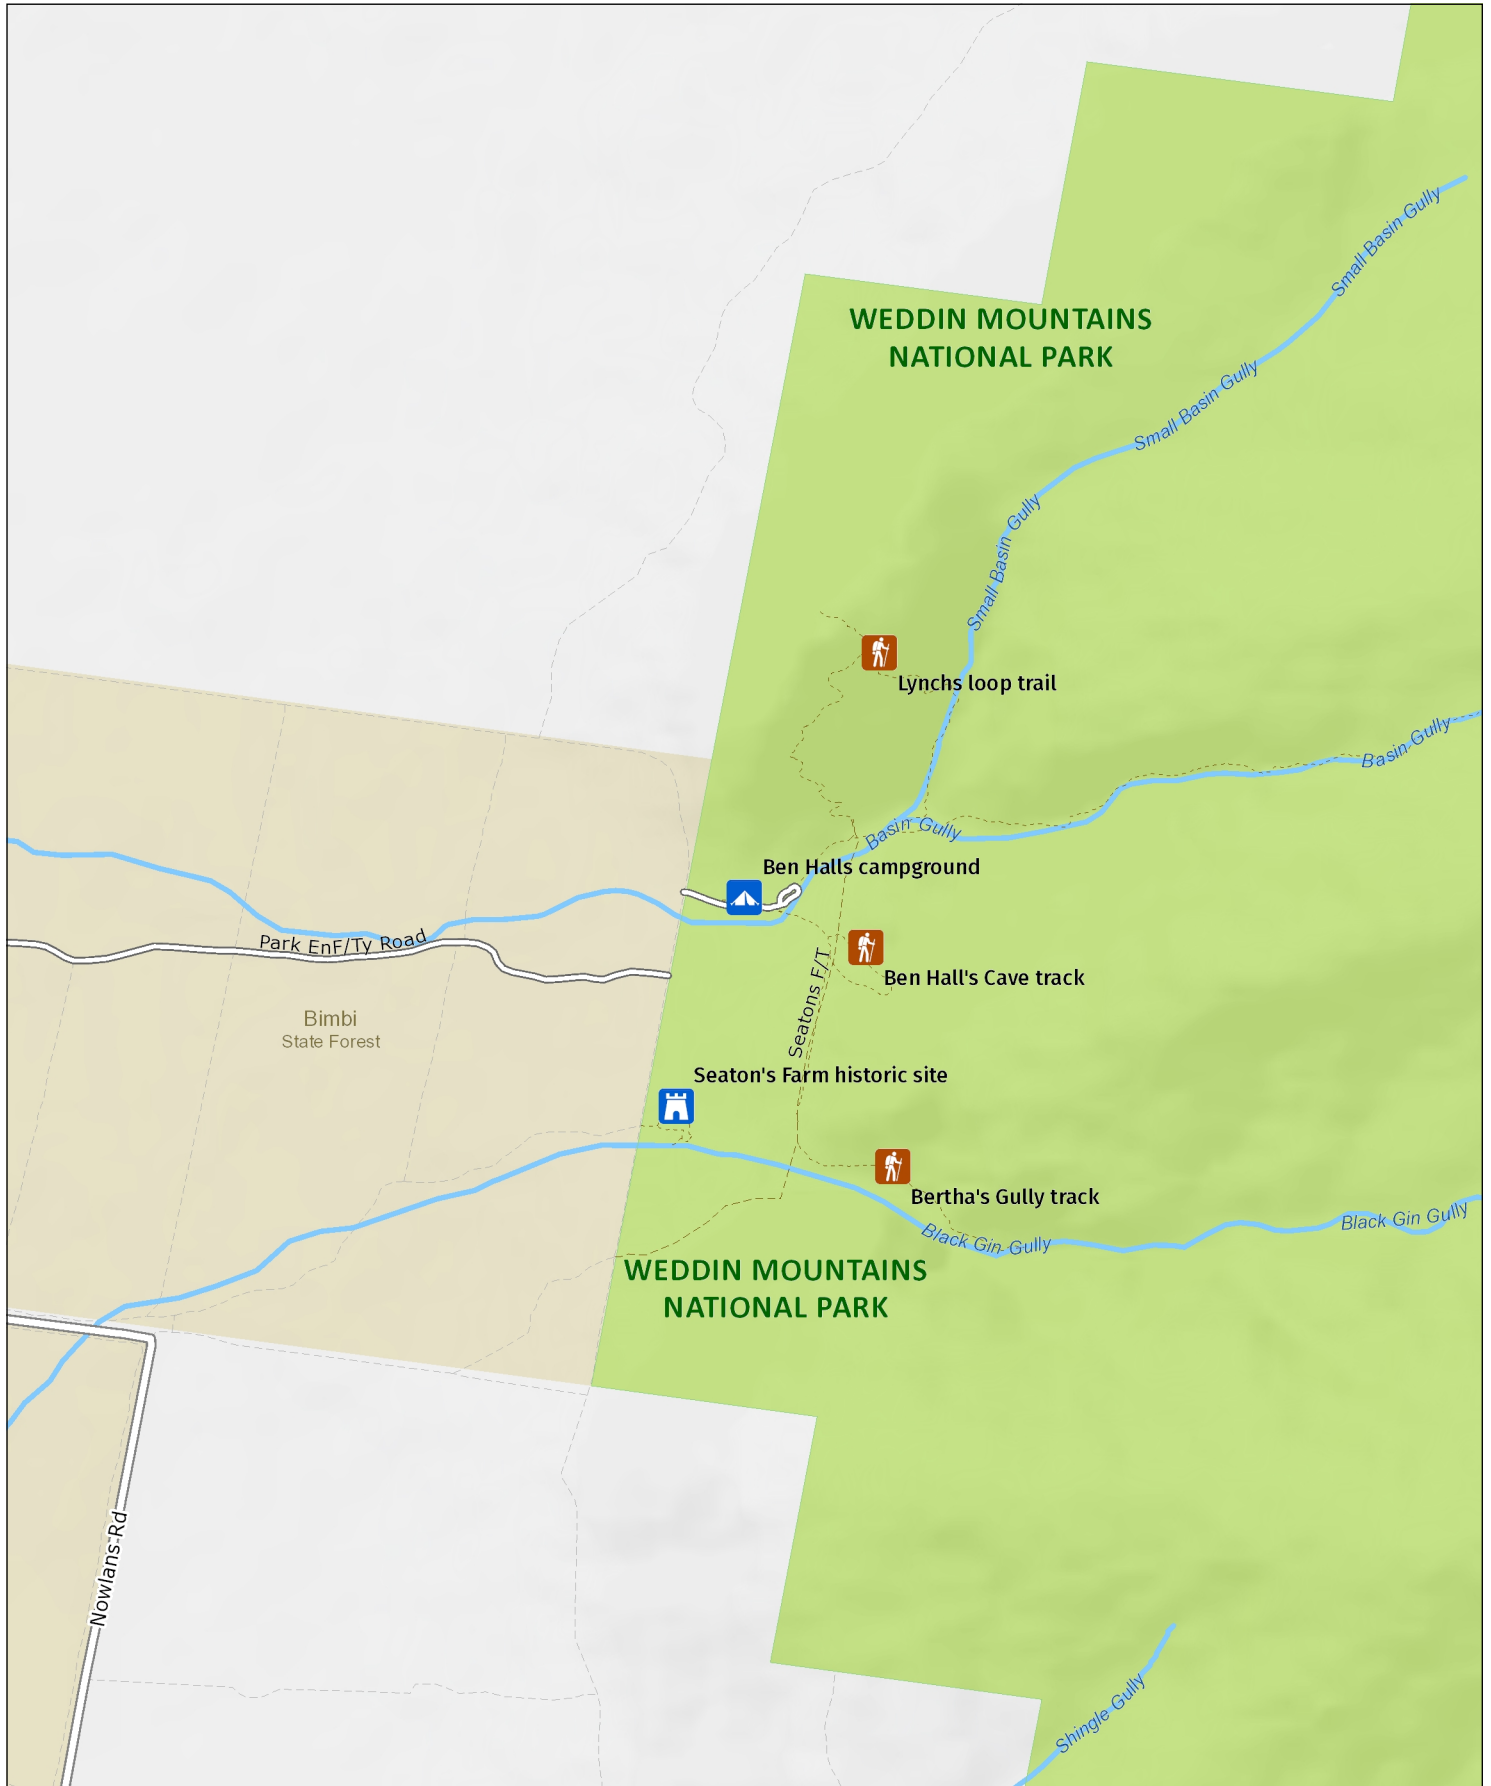

Ben Halls campground

Overview map

MAP INFORMATION

This map does not provide detailed information on topography, alerts or opening times and may not be suitable for some activities.
Map Published: 30-Aug-2021