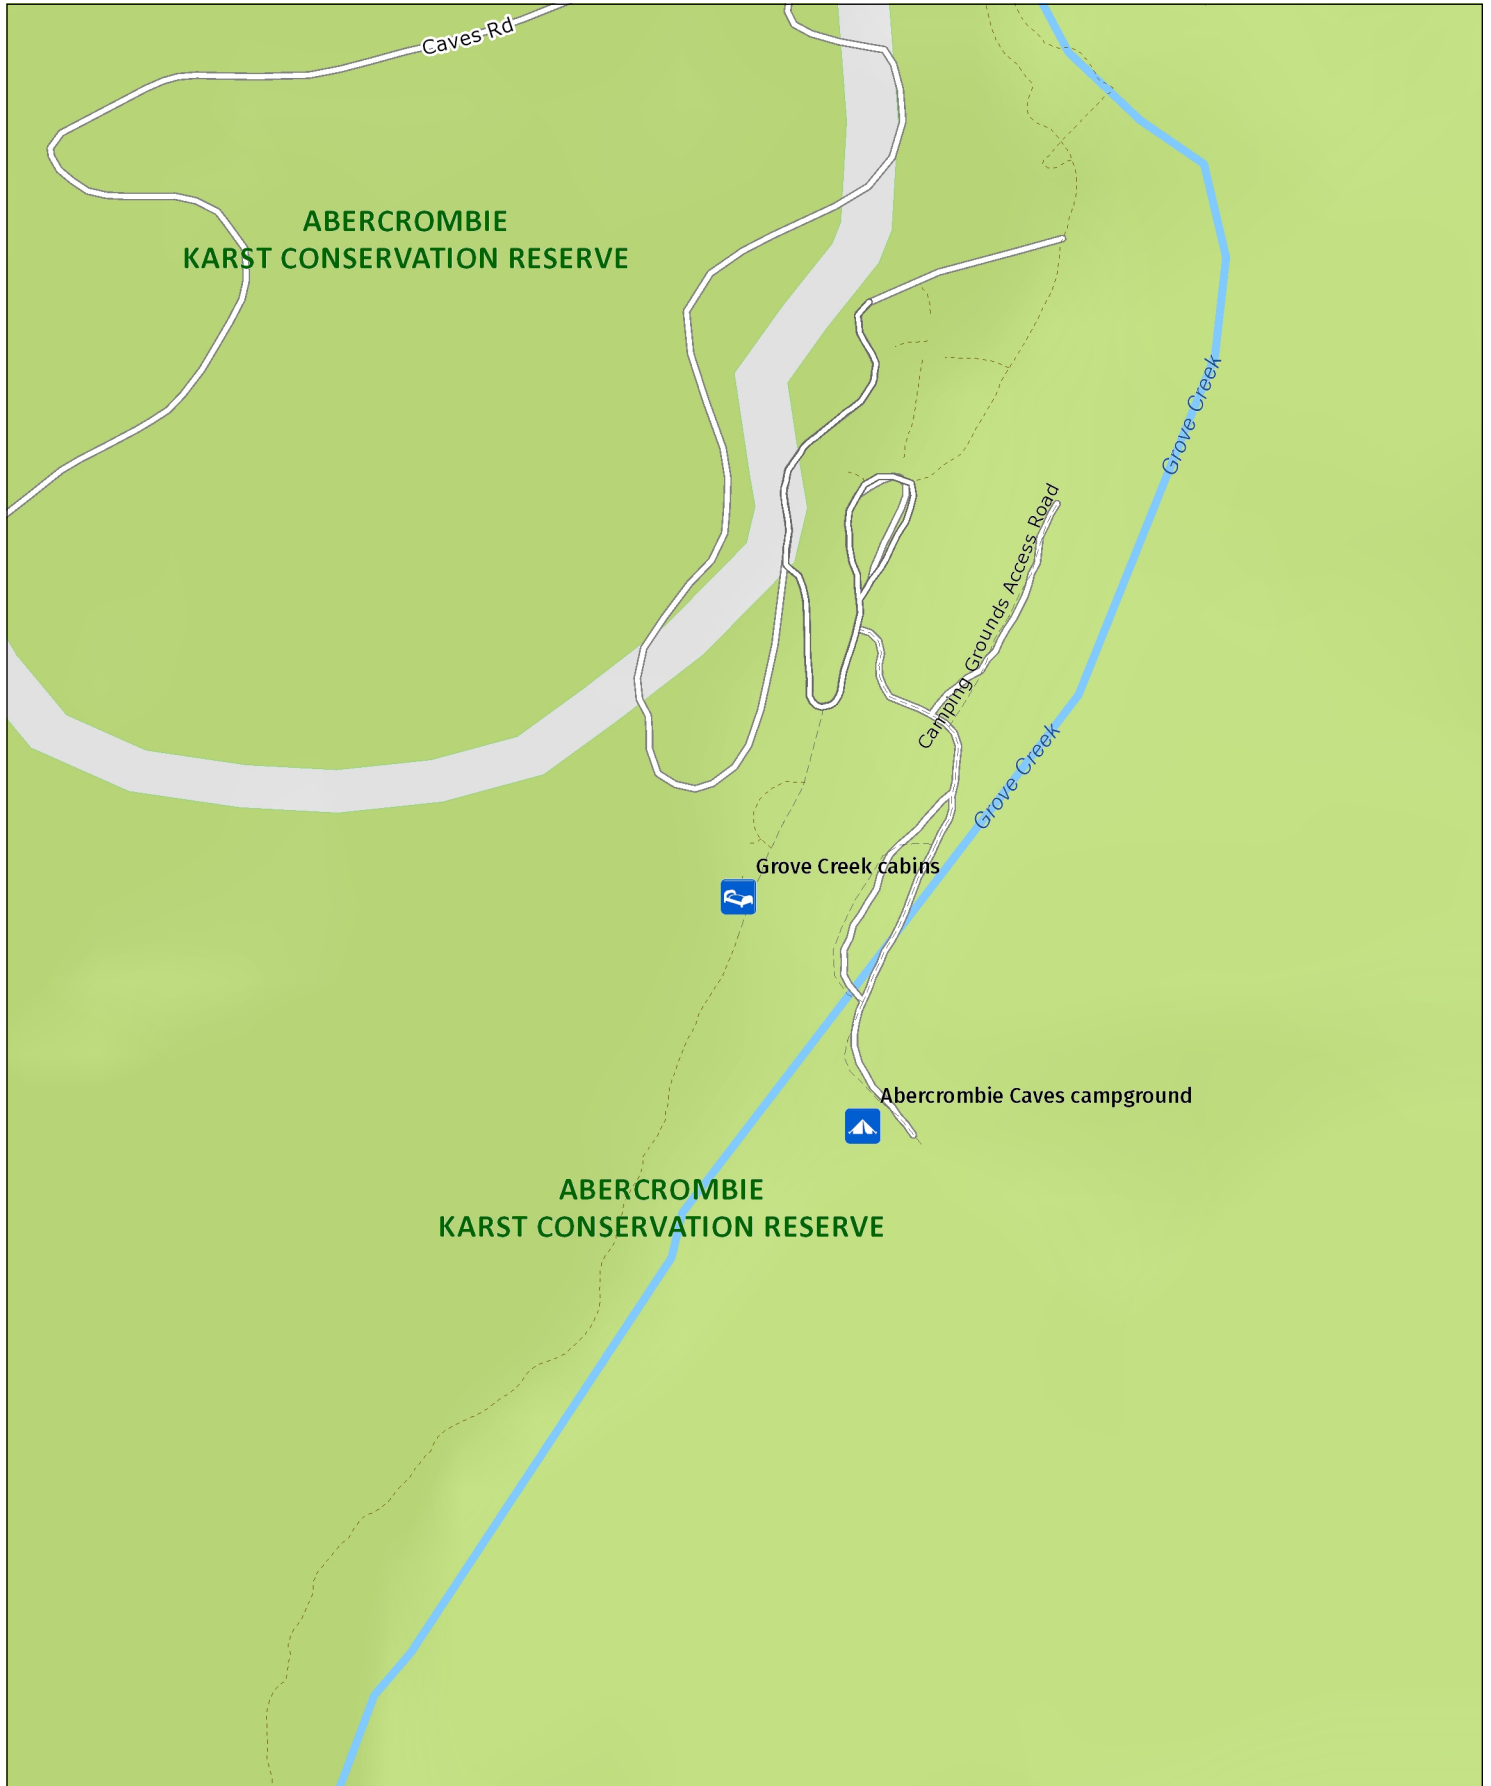

Abercrombie Caves campground

Detail: Grove Creek area

MAP INFORMATION
This map does not provide detailed information on topography, alerts or opening times and may not be suitable for some activities.
Map Published: 13-Sep-2021